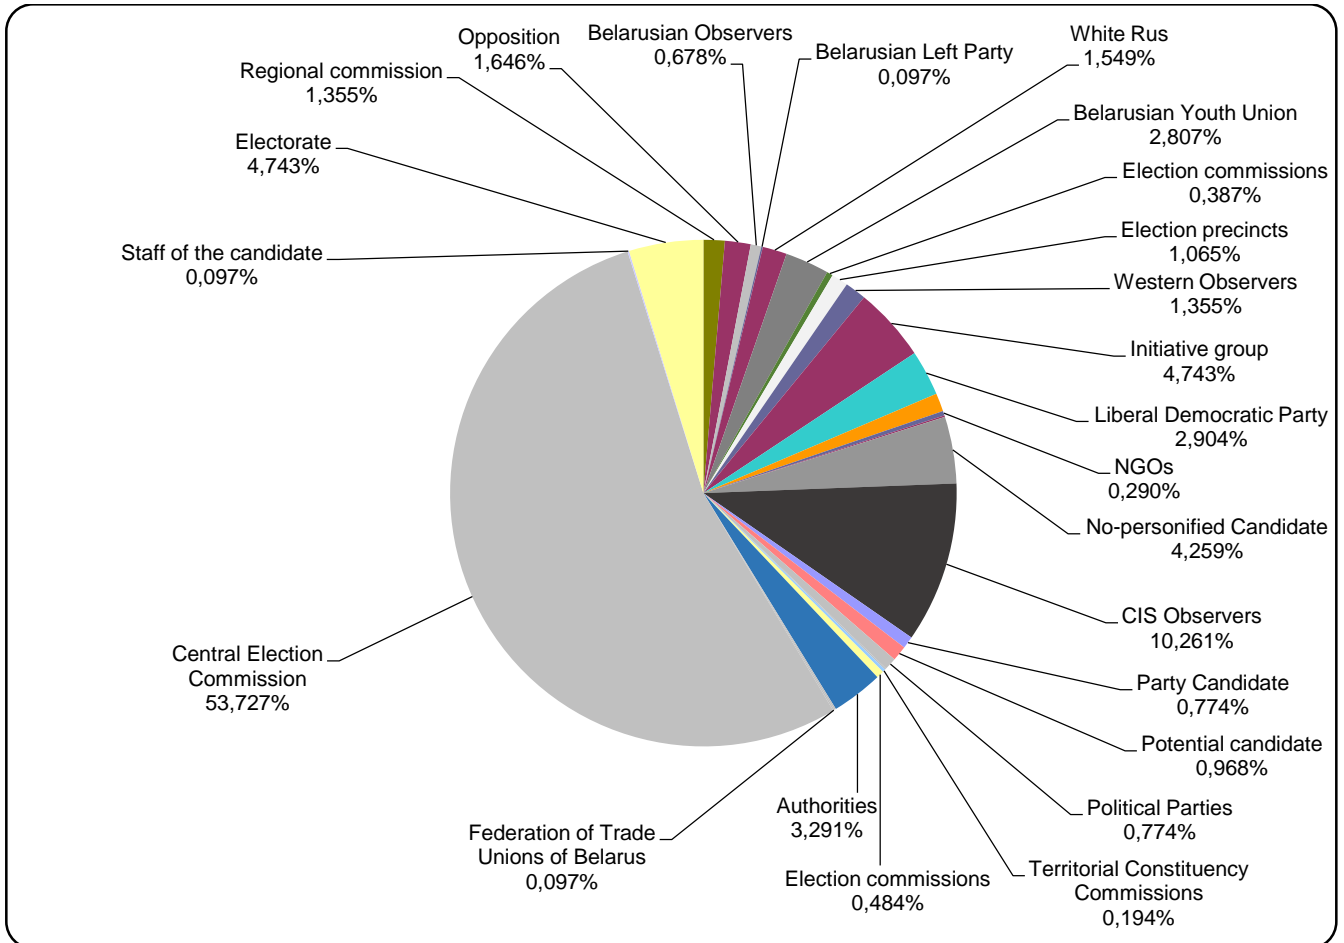

BELARUSIAN PARLAMENT ELECTIONS 2016

11.07.2016 – 24.07.2016

First National Radio "Radiofact"

Measured in hours, minutes, seconds (0:02:45)

NARODNAJA VOLA

Measured in cm2

ONT. NASHI NOVOSTI

Measured in hours, minutes, seconds (0:02:45)

TRC "Mahilou"/Radio "News"

Measured in hours, minutes, seconds (0:02:45)

BELARUS SEGODNIA

Measured in cm2

BELTA.BY

Measured in cm2

TUT.BY

Measured in cm2