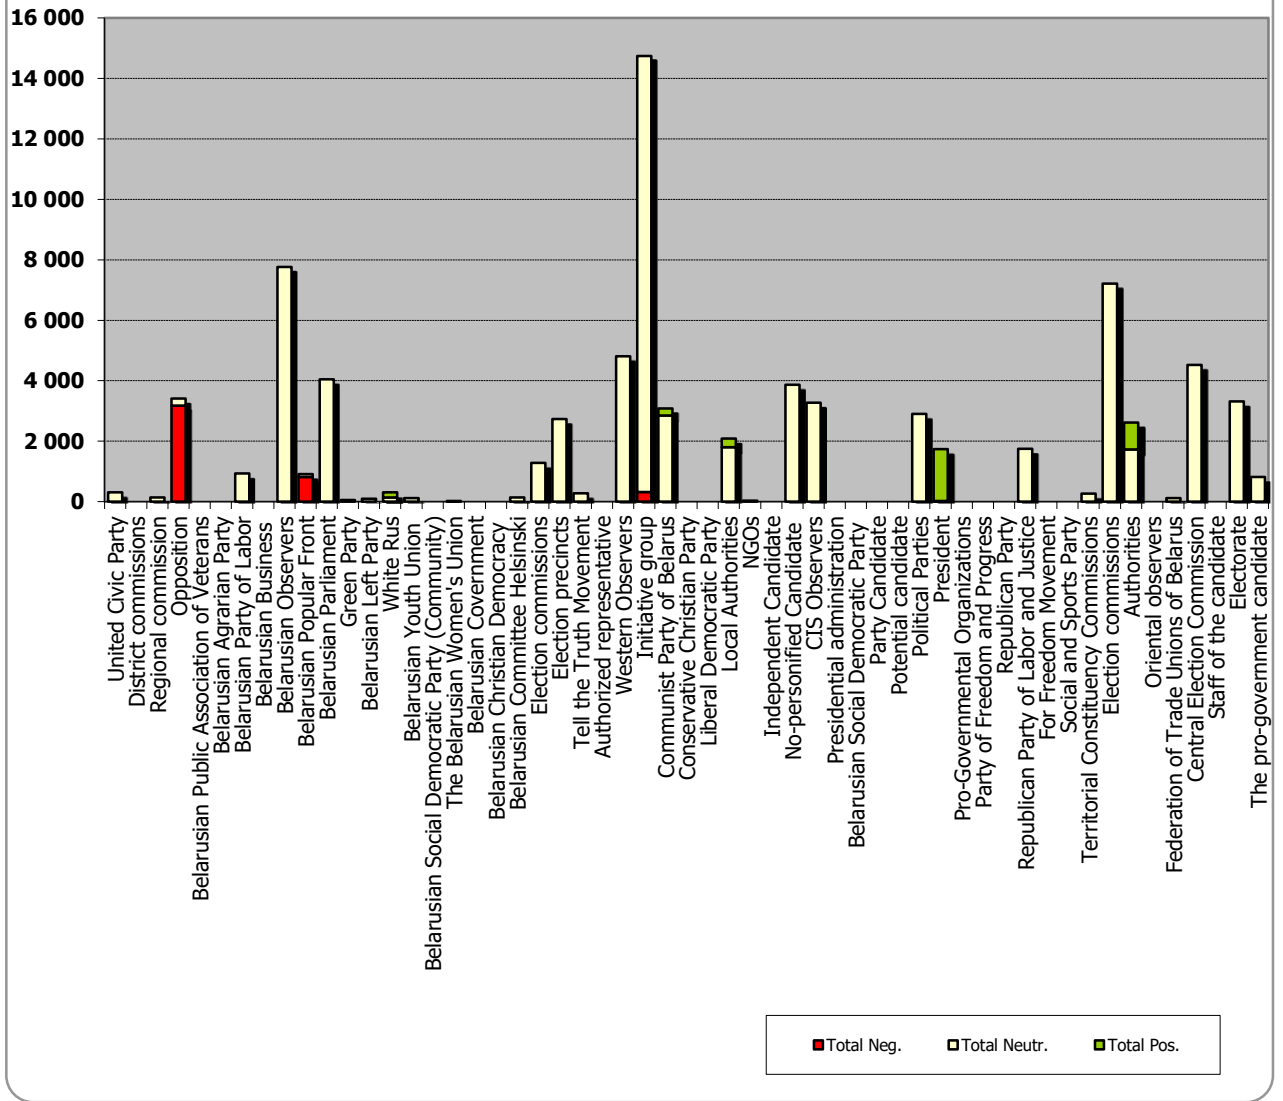

TRC "Mahilou"/Radio "News"

Measured in hours, minutes, seconds (0:02:45)

BELARUS SEGODNIA

Measured in cm2

BELTA.BY

Measured in cm2

TUT.BY

Measured in cm2