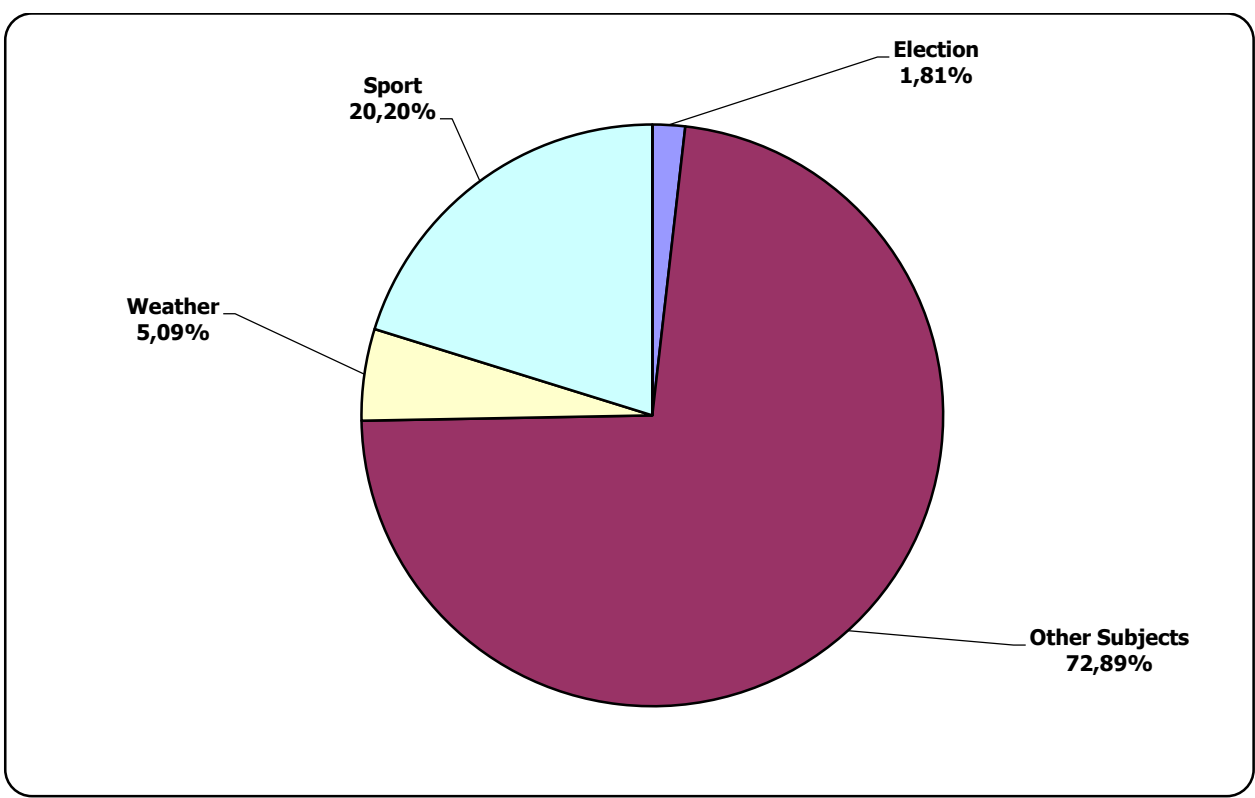

BELARUSIAN PARLAMENT ELECTIONS 2016

11.07.2016 – 24.07.2016

First National Radio "Radiofact"

Measured in hours, minutes, seconds (0:02:45)

NARODNAJA VOLA

Measured in cm2

ONT. NASHI NOVOSTI

Measured in hours, minutes, seconds (0:02:45)

TRC "Mahilou"/Radio "News"

Measured in hours, minutes, seconds (0:02:45)

BELARUS SEGODNIA

Measured in cm2

BELTA.BY

Measured in cm2

TUT.BY

Measured in cm2