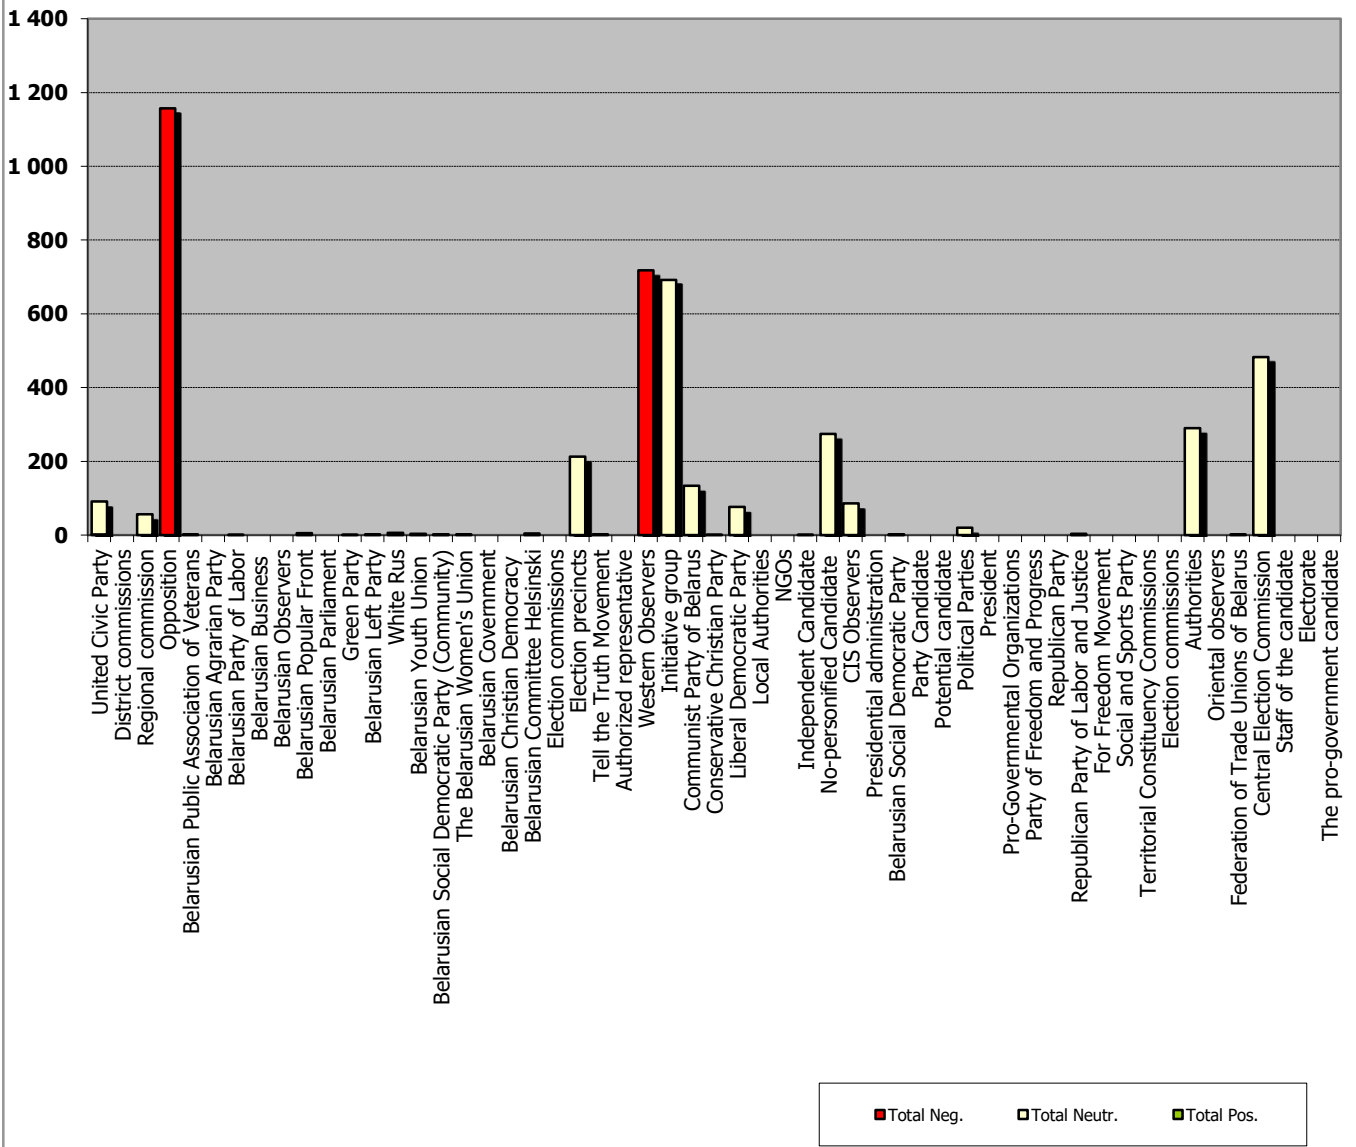

TRC "Mahilou"/Radio "News"

Measured in hours, minutes, seconds (0:02:45)

BELARUS SEGODNIA

Measured in cm2

BELTA.BY

Measured in cm2

TUT.BY

Measured in cm2