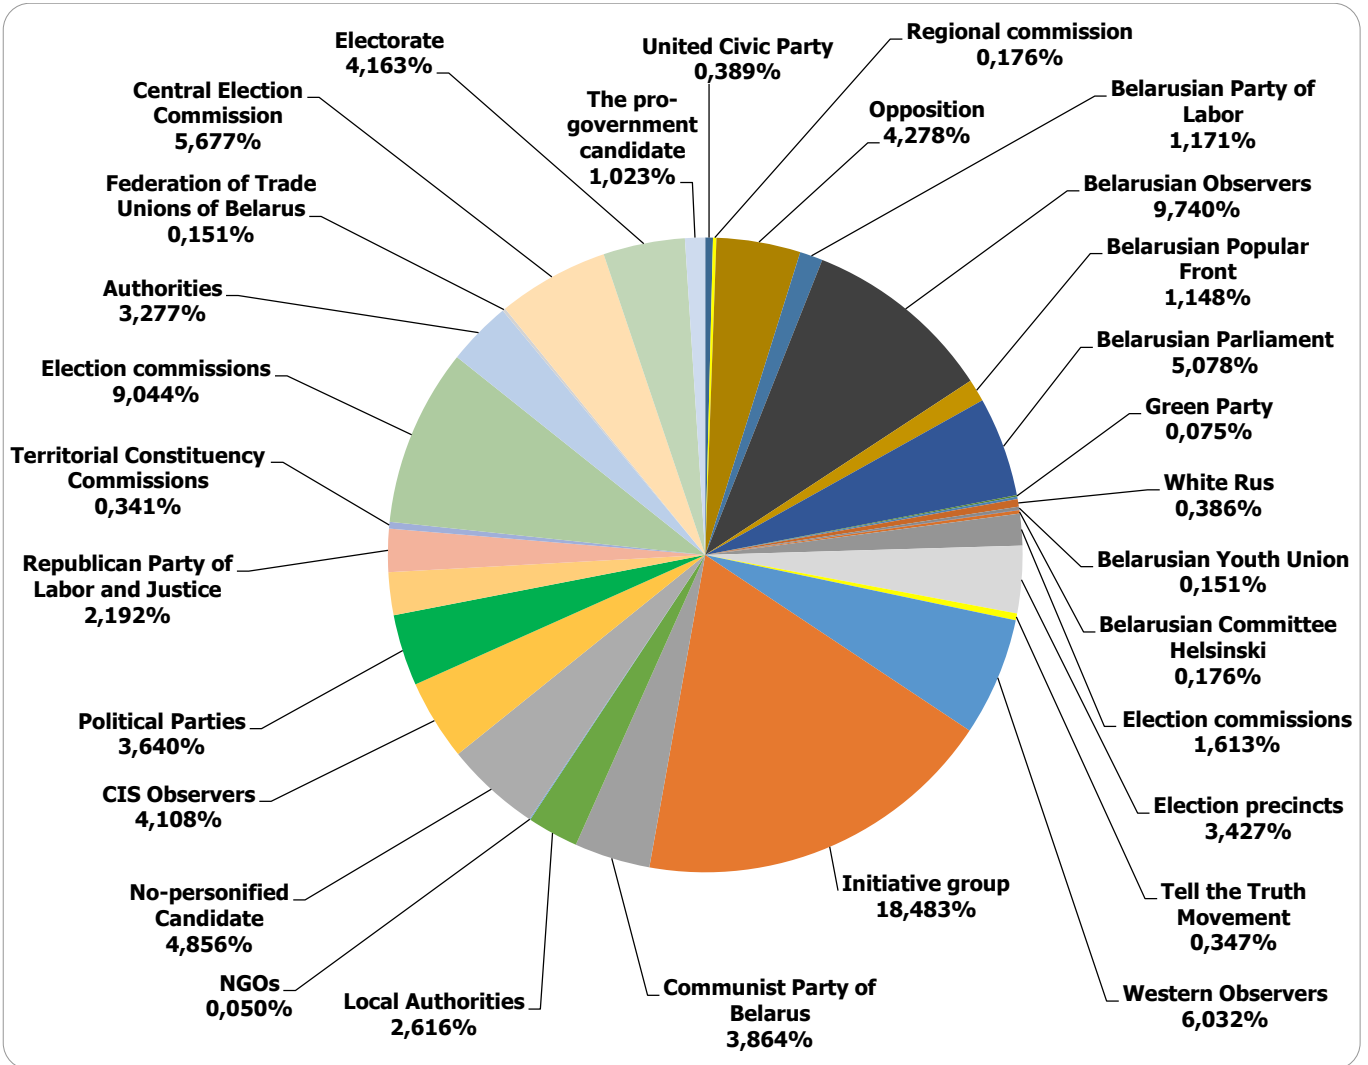

TRC "Mahilou"/Radio "News"

Measured in hours, minutes, seconds (0:02:45)

BELARUS SEGODNIA

Measured in cm2

BELTA.BY

Measured in cm2

TUT.BY

Measured in cm2