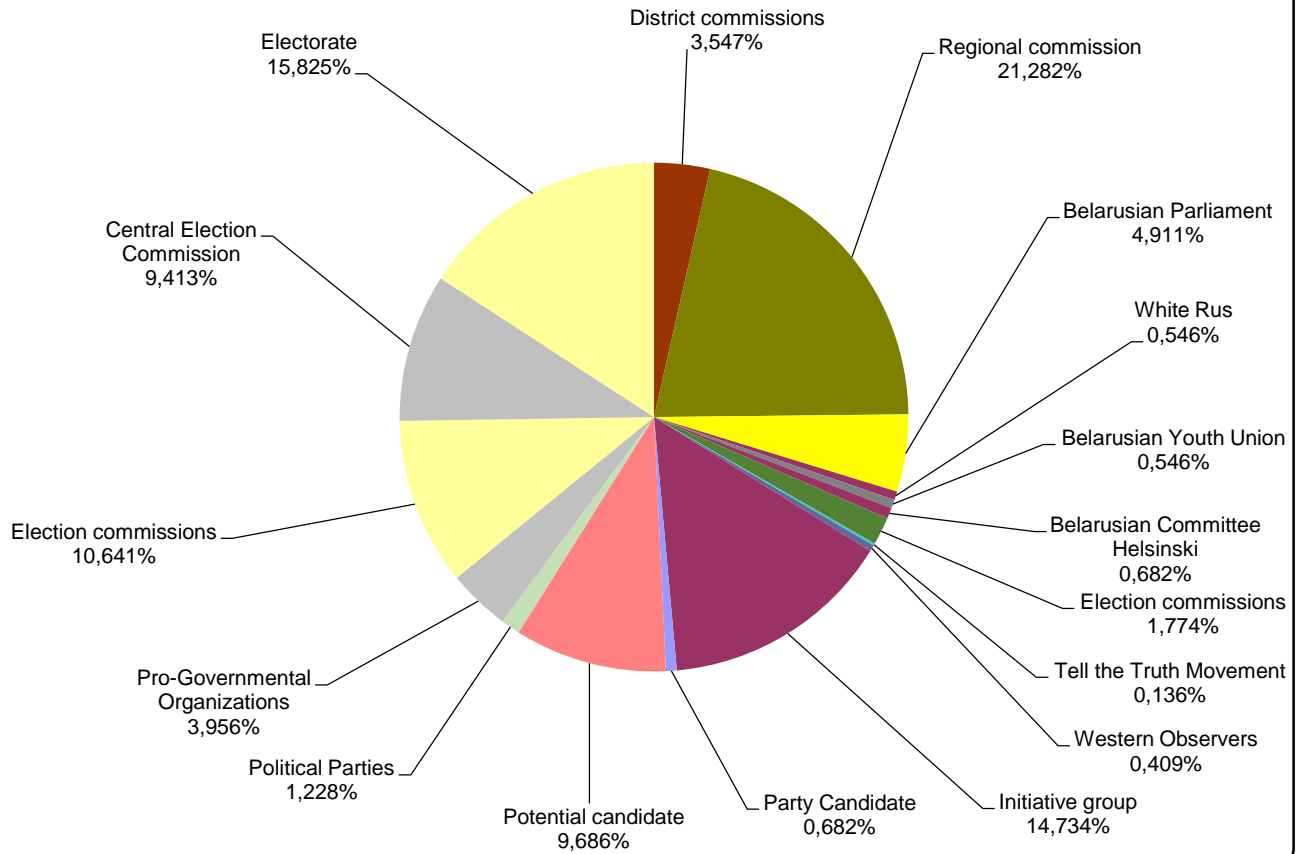

BELARUSIAN PARLAMENT ELECTIONS 2016

11.07.2016 – 24.07.2016

First National Radio "Radiofact"

Measured in hours, minutes, seconds (0:02:45)

NARODNAJA VOLA

Measured in cm2

ONT. NASHI NOVOSTI

Measured in hours, minutes, seconds (0:02:45)

TRC "Mahilou"/Radio "News"

Measured in hours, minutes, seconds (0:02:45)

BELARUS SEGODNIA

Measured in cm2

BELTA.BY

Measured in cm2

TUT.BY

Measured in cm2