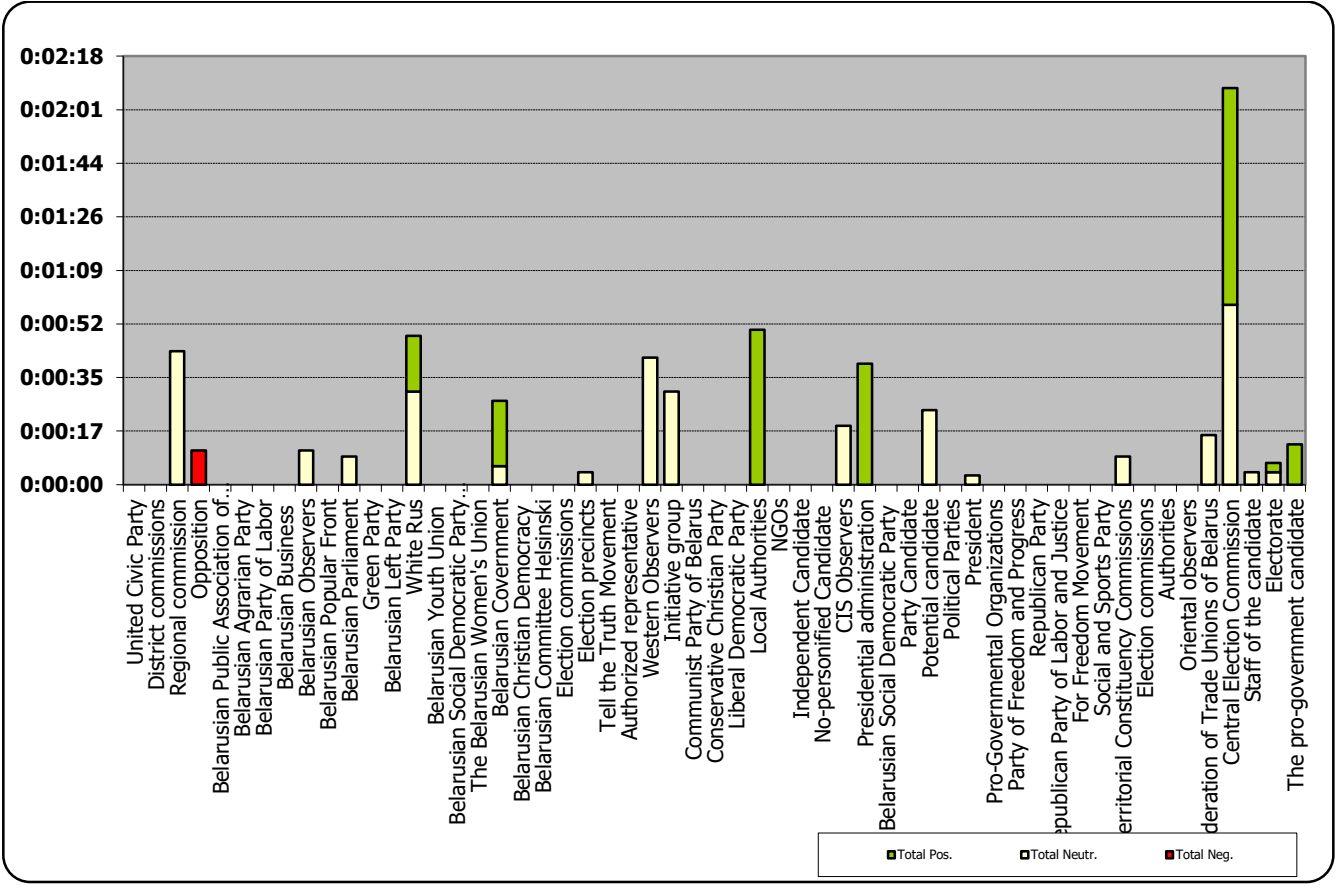

BELARUSIAN PARLAMENT ELECTIONS 2016

11.07.2016 – 24.07.2016

First National Radio "Radiofact"

Measured in hours, minutes, seconds (0:02:45)

NARODNAJA VOLA

Measured in cm2

ONT. NASHI NOVOSTI

Measured in hours, minutes, seconds (0:02:45)

TRC "Mahilou"/Radio "News"

Measured in hours, minutes, seconds (0:02:45)

BELARUS SEGODNIA

Measured in cm2

BELTA.BY

Measured in cm2

TUT.BY

Measured in cm2