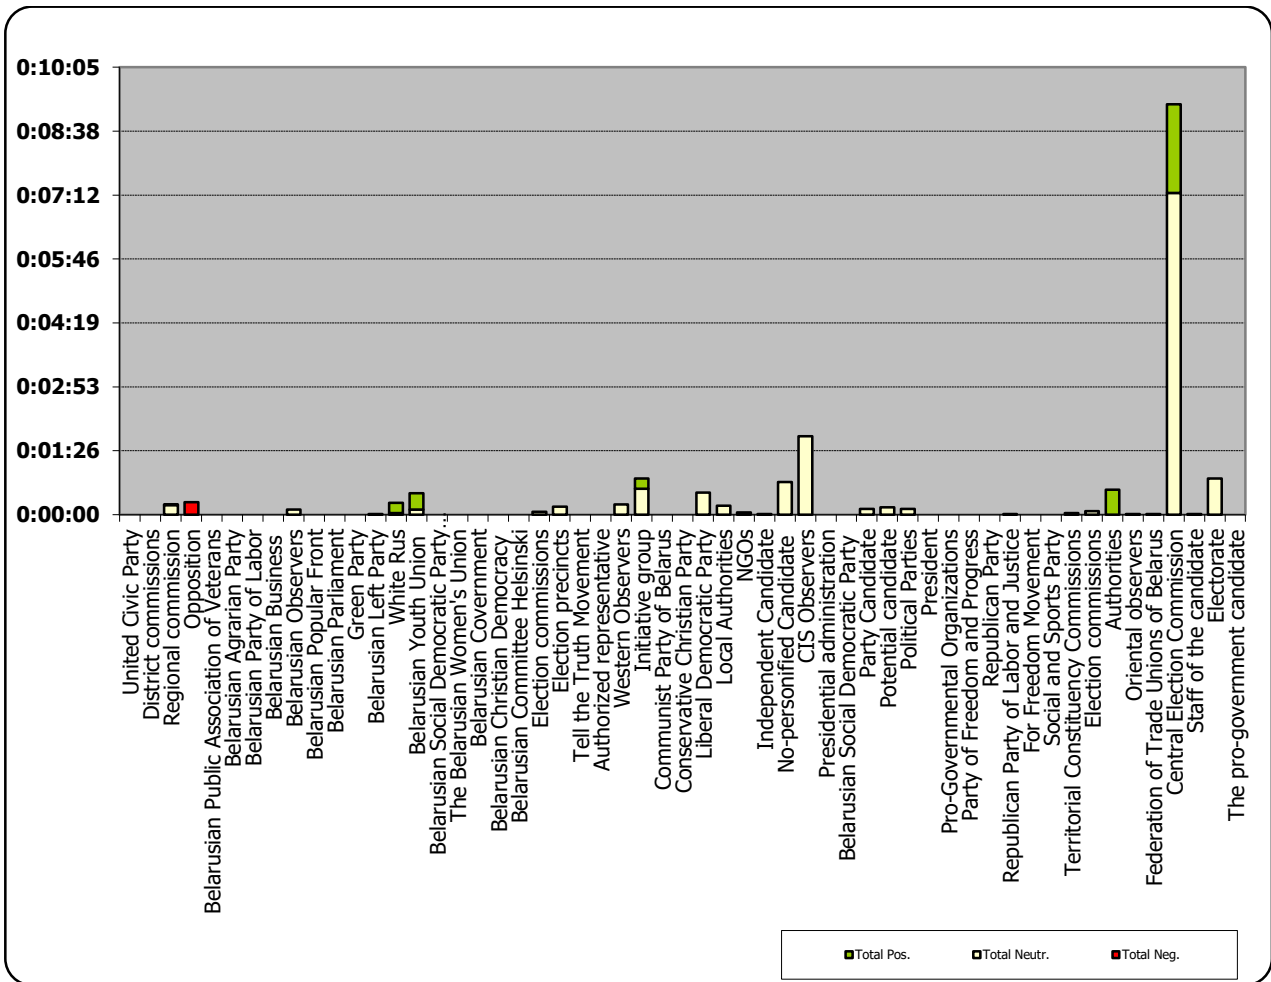

BELARUSIAN PARLAMENT ELECTIONS 2016

11.07.2016 – 24.07.2016

First National Radio "Radiofact"

Measured in hours, minutes, seconds (0:02:45)

NARODNAJA VOLA

Measured in cm2

ONT. NASHI NOVOSTI

Measured in hours, minutes, seconds (0:02:45)

TRC "Mahilou"/Radio "News"

Measured in hours, minutes, seconds (0:02:45)

BELARUS SEGODNIA

Measured in cm2

BELTA.BY

Measured in cm2

TUT.BY

Measured in cm2