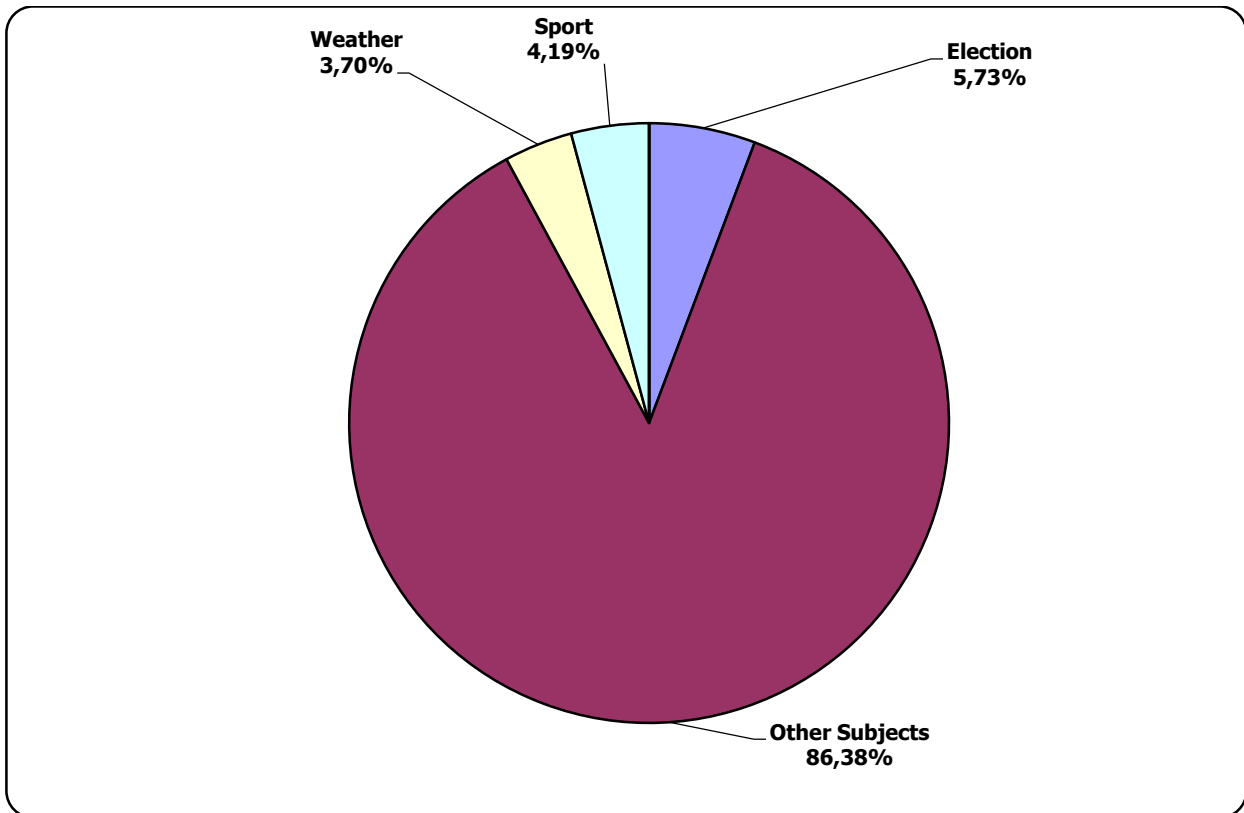

BELARUSIAN PARLAMENT ELECTIONS 2016

11.07.2016 – 24.07.2016

First National Radio "Radiofact"

Measured in hours, minutes, seconds (0:02:45)

NARODNAJA VOLA

Measured in cm2

ONT. NASHI NOVOSTI

Measured in hours, minutes, seconds (0:02:45)

TRC "Mahilou"/Radio "News"

Measured in hours, minutes, seconds (0:02:45)

BELARUS SEGODNIA

Measured in cm2

BELTA.BY

Measured in cm2

TUT.BY

Measured in cm2