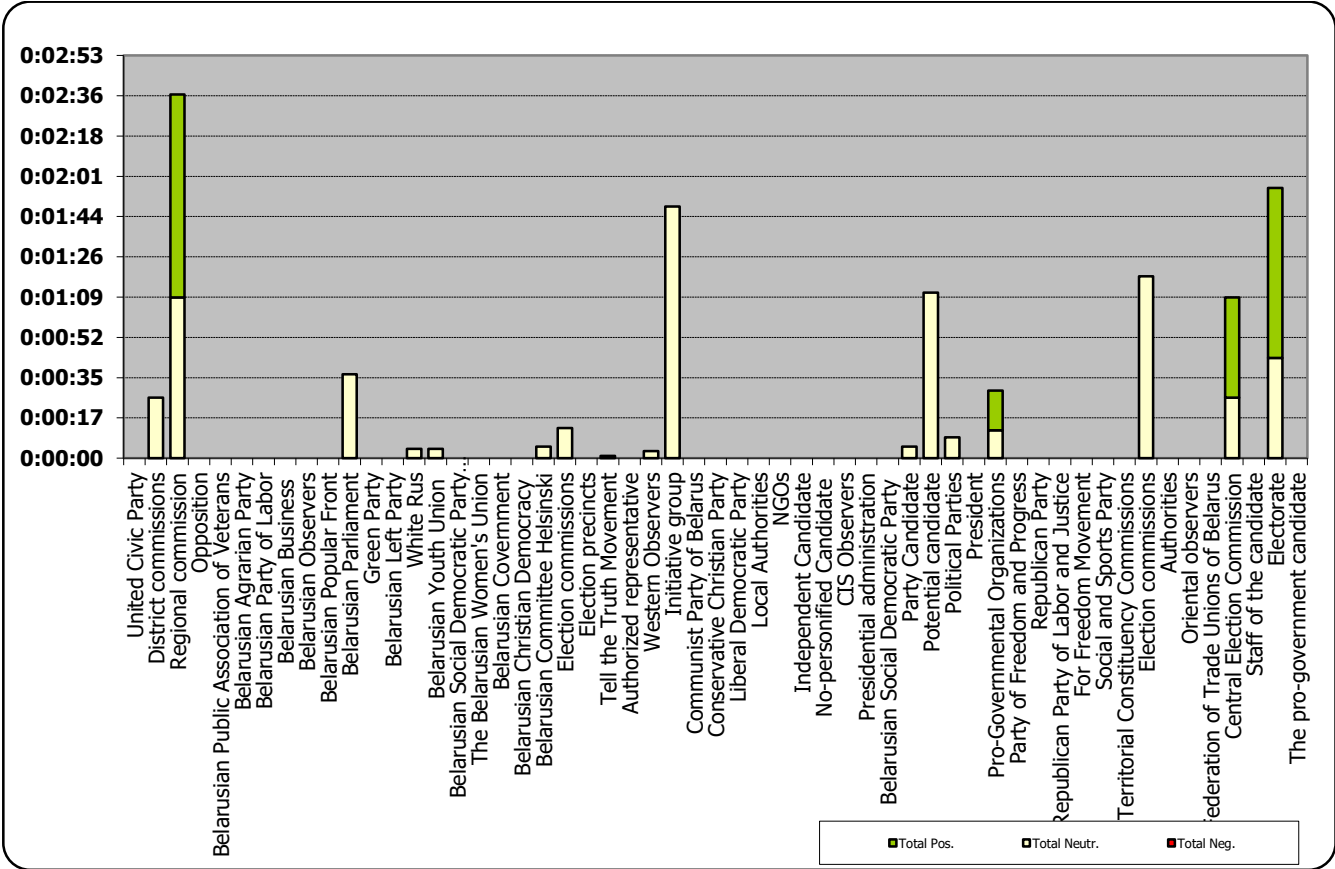

BELARUSIAN PARLAMENT ELECTIONS 2016

11.07.2016 – 24.07.2016

First National Radio "Radiofact"

Measured in hours, minutes, seconds (0:02:45)

NARODNAJA VOLA

Measured in cm2

ONT. NASHI NOVOSTI

Measured in hours, minutes, seconds (0:02:45)

TRC "Mahilou"/Radio "News"

Measured in hours, minutes, seconds (0:02:45)

BELARUS SEGODNIA

Measured in cm2

BELTA.BY

Measured in cm2

TUT.BY

Measured in cm2