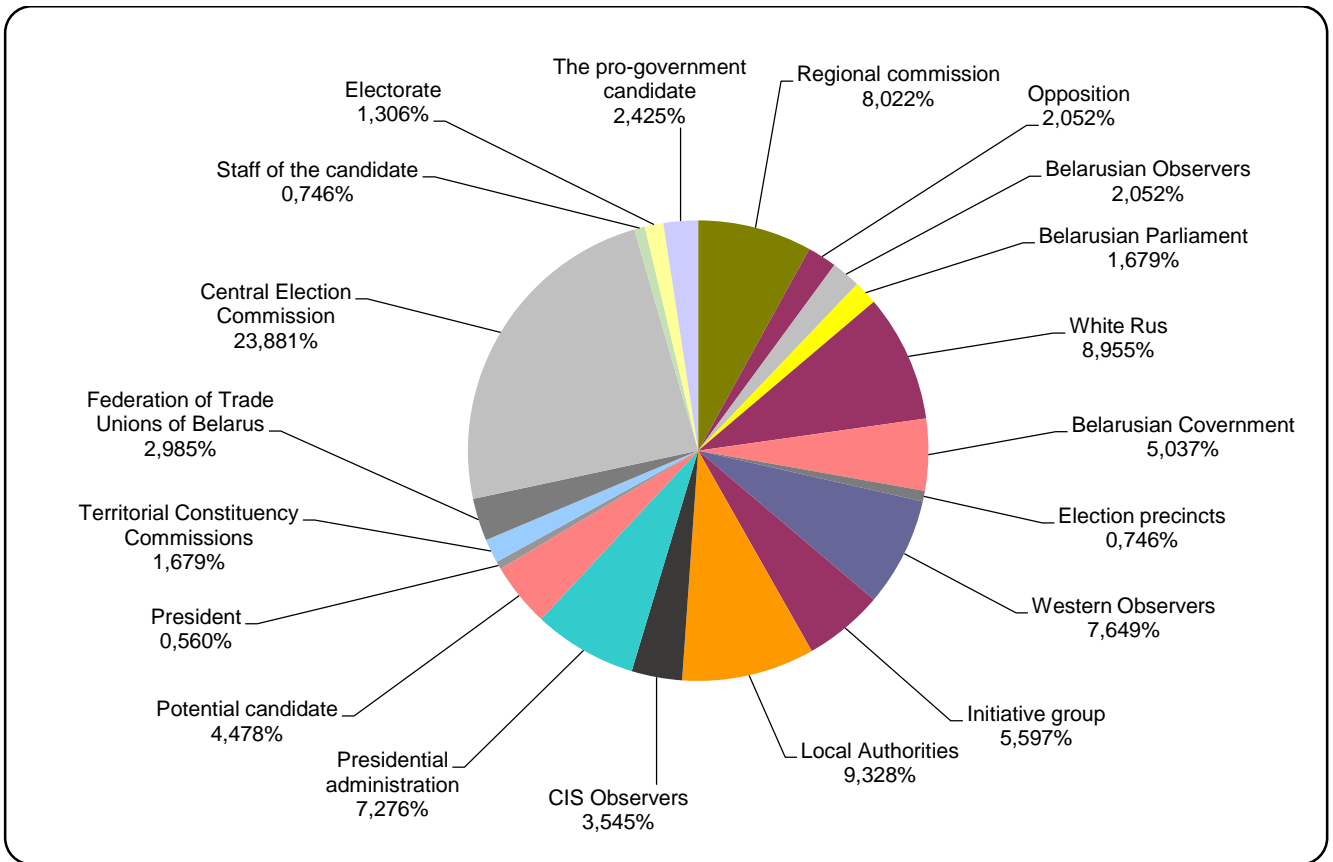

BELARUSIAN PARLAMENT ELECTIONS 2016

11.07.2016 – 24.07.2016

First National Radio "Radiofact"

Measured in hours, minutes, seconds (0:02:45)

NARODNAJA VOLA

Measured in cm2

ONT. NASHI NOVOSTI

Measured in hours, minutes, seconds (0:02:45)

TRC "Mahilou"/Radio "News"

Measured in hours, minutes, seconds (0:02:45)

BELARUS SEGODNIA

Measured in cm2

BELTA.BY

Measured in cm2

TUT.BY

Measured in cm2