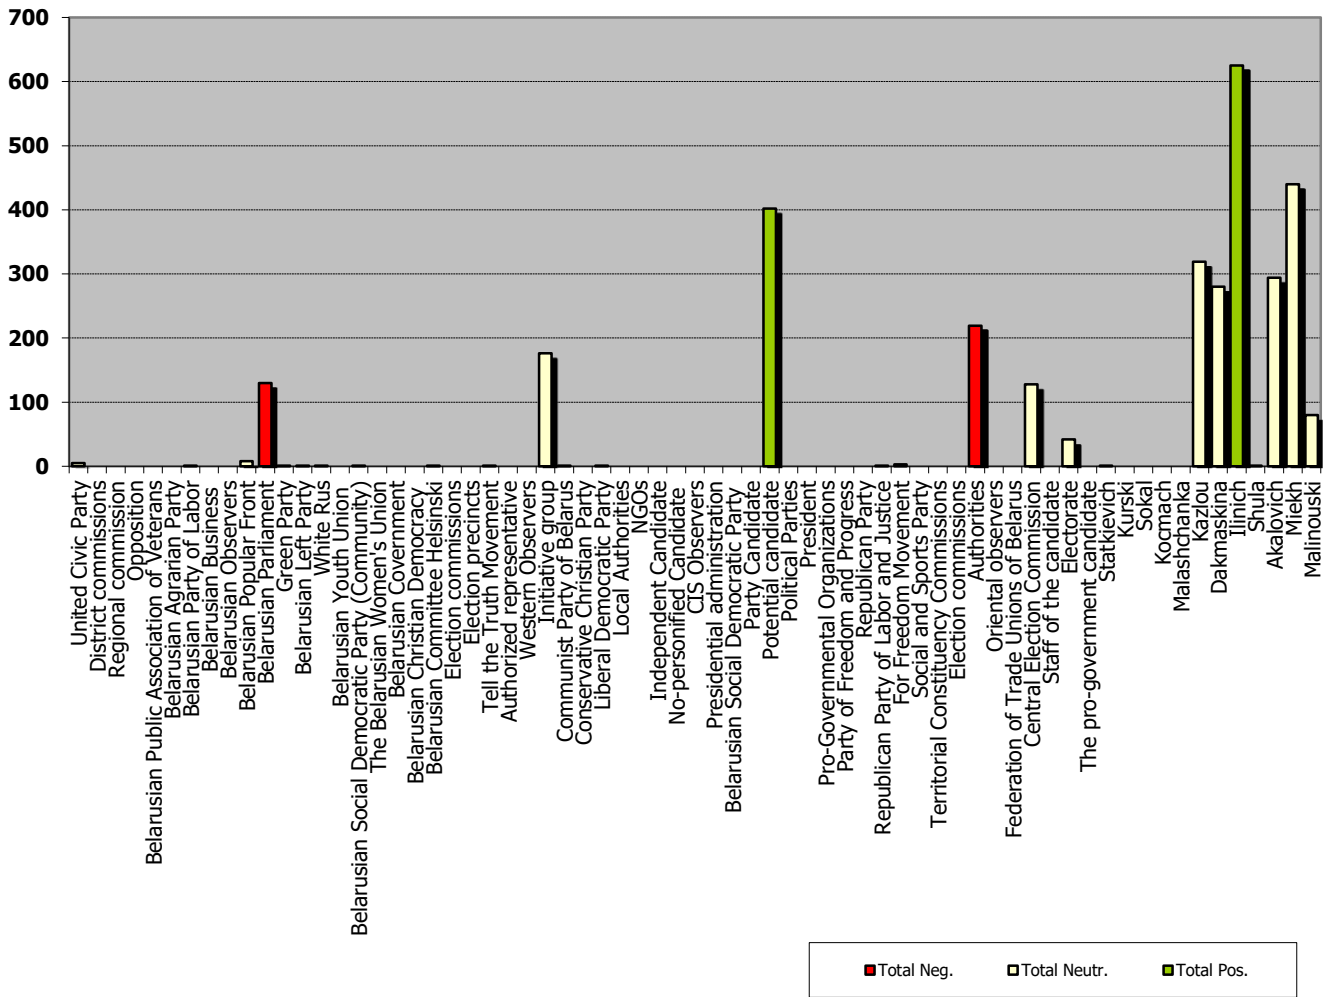

BELARUSIAN PARLAMENT ELECTIONS 2016

11.07.2016 – 24.07.2016

First National Radio "Radiofact"

Measured in hours, minutes, seconds (0:02:45)

NARODNAJA VOLA

Measured in cm2

ONT. NASHI NOVOSTI

Measured in hours, minutes, seconds (0:02:45)

TRC "Mahilou"/Radio "News"

Measured in hours, minutes, seconds (0:02:45)

BELARUS SEGODNIA

Measured in cm2

BELTA.BY

Measured in cm2

TUT.BY

Measured in cm2