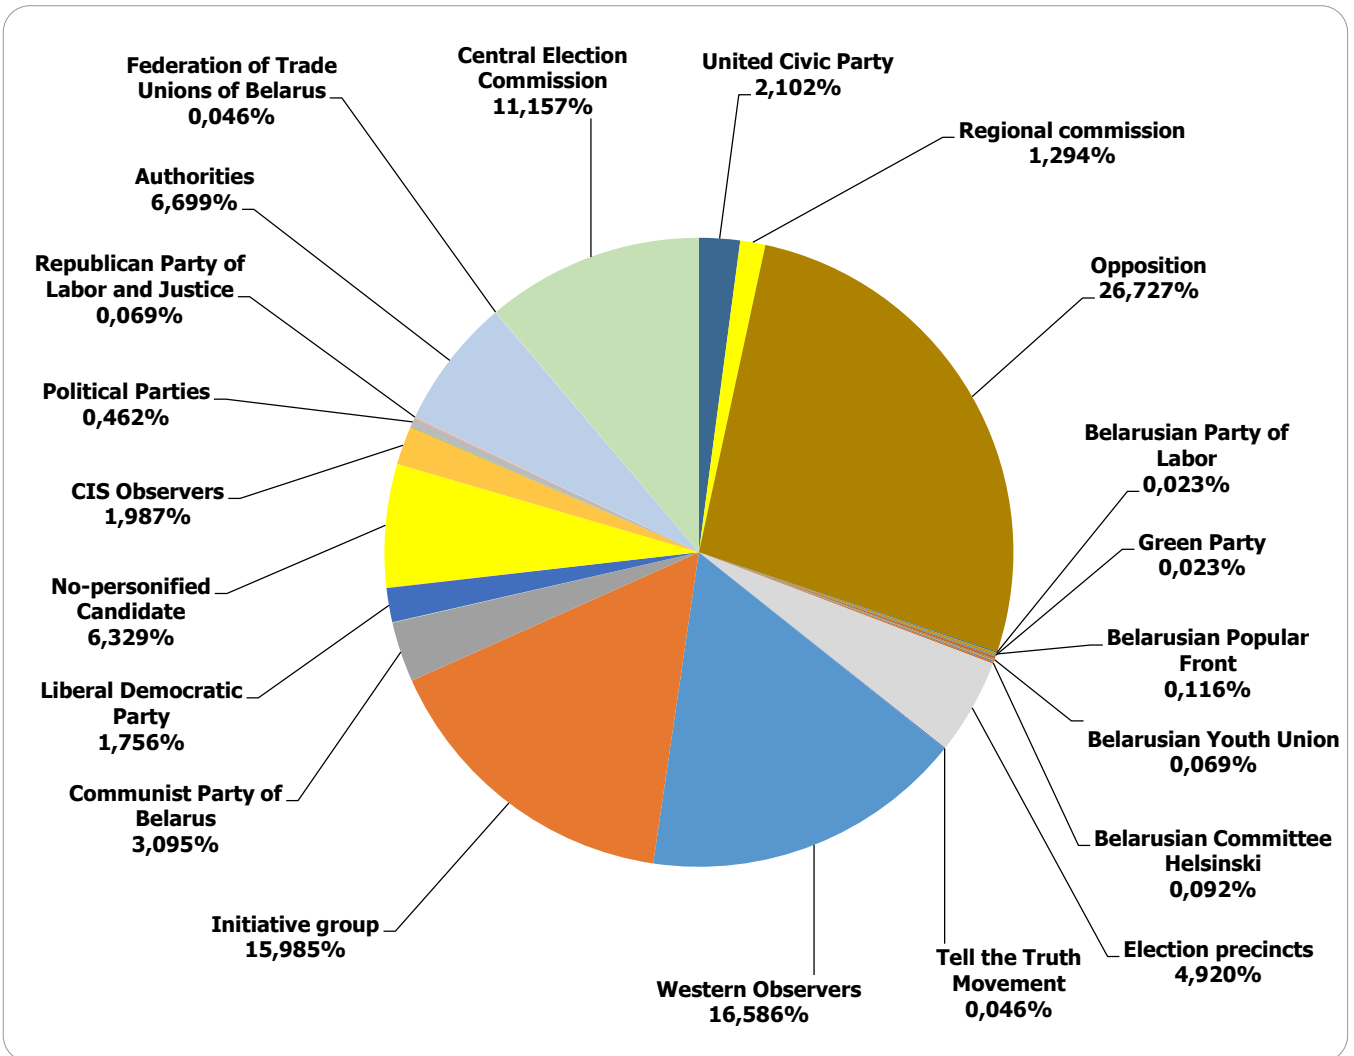

TRC "Mahilou"/Radio "News"

Measured in hours, minutes, seconds (0:02:45)

BELARUS SEGODNIA

Measured in cm2

BELTA.BY

Measured in cm2

TUT.BY

Measured in cm2