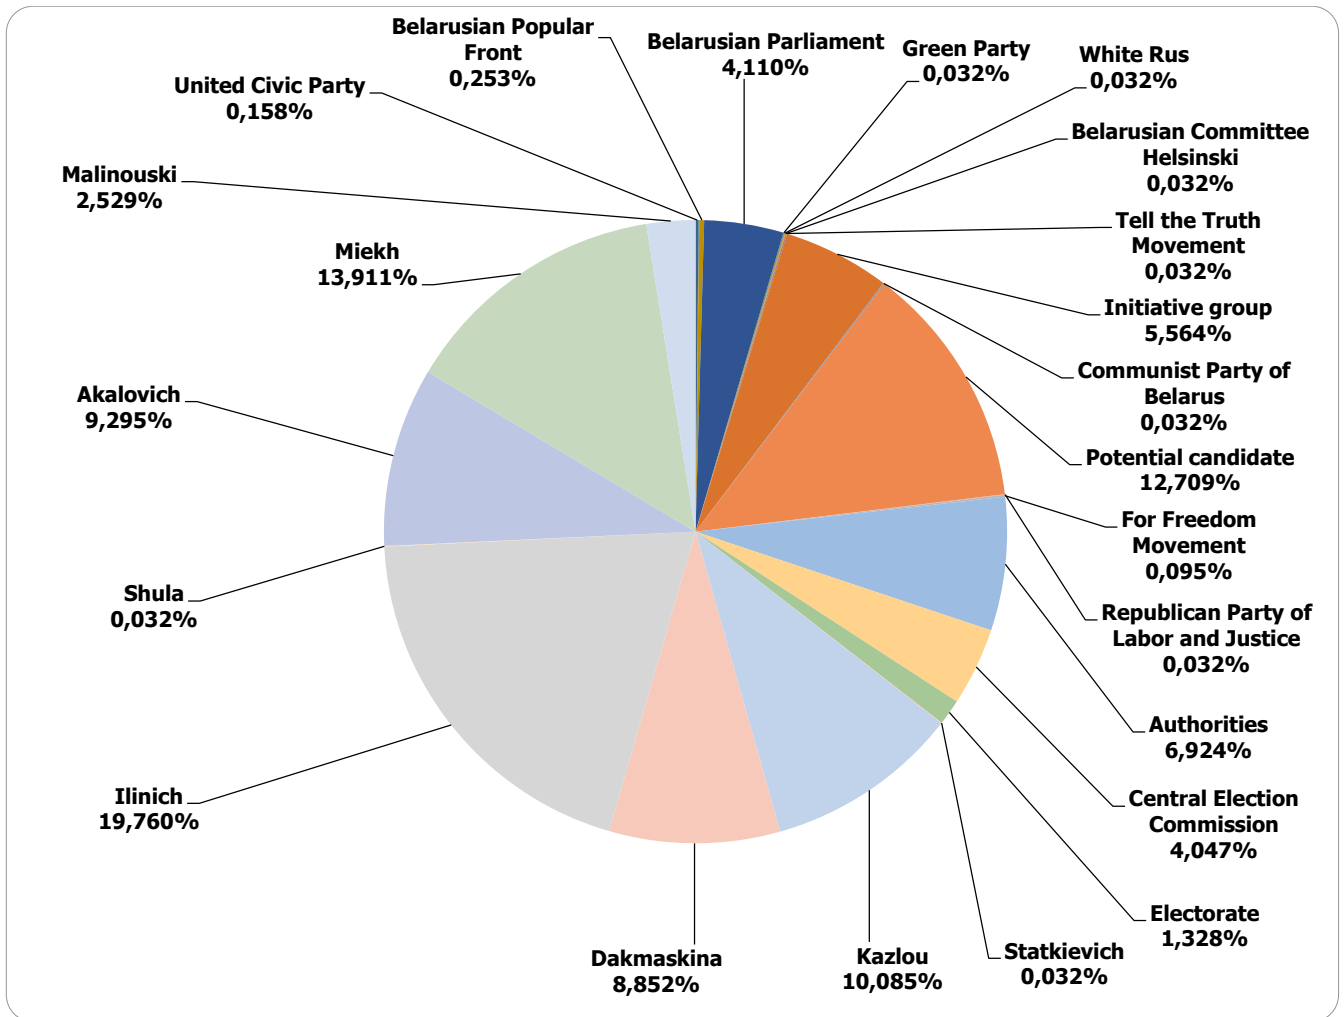

BELARUSIAN PARLAMENT ELECTIONS 2016

11.07.2016 – 24.07.2016

First National Radio "Radiofact"

Measured in hours, minutes, seconds (0:02:45)

NARODNAJA VOLA

Measured in cm2

ONT. NASHI NOVOSTI

Measured in hours, minutes, seconds (0:02:45)

TRC "Mahilou"/Radio "News"

Measured in hours, minutes, seconds (0:02:45)

BELARUS SEGODNIA

Measured in cm2

BELTA.BY

Measured in cm2

TUT.BY

Measured in cm2