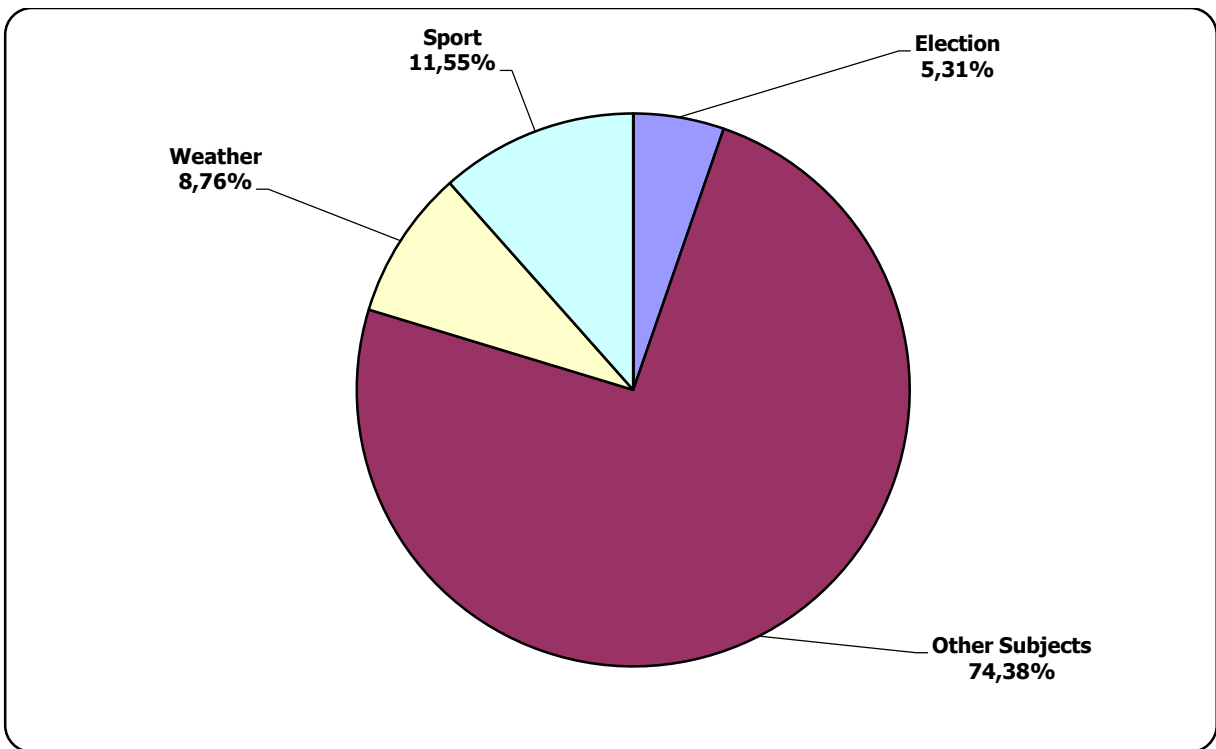

BELARUSIAN PARLAMENT ELECTIONS 2016

11.07.2016 – 24.07.2016

First National Radio "Radiofact"

Measured in hours, minutes, seconds (0:02:45)

NARODNAJA VOLA

Measured in cm2

ONT. NASHI NOVOSTI

Measured in hours, minutes, seconds (0:02:45)

TRC "Mahilou"/Radio "News"

Measured in hours, minutes, seconds (0:02:45)

BELARUS SEGODNIA

Measured in cm2

BELTA.BY

Measured in cm2

TUT.BY

Measured in cm2