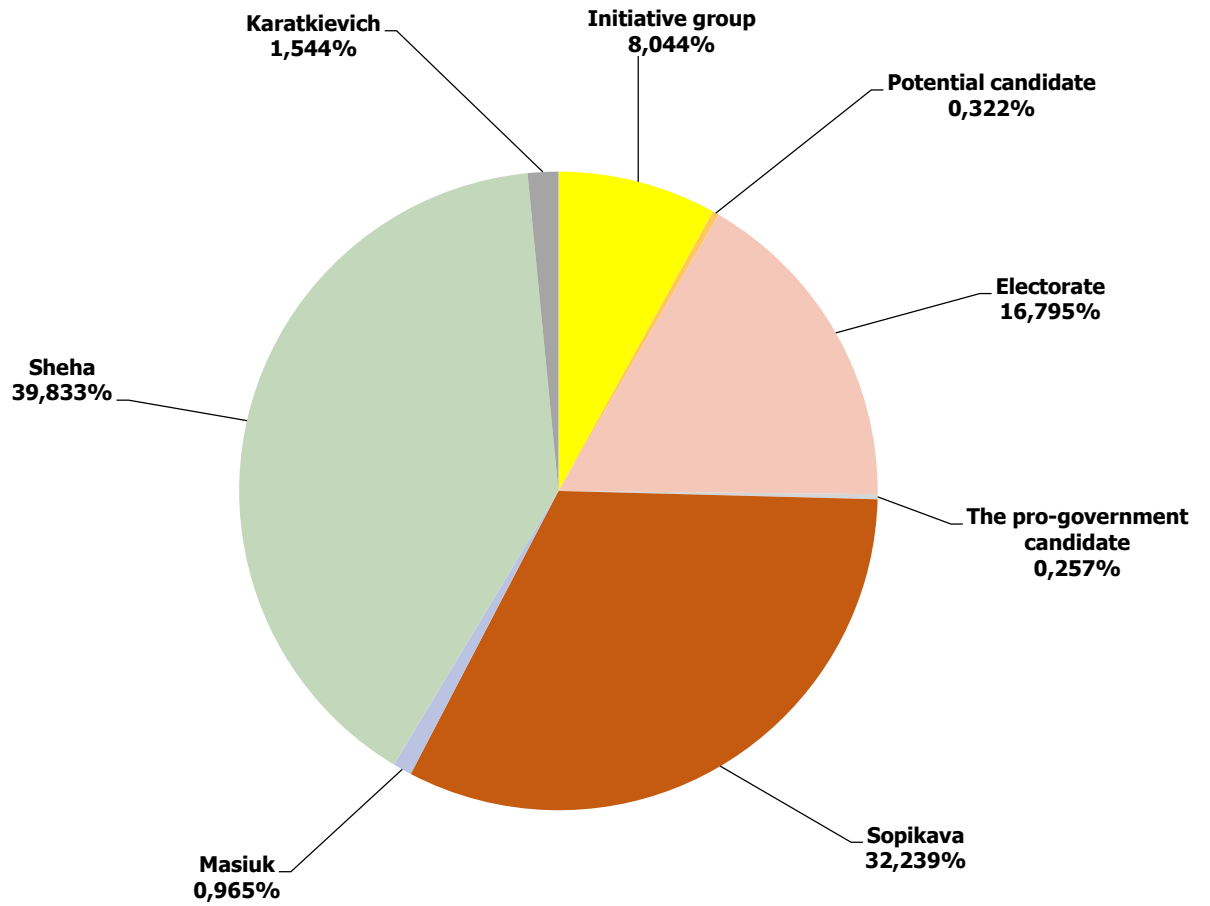

0:07:12
 0:06:29
 0:05:46
 0:05:02
 0:04:19
 0:03:36
 0:02:53
 0:02:10
 0:01:26
 0:00:43
 0:00:00

■ Total Pos. ■ Total Neutr. ■ Total Neg.

Mogilevskaya Pravda (Mahiloŭ Truth)

Measured in hours, minutes, seconds (0:02:45)

News on *Radyjo Stalica* radio station

Measured in hours, minutes, seconds (0:02:45)

Stonimski Viešnik (Stonim Herald)

Measured in cm²

Hazieta Słonimskaja (Słonim Paper)

Measured in cm²

The Zarya (Dawn) (Brest)