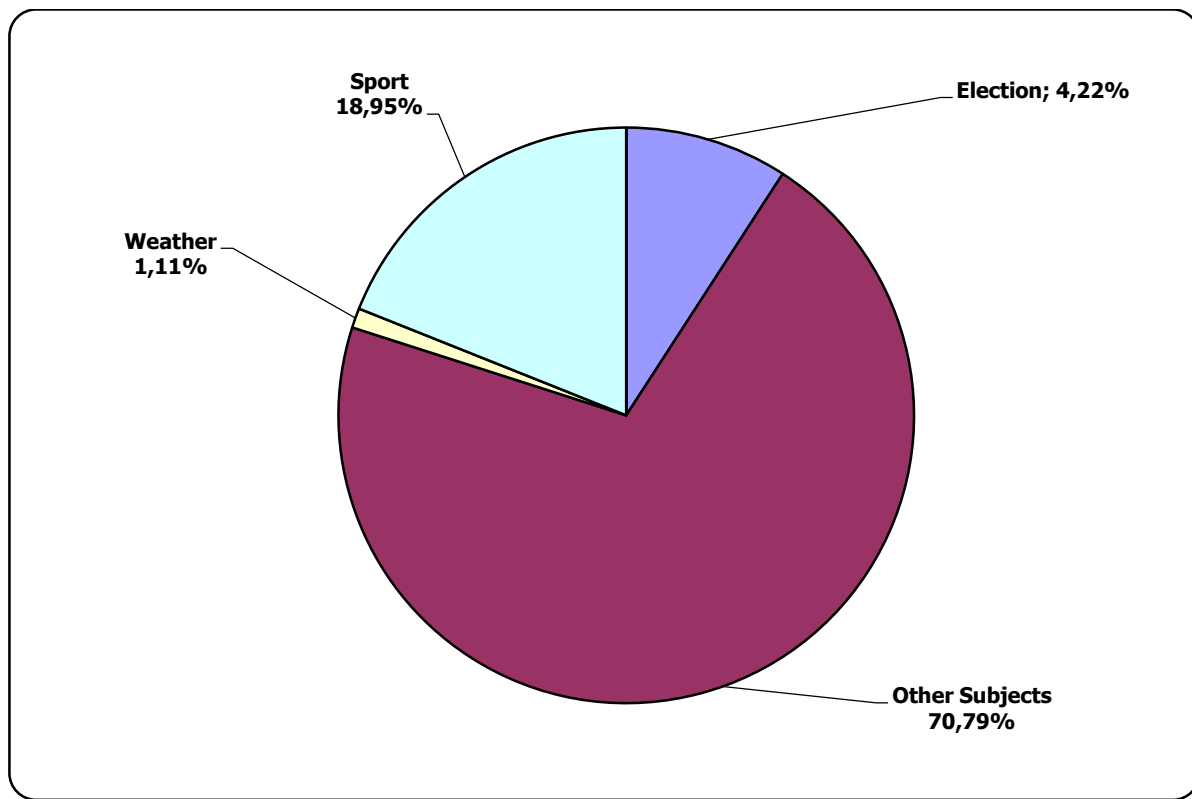

BELARUSIAN PARLAMENT ELECTIONS 2016

11.07 - 11.09.2016

Glavny Efir (Most Important Air) weekly programme on Belarus 1 TV station

Measured in hours, minutes, seconds (0:02:45)

Panorama (Panorama) news programme on Belarus 1 TV station

Measured in hours, minutes, seconds (0:02:45)

Nashi Novosti (Our News) news programme on ONT TV station

Measured in hours, minutes, seconds (0:02:45)

Radyjofakt (Radiofact) on the 1st Channel of the National Radio

Measured in hours, minutes, seconds (0:02:45)

Narodnaja Vola (People's Will)

Measured in cm2

Belarus Segodnya (Belarus Today)

Measured in cm2

BELTA.BY

Measured in cm2

TUT.BY

0:07:12
 0:06:29
 0:05:46
 0:05:02
 0:04:19
 0:03:36
 0:02:53
 0:02:10
 0:01:26
 0:00:43
 0:00:00

■ Total Pos. ■ Total Neutr. ■ Total Neg.

Mogilevskaya Pravda (Mahiloŭ Truth)

Measured in hours, minutes, seconds (0:02:45)