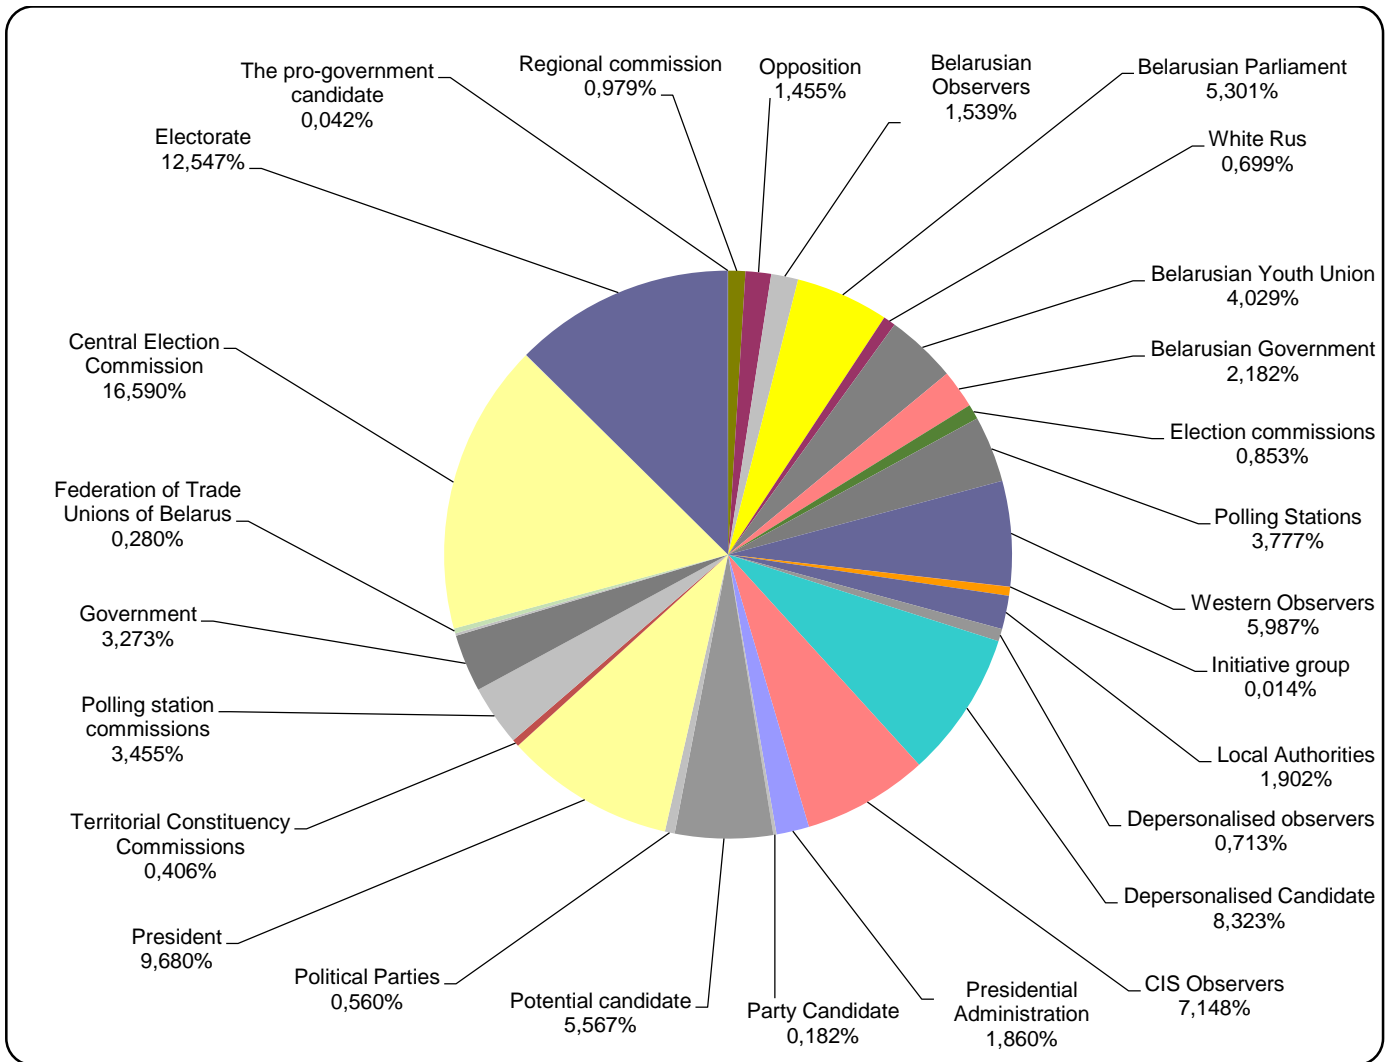

BELARUSIAN PARLAMENT ELECTIONS 2016

11.07 - 11.09.2016

Glavny Efir (Most Important Air) weekly programme on Belarus 1 TV station

Measured in hours, minutes, seconds (0:02:45)

Panorama (Panorama) news programme on Belarus 1 TV station

Measured in hours, minutes, seconds (0:02:45)

Nashi Novosti (Our News) news programme on ONT TV station

Measured in hours, minutes, seconds (0:02:45)

Radyjofakt (Radiofact) on the 1st Channel of the National Radio

Measured in hours, minutes, seconds (0:02:45)

Narodnaja Vola (People's Will)

Measured in cm2

Belarus Segodnya (Belarus Today)

Measured in cm2

BELTA.BY

Measured in cm2

TUT.BY

0:07:12
 0:06:29
 0:05:46
 0:05:02
 0:04:19
 0:03:36
 0:02:53
 0:02:10
 0:01:26
 0:00:43
 0:00:00

■ Total Pos. ■ Total Neutr. ■ Total Neg.

Mogilevskaya Pravda (Mahiloŭ Truth)

Measured in hours, minutes, seconds (0:02:45)