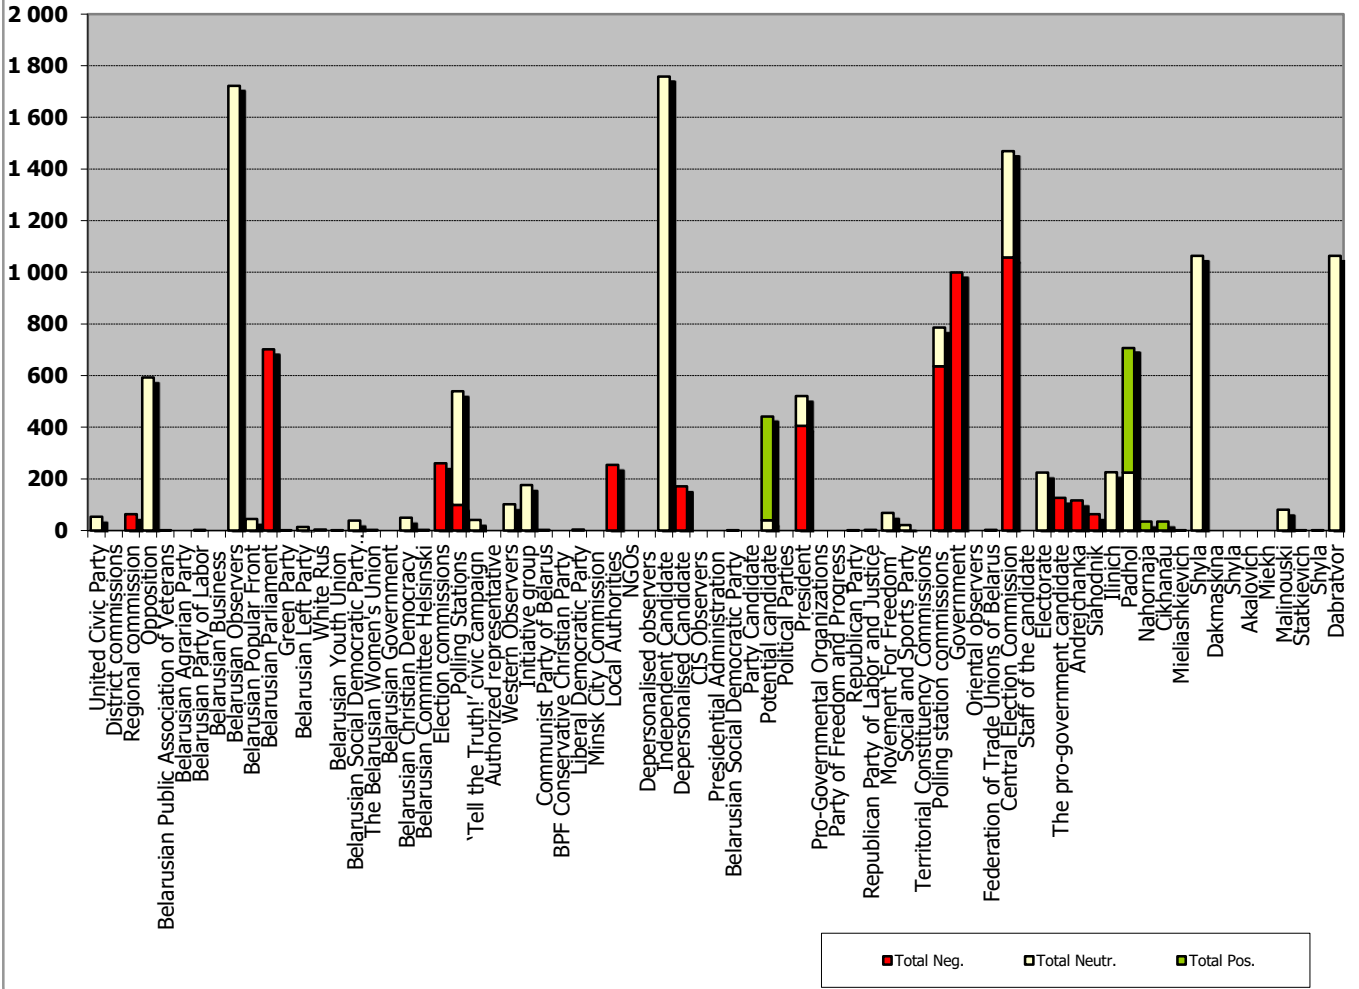

Measured in hours, minutes, seconds (0:02:45)

Narodnaja Vola (People's Will)

Measured in cm2

Belarus Segodnya (Belarus Today)

Measured in cm2

BELTA.BY

Measured in cm2

TUT.BY

Measured in cm2

Naviny-rehijon (Regional News) of the Mahiloŭ Regional TV

Measured in hours, minutes, seconds (0:02:45)

Naviny. Homiel of the Homiel Regional TV

Measured in hours, minutes, seconds (0:02:45)

0:07:12
 0:06:29
 0:05:46
 0:05:02
 0:04:19
 0:03:36
 0:02:53
 0:02:10
 0:01:26
 0:00:43
 0:00:00

■ Total Pos. ■ Total Neutr. ■ Total Neg.

Mogilevskaya Pravda (Mahiloŭ Truth)

Measured in hours, minutes, seconds (0:02:45)