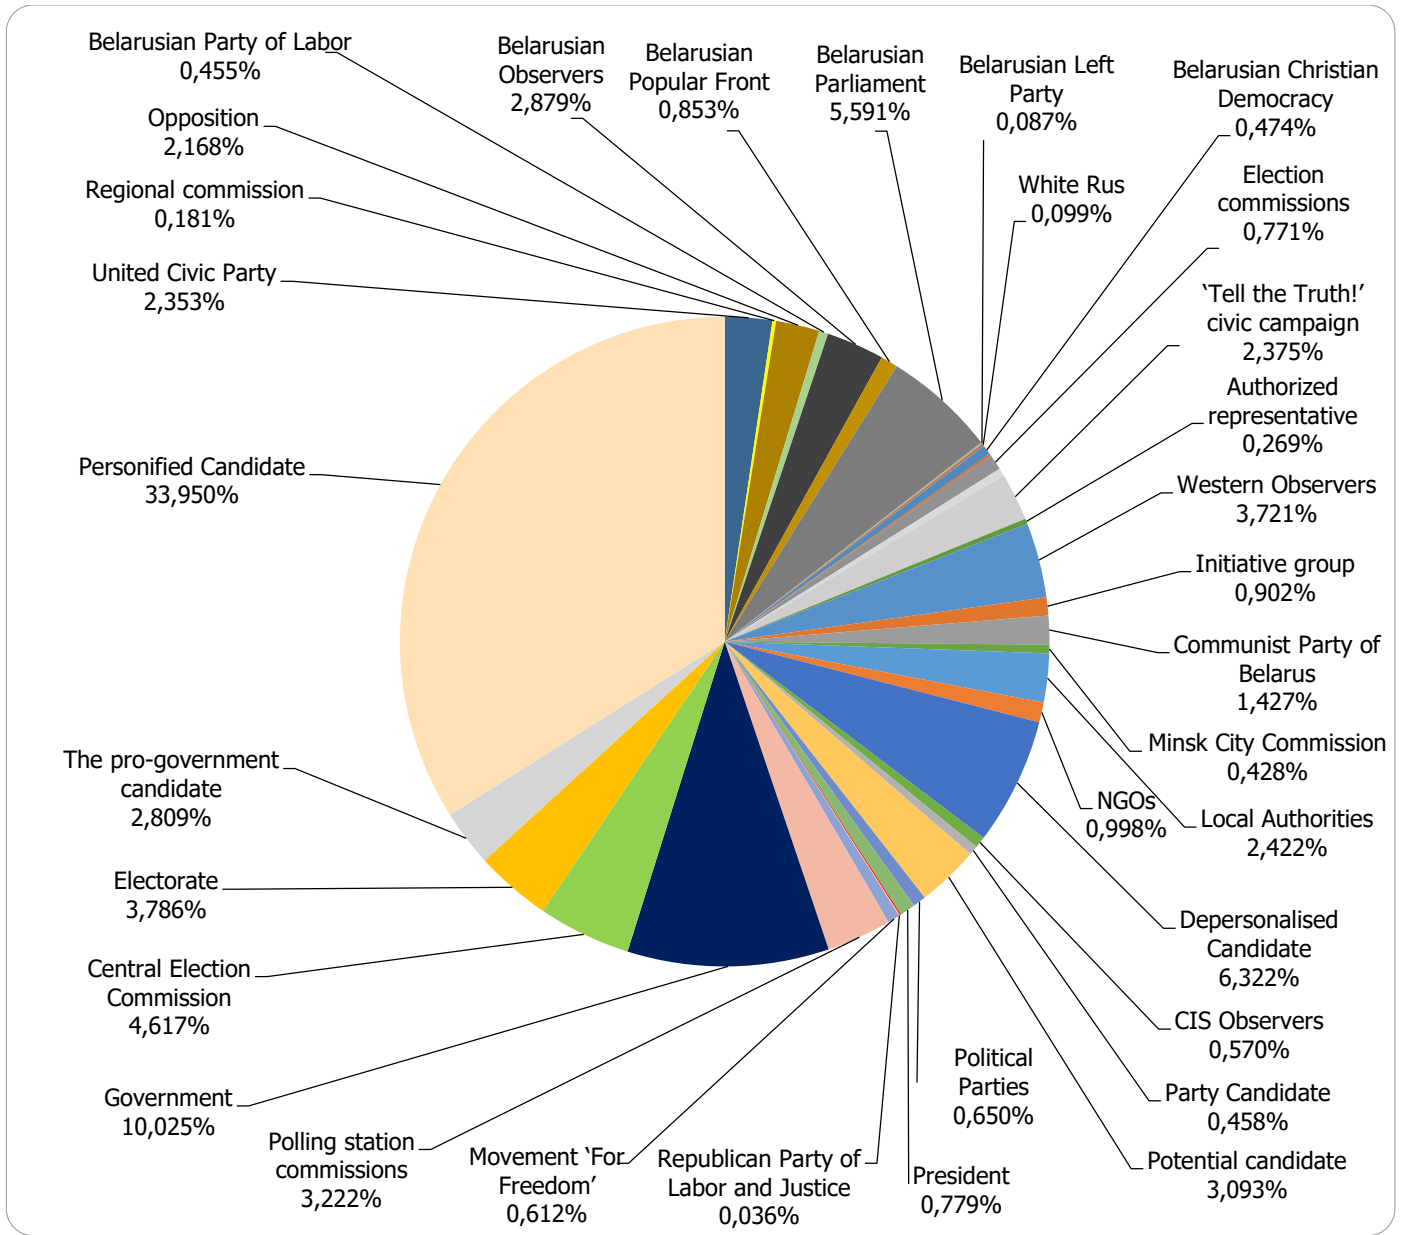

Measured in hours, minutes, seconds (0:02:45)

Narodnaja Vola (People's Will)

Measured in cm2

Belarus Segodnya (Belarus Today)

Measured in cm2

BELTA.BY

Measured in cm2

TUT.BY

Measured in cm2

Naviny-rehijon (Regional News) of the Mahiloŭ Regional TV

Measured in hours, minutes, seconds (0:02:45)

Naviny. Homiel of the Homiel Regional TV

Measured in hours, minutes, seconds (0:02:45)

0:07:12
 0:06:29
 0:05:46
 0:05:02
 0:04:19
 0:03:36
 0:02:53
 0:02:10
 0:01:26
 0:00:43
 0:00:00

■ Total Pos. ■ Total Neutr. ■ Total Neg.

Mogilevskaya Pravda (Mahiloŭ Truth)

Measured in hours, minutes, seconds (0:02:45)