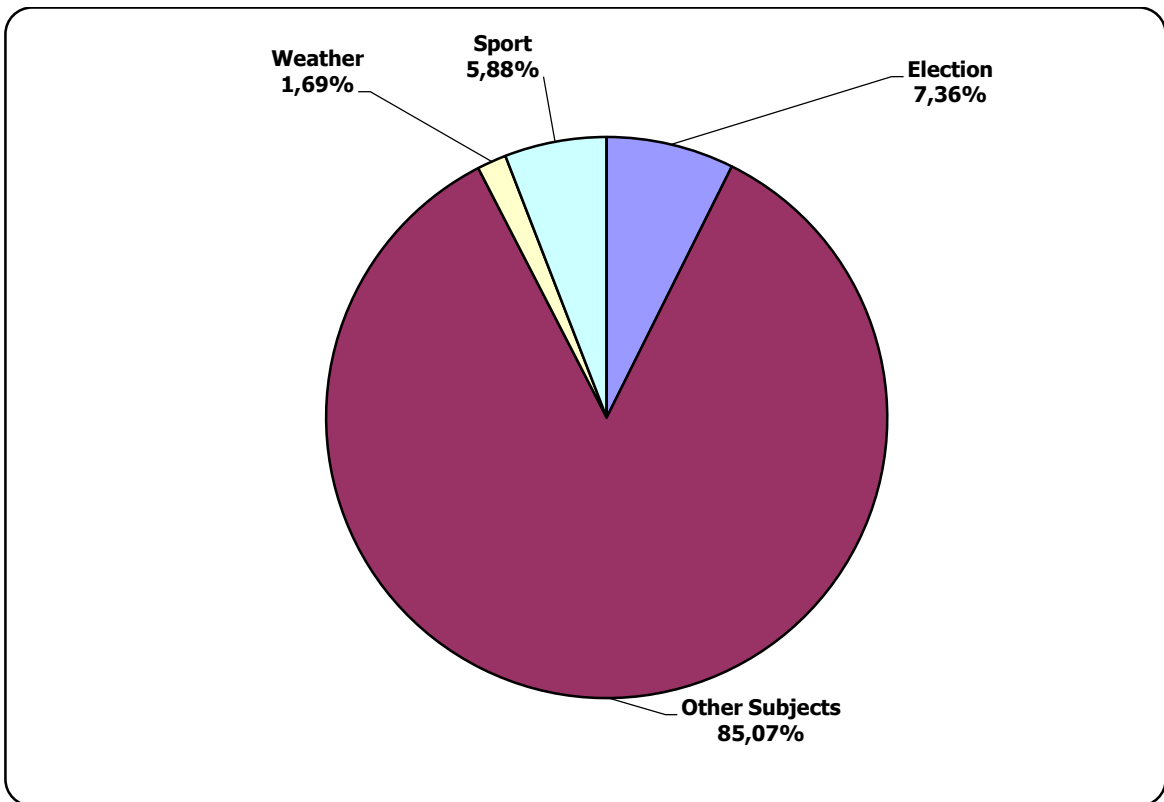

Measured in cm2

Naviny-rehijon (Regional News) of the Mahiloŭ Regional TV

Measured in hours, minutes, seconds (0:02:45)

Naviny. Homiel of the Homiel Regional TV

Measured in hours, minutes, seconds (0:02:45)

0:07:12
 0:06:29
 0:05:46
 0:05:02
 0:04:19
 0:03:36
 0:02:53
 0:02:10
 0:01:26
 0:00:43
 0:00:00

■ Total Pos. ■ Total Neutr. ■ Total Neg.

Mogilevskaya Pravda (Mahiloŭ Truth)

Measured in hours, minutes, seconds (0:02:45)