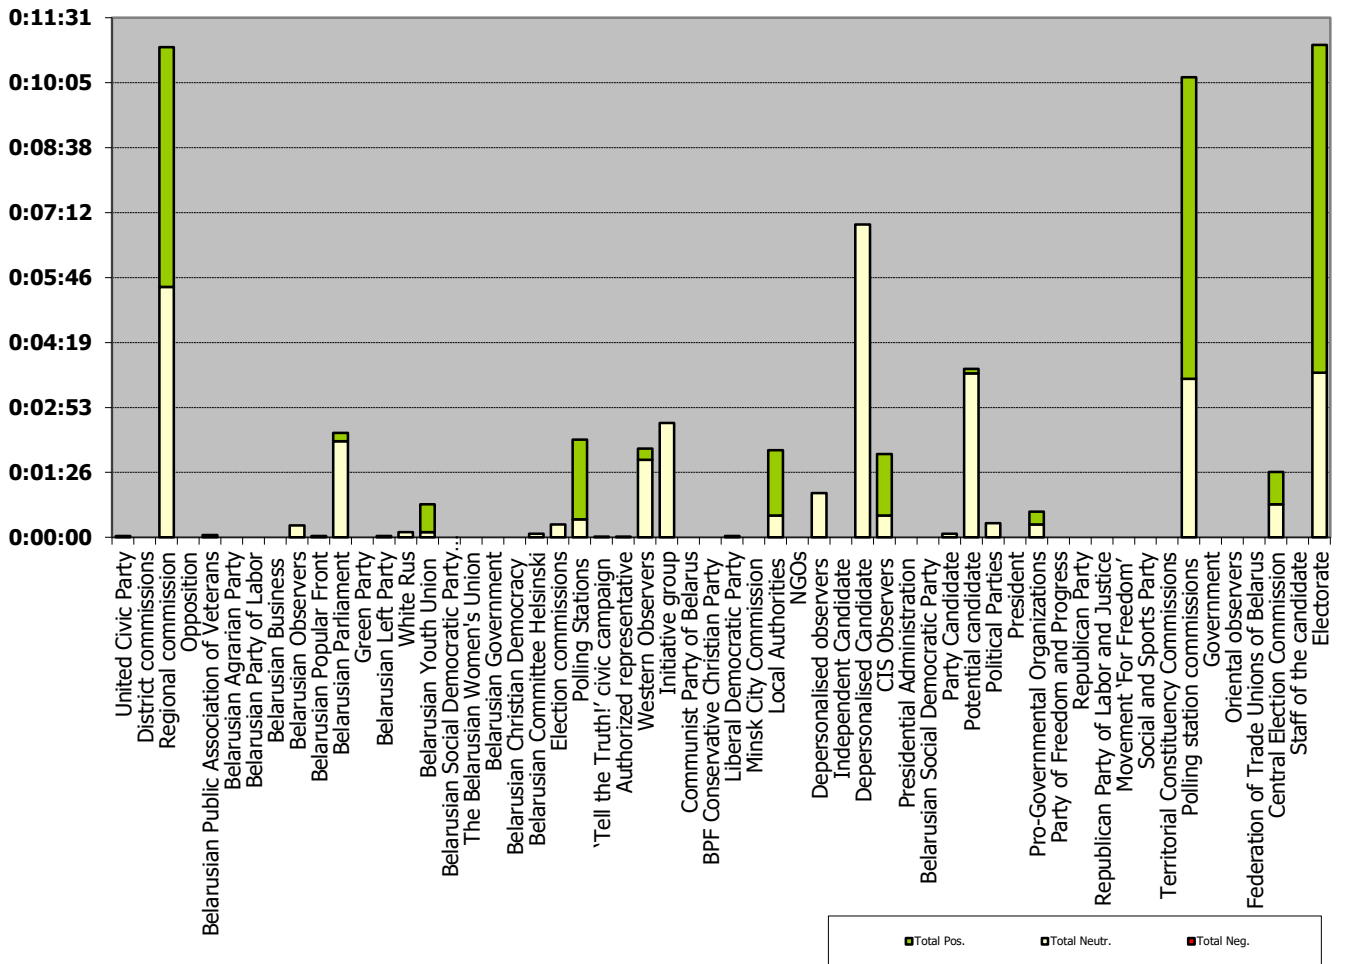

Measured in cm2

Naviny-rehijon (Regional News) of the Mahiloŭ Regional TV

Measured in hours, minutes, seconds (0:02:45)

Naviny. Homiel of the Homiel Regional TV

Measured in hours, minutes, seconds (0:02:45)

0:07:12
 0:06:29
 0:05:46
 0:05:02
 0:04:19
 0:03:36
 0:02:53
 0:02:10
 0:01:26
 0:00:43
 0:00:00

■ Total Pos. ■ Total Neutr. ■ Total Neg.

Mogilevskaya Pravda (Mahiloŭ Truth)

Measured in hours, minutes, seconds (0:02:45)