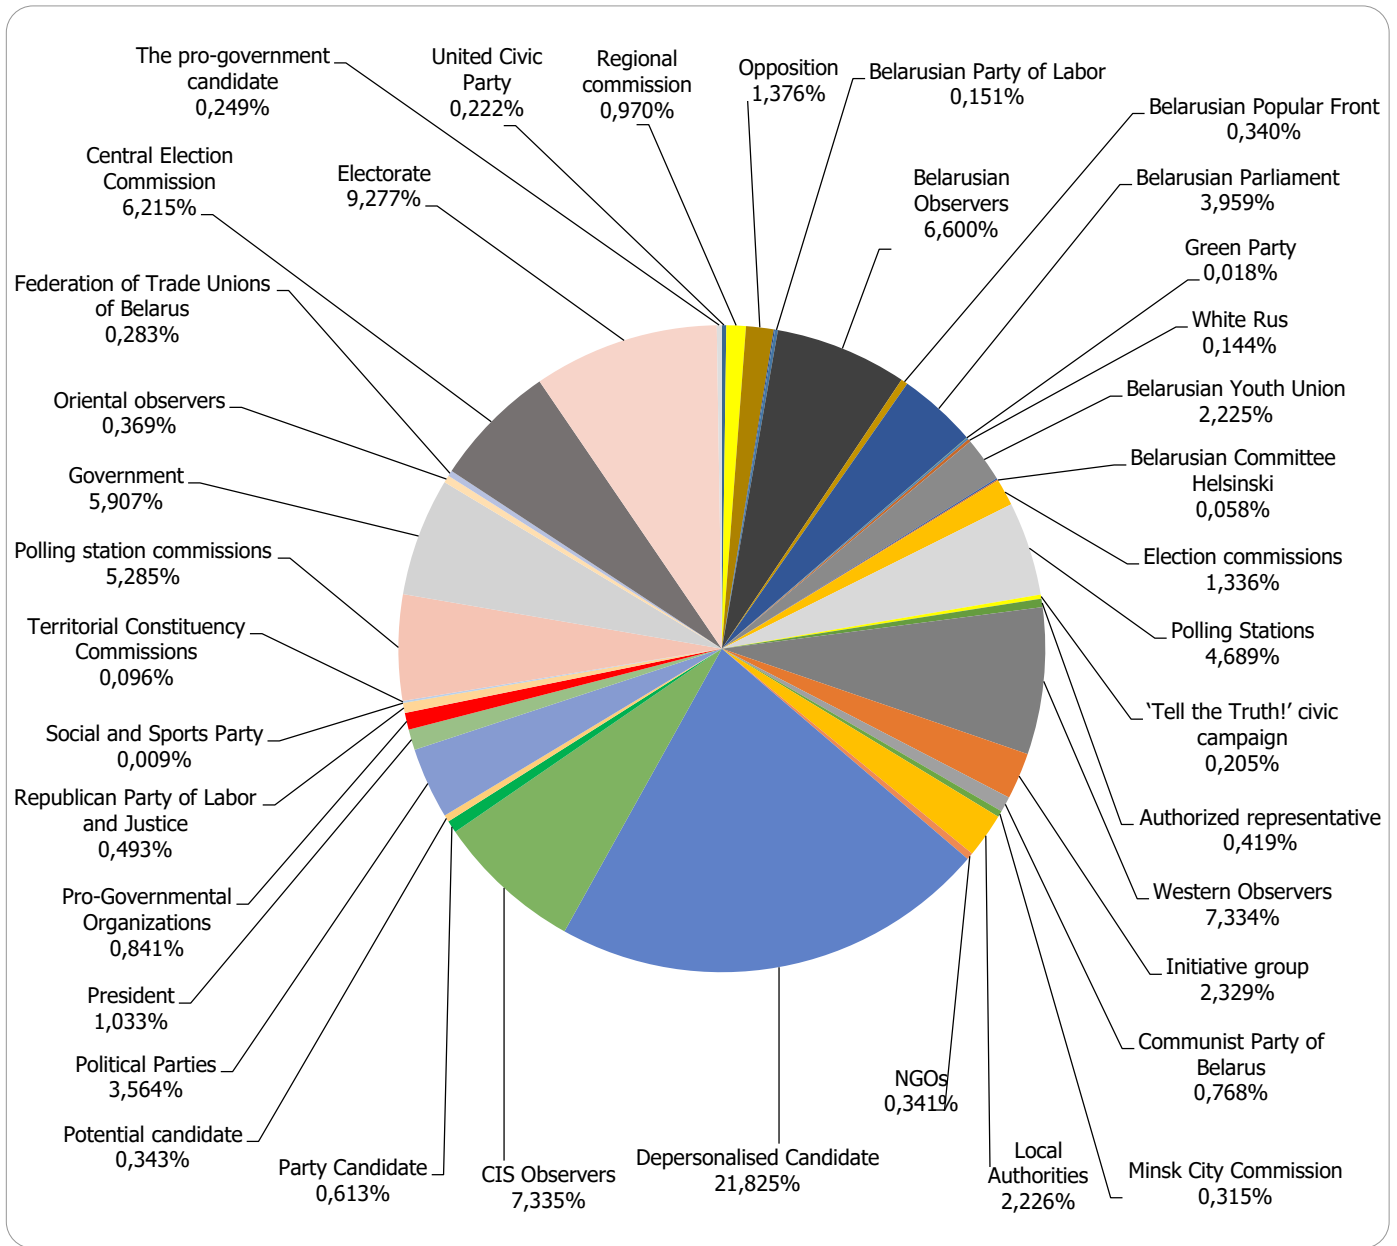

Measured in hours, minutes, seconds (0:02:45)

Narodnaja Vola (People's Will)

Measured in cm2

Belarus Segodnya (Belarus Today)

Measured in cm2

BELTA.BY

Measured in cm2

TUT.BY

0:07:12
 0:06:29
 0:05:46
 0:05:02
 0:04:19
 0:03:36
 0:02:53
 0:02:10
 0:01:26
 0:00:43
 0:00:00

■ Total Pos. ■ Total Neutr. ■ Total Neg.

Mogilevskaya Pravda (Mahiloŭ Truth)

Measured in hours, minutes, seconds (0:02:45)