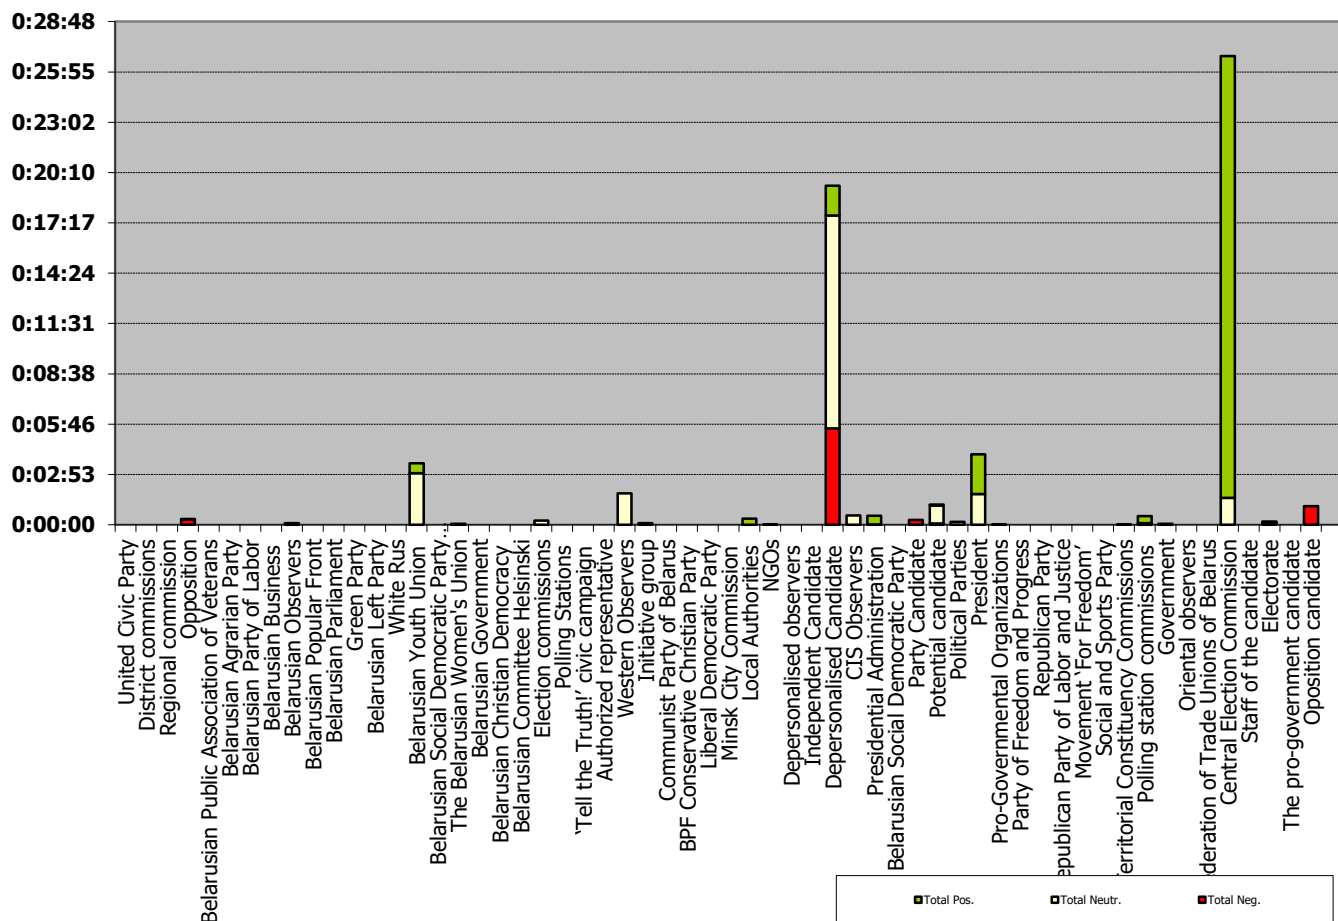

BELARUSIAN PARLAMENT ELECTIONS 2016

11.07 - 11.09.2016

Glavny Efir (Most Important Air) weekly programme on Belarus 1 TV station

Measured in hours, minutes, seconds (0:02:45)

Panorama (Panorama) news programme on Belarus 1 TV station

Measured in hours, minutes, seconds (0:02:45)

Nashi Novosti (Our News) news programme on ONT TV station

Measured in hours, minutes, seconds (0:02:45)

Radyjofakt (Radiofact) on the 1st Channel of the National Radio

Measured in hours, minutes, seconds (0:02:45)

Narodnaja Vola (People's Will)

Measured in cm2

Belarus Segodnya (Belarus Today)

Measured in cm2

BELTA.BY

Measured in cm2

TUT.BY

0:07:12
 0:06:29
 0:05:46
 0:05:02
 0:04:19
 0:03:36
 0:02:53
 0:02:10
 0:01:26
 0:00:43
 0:00:00

■ Total Pos. ■ Total Neutr. ■ Total Neg.

Mogilevskaya Pravda (Mahiloŭ Truth)

Measured in hours, minutes, seconds (0:02:45)