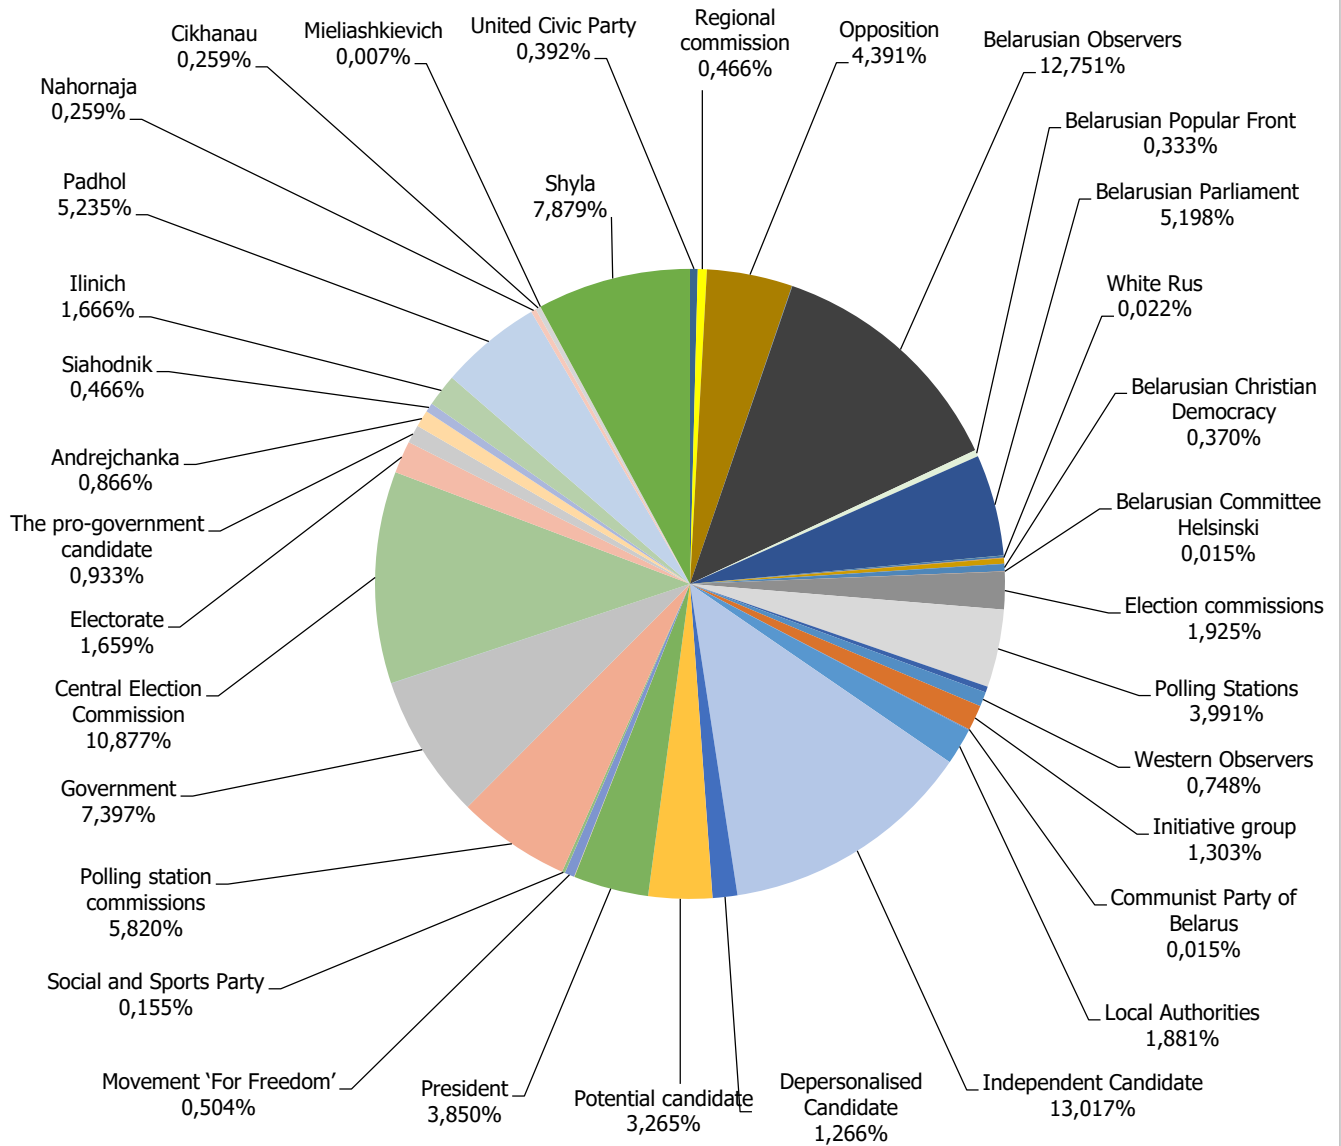

Measured in hours, minutes, seconds (0:02:45)

Nashi Novosti (Our News) news programme on ONT TV station

Measured in hours, minutes, seconds (0:02:45)

Radyjofakt (Radiofact) on the 1st Channel of the National Radio

Measured in hours, minutes, seconds (0:02:45)

Narodnaja Vola (People's Will)

Measured in cm2

Belarus Segodnya (Belarus Today)

Measured in cm2

BELTA.BY

Measured in cm2

TUT.BY

0:07:12
 0:06:29
 0:05:46
 0:05:02
 0:04:19
 0:03:36
 0:02:53
 0:02:10
 0:01:26
 0:00:43
 0:00:00

■ Total Pos. ■ Total Neutr. ■ Total Neg.

Mogilevskaya Pravda (Mahiloŭ Truth)

Measured in hours, minutes, seconds (0:02:45)