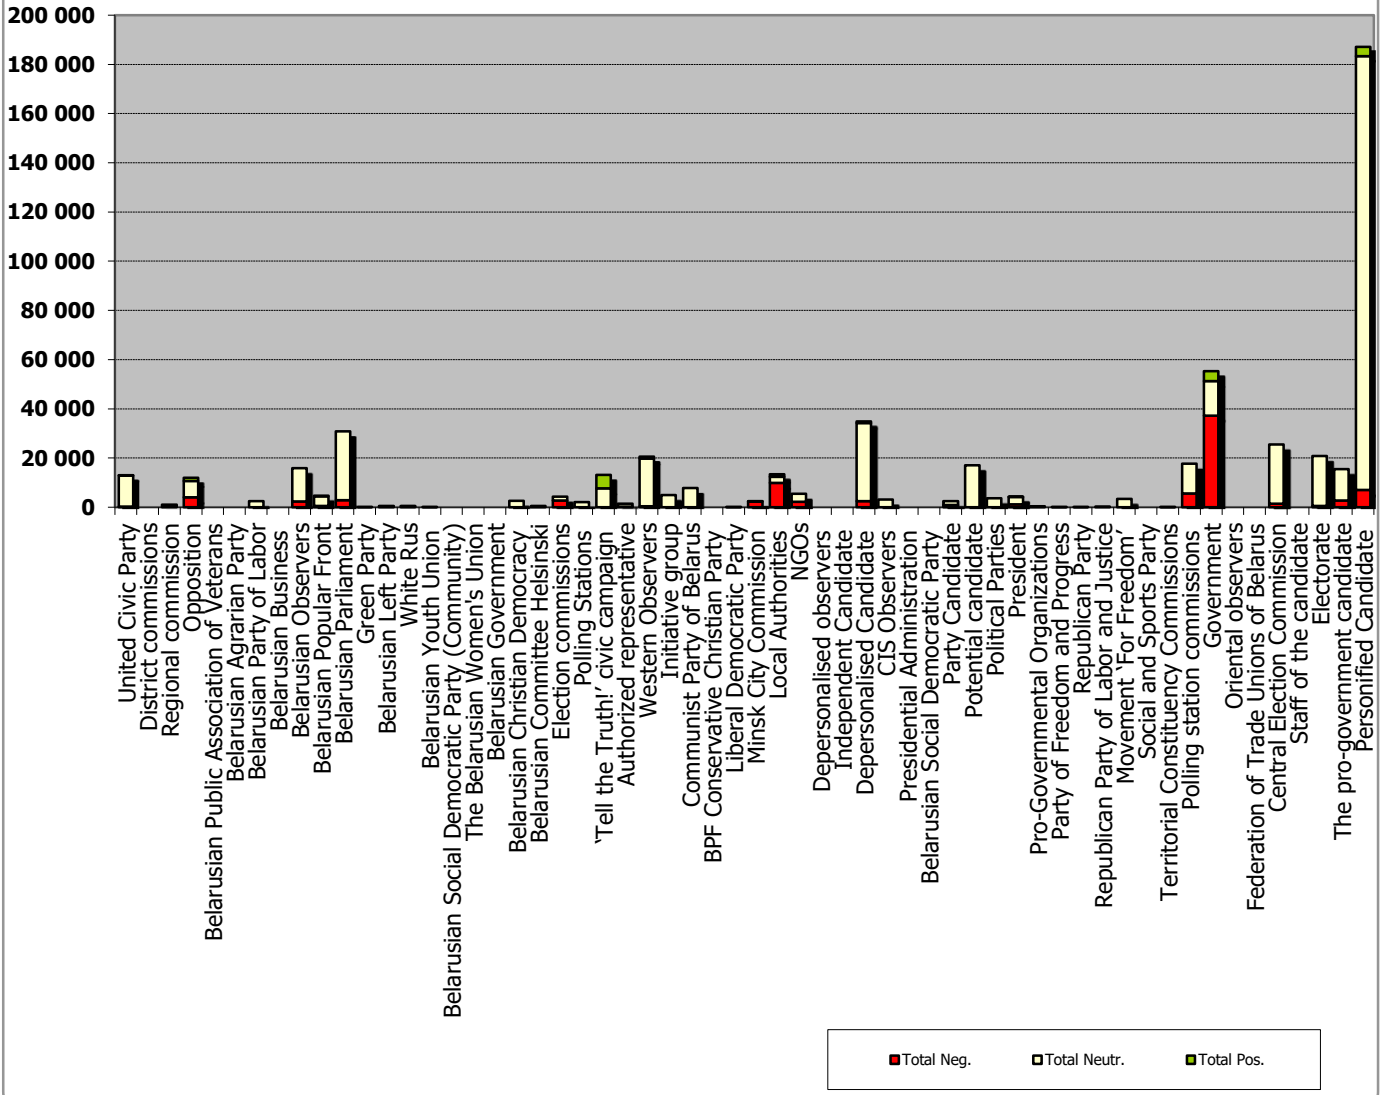

Measured in hours, minutes, seconds (0:02:45)

Narodnaja Vola (People's Will)

Measured in cm2

Belarus Segodnya (Belarus Today)

Measured in cm2

BELTA.BY

Measured in cm2

TUT.BY

Measured in cm2

Naviny-rehijon (Regional News) of the Mahiloŭ Regional TV

Measured in hours, minutes, seconds (0:02:45)

Naviny. Homiel of the Homiel Regional TV

Measured in hours, minutes, seconds (0:02:45)

0:07:12
 0:06:29
 0:05:46
 0:05:02
 0:04:19
 0:03:36
 0:02:53
 0:02:10
 0:01:26
 0:00:43
 0:00:00

■ Total Pos. ■ Total Neutr. ■ Total Neg.

Mogilevskaya Pravda (Mahiloŭ Truth)

Measured in hours, minutes, seconds (0:02:45)