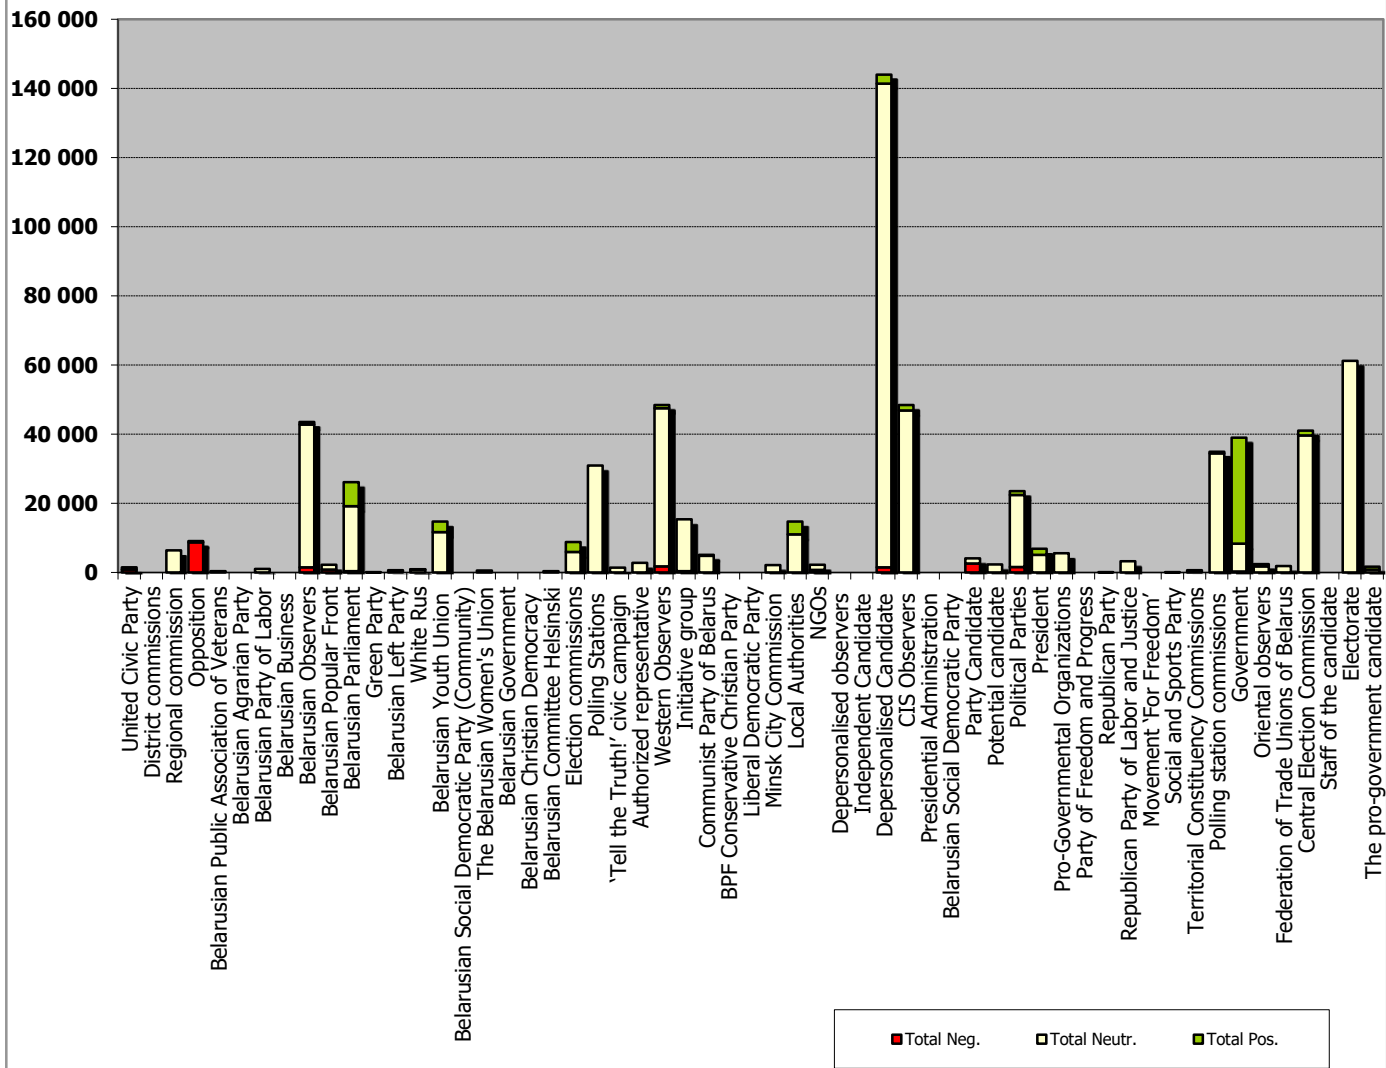

Measured in hours, minutes, seconds (0:02:45)

Narodnaja Vola (People's Will)

Measured in cm2

Belarus Segodnya (Belarus Today)

Measured in cm2

BELTA.BY

Measured in cm2

TUT.BY

Measured in cm2

Naviny-rehijon (Regional News) of the Mahiloŭ Regional TV

Measured in hours, minutes, seconds (0:02:45)

Naviny. Homiel of the Homiel Regional TV

Measured in hours, minutes, seconds (0:02:45)

0:07:12
 0:06:29
 0:05:46
 0:05:02
 0:04:19
 0:03:36
 0:02:53
 0:02:10
 0:01:26
 0:00:43
 0:00:00

■ Total Pos. ■ Total Neutr. ■ Total Neg.

Mogilevskaya Pravda (Mahiloŭ Truth)

Measured in hours, minutes, seconds (0:02:45)