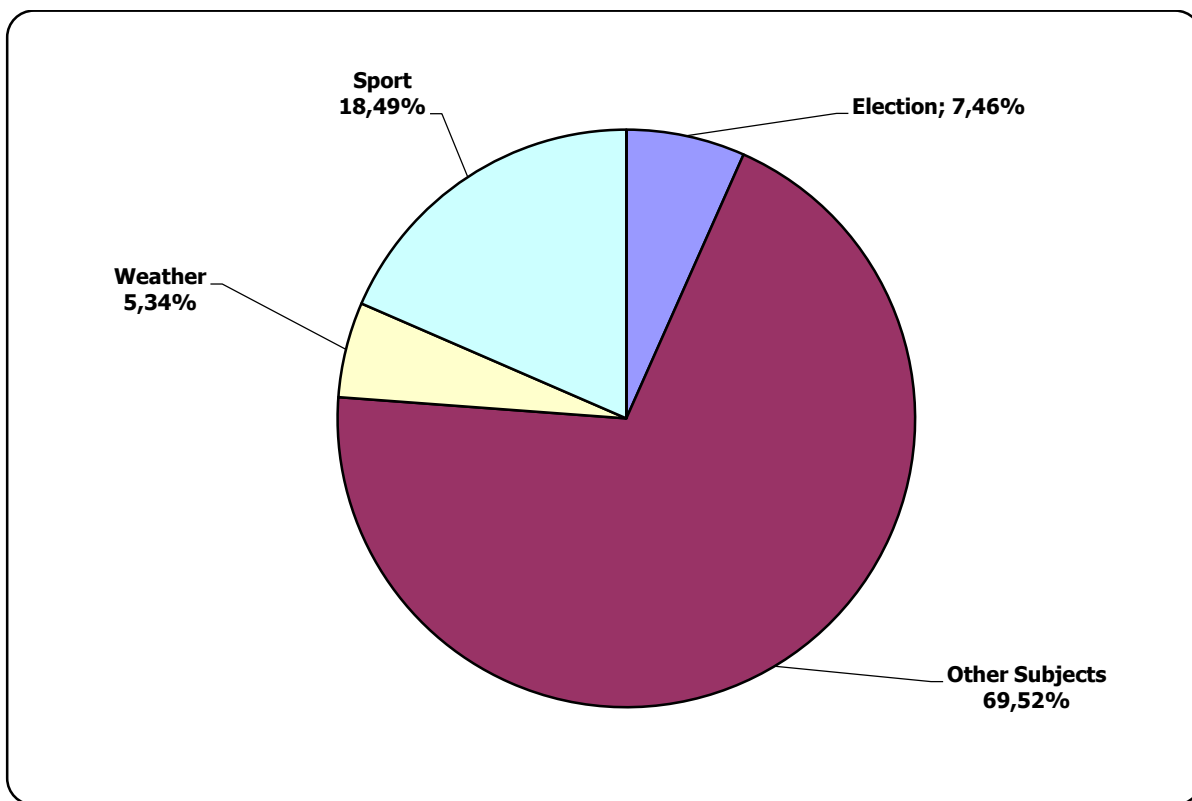

Measured in hours, minutes, seconds (0:02:45)

Nashi Novosti (Our News) news programme on ONT TV station

Measured in hours, minutes, seconds (0:02:45)

Radyjofakt (Radiofact) on the 1st Channel of the National Radio

Measured in hours, minutes, seconds (0:02:45)

Narodnaja Vola (People's Will)

Measured in cm2

Belarus Segodnya (Belarus Today)

Measured in cm2

BELTA.BY

Measured in cm2

TUT.BY

0:07:12
 0:06:29
 0:05:46
 0:05:02
 0:04:19
 0:03:36
 0:02:53
 0:02:10
 0:01:26
 0:00:43
 0:00:00

■ Total Pos. ■ Total Neutr. ■ Total Neg.

Mogilevskaya Pravda (Mahiloŭ Truth)

Measured in hours, minutes, seconds (0:02:45)