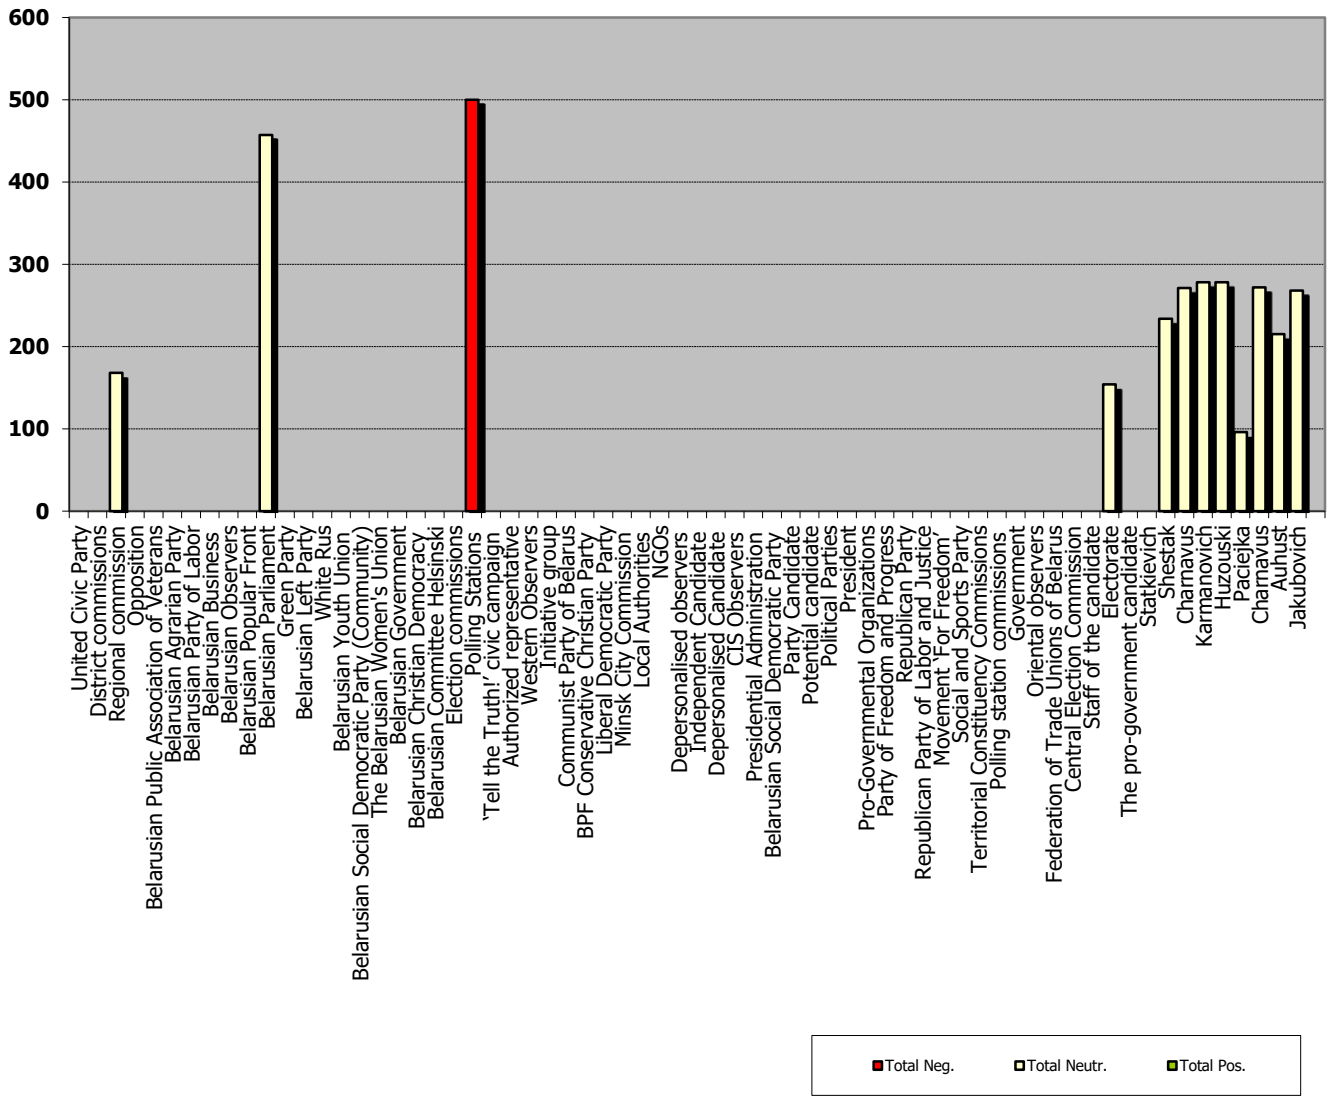

0:07:12
 0:06:29
 0:05:46
 0:05:02
 0:04:19
 0:03:36
 0:02:53
 0:02:10
 0:01:26
 0:00:43
 0:00:00

■ Total Pos. ■ Total Neutr. ■ Total Neg.

Mogilevskaya Pravda (Mahiloŭ Truth)

Measured in hours, minutes, seconds (0:02:45)

Measured in cm²

INTEX-PRESS

Measured in cm²

The Komsomolskaya Pravda v Belorussii (YCL Truth in Belarus)

Measured in cm2