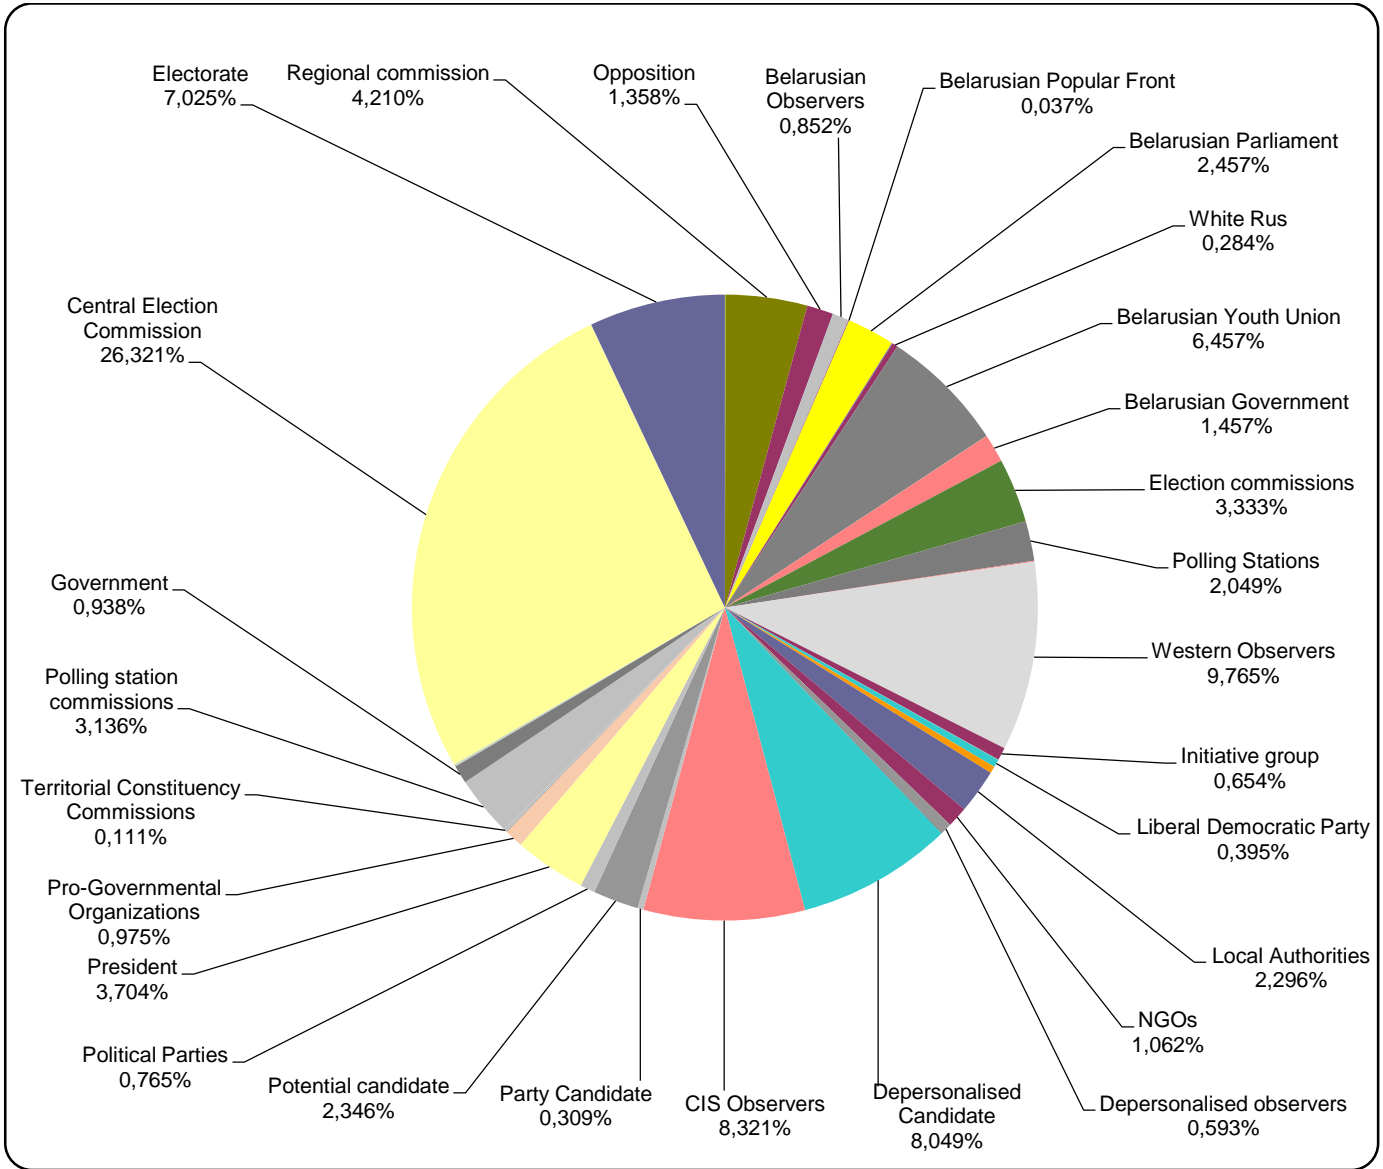

Measured in hours, minutes, seconds (0:02:45)

Nashi Novosti (Our News) news programme on ONT TV station

Measured in hours, minutes, seconds (0:02:45)

Radyjofakt (Radiofact) on the 1st Channel of the National Radio

Measured in hours, minutes, seconds (0:02:45)

Narodnaja Vola (People's Will)

Measured in cm2

Belarus Segodnya (Belarus Today)

Measured in cm2

BELTA.BY

Measured in cm2

TUT.BY

0:07:12
 0:06:29
 0:05:46
 0:05:02
 0:04:19
 0:03:36
 0:02:53
 0:02:10
 0:01:26
 0:00:43
 0:00:00

■ Total Pos. ■ Total Neutr. ■ Total Neg.

Mogilevskaya Pravda (Mahiloŭ Truth)

Measured in hours, minutes, seconds (0:02:45)