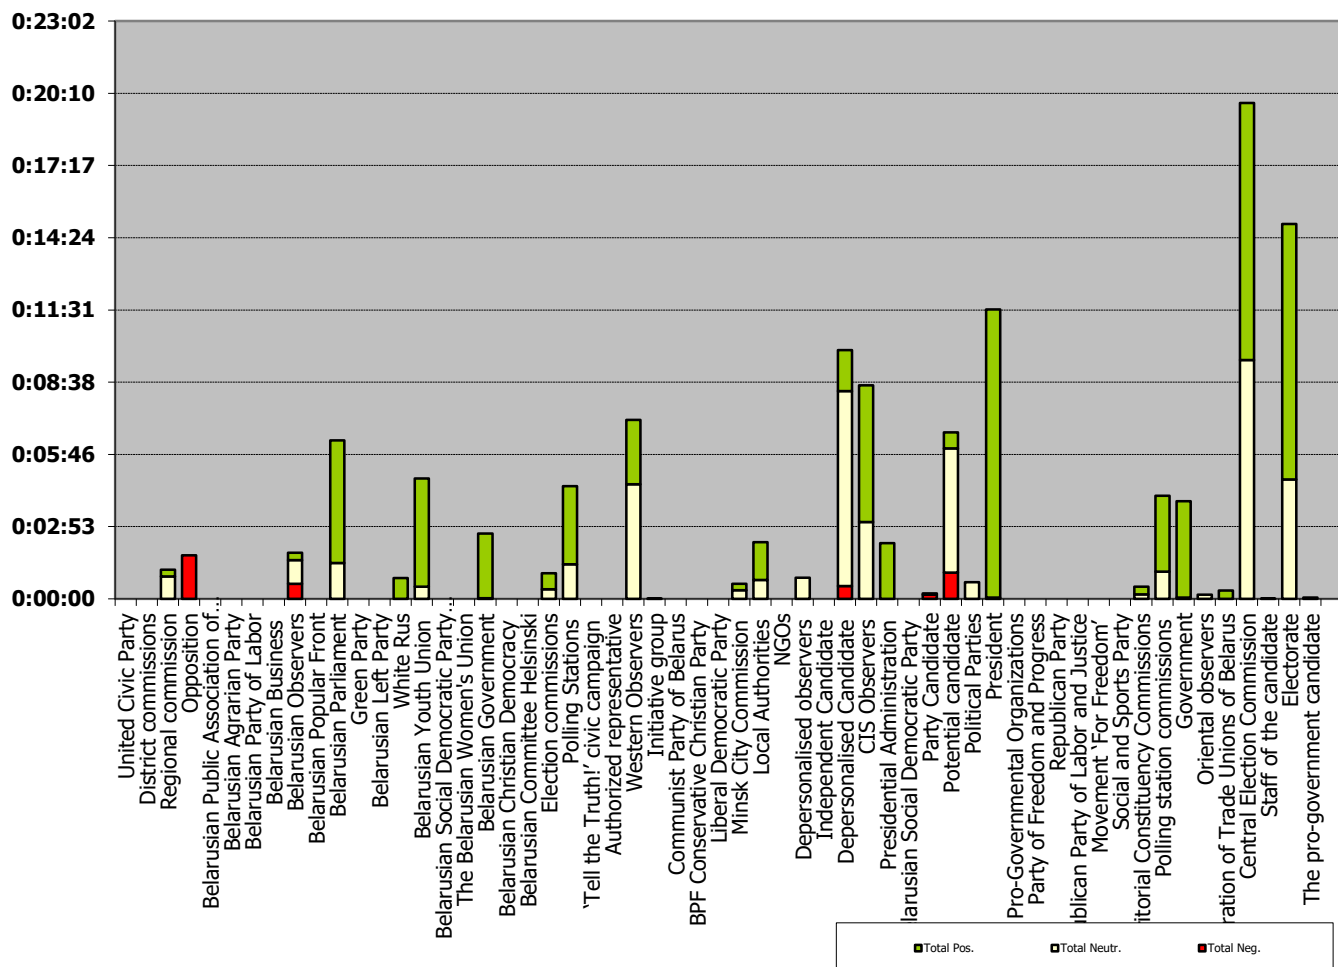

BELARUSIAN PARLAMENT ELECTIONS 2016

11.07 - 11.09.2016

Glavny Efir (Most Important Air) weekly programme on Belarus 1 TV station

Measured in hours, minutes, seconds (0:02:45)

Panorama (Panorama) news programme on Belarus 1 TV station

Measured in hours, minutes, seconds (0:02:45)

Nashi Novosti (Our News) news programme on ONT TV station

Measured in hours, minutes, seconds (0:02:45)

Radyjofakt (Radiofact) on the 1st Channel of the National Radio

Measured in hours, minutes, seconds (0:02:45)

Narodnaja Vola (People's Will)

Measured in cm2

Belarus Segodnya (Belarus Today)

Measured in cm2

BELTA.BY

Measured in cm2

TUT.BY

0:07:12
 0:06:29
 0:05:46
 0:05:02
 0:04:19
 0:03:36
 0:02:53
 0:02:10
 0:01:26
 0:00:43
 0:00:00

■ Total Pos. ■ Total Neutr. ■ Total Neg.

Mogilevskaya Pravda (Mahiloŭ Truth)

Measured in hours, minutes, seconds (0:02:45)