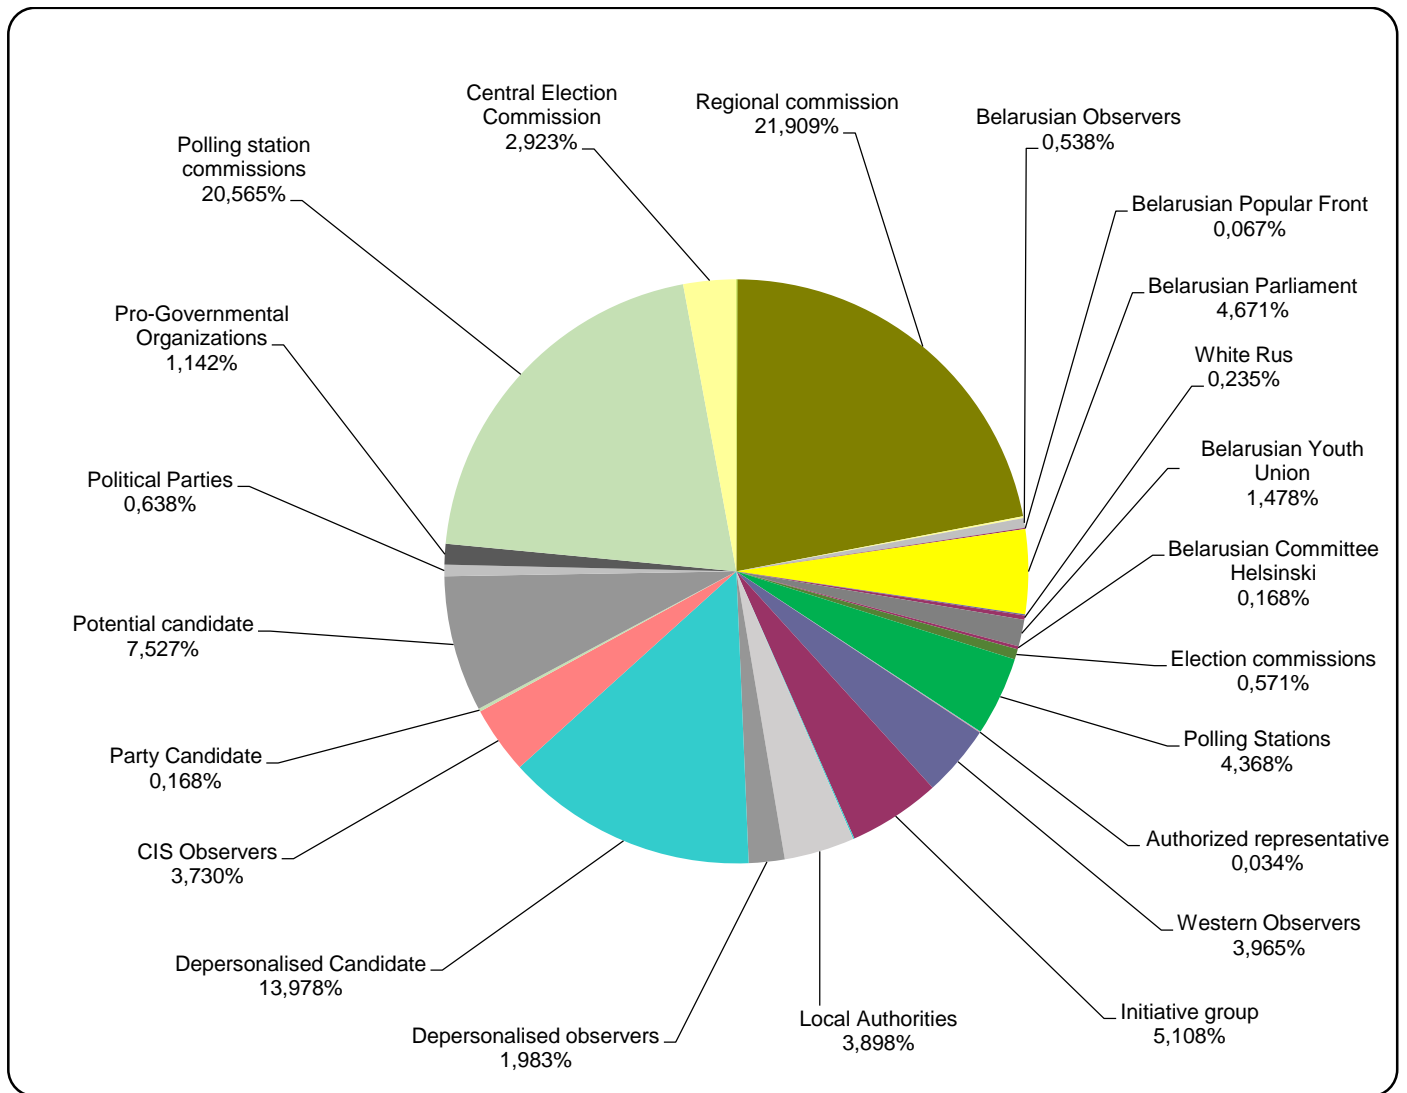

Naviny-rehijon (Regional News) of the Mahiloŭ Regional TV

Measured in hours, minutes, seconds (0:02:45)