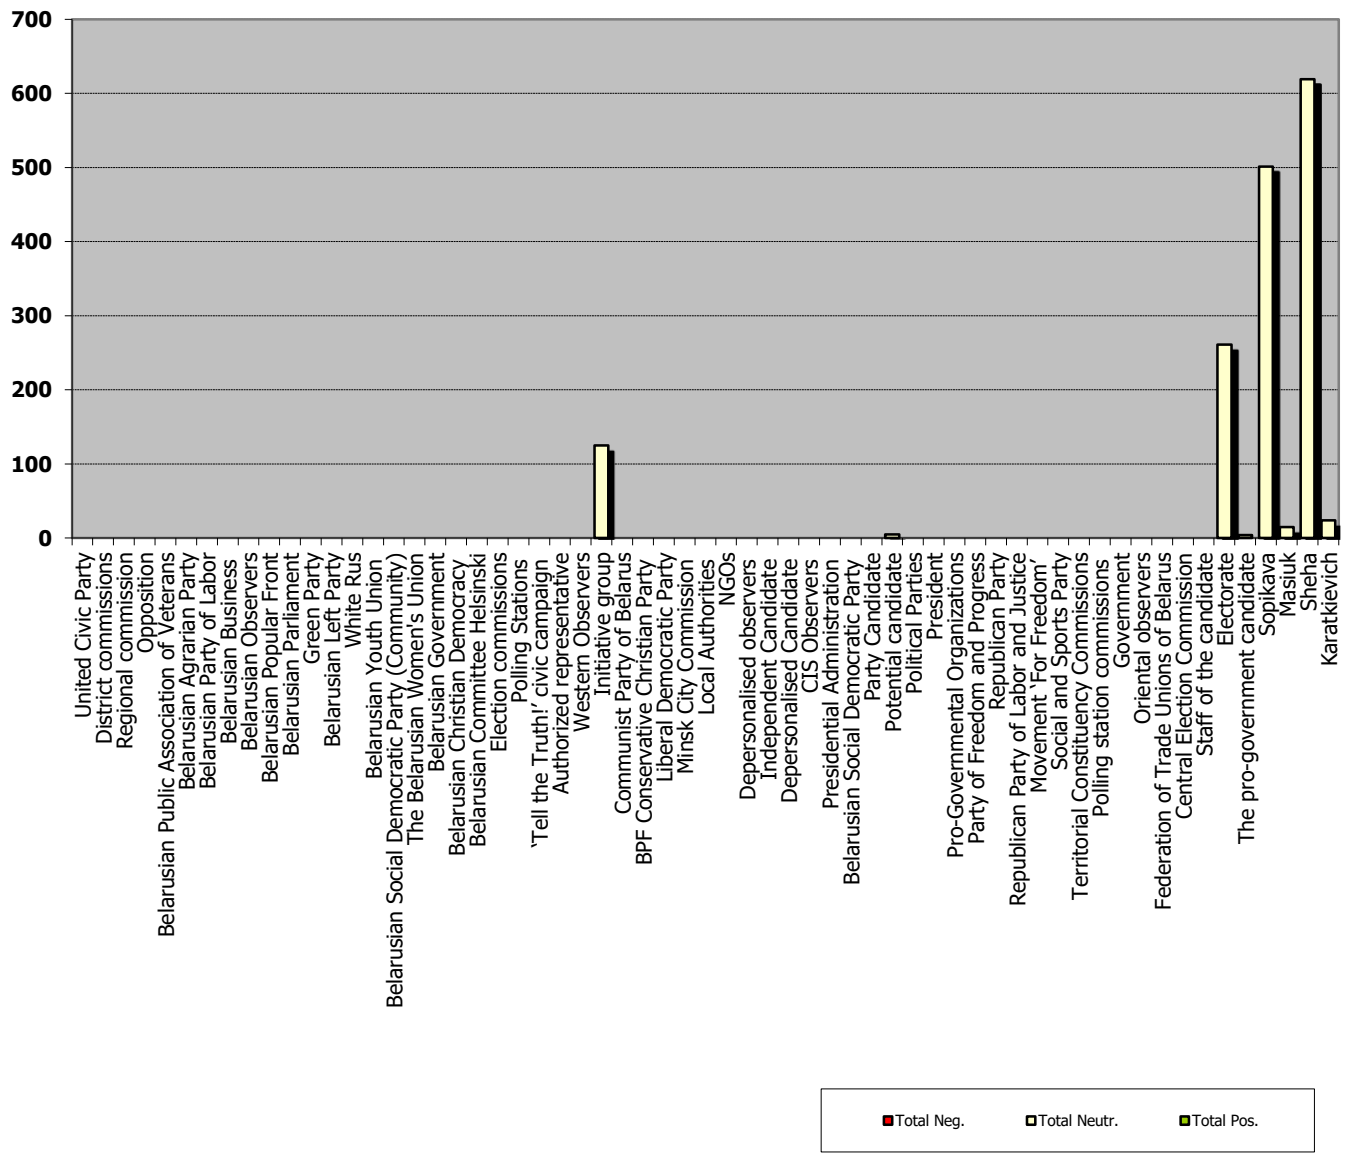

0:07:12
 0:06:29
 0:05:46
 0:05:02
 0:04:19
 0:03:36
 0:02:53
 0:02:10
 0:01:26
 0:00:43
 0:00:00

■ Total Pos. ■ Total Neutr. ■ Total Neg.

Mogilevskaya Pravda (Mahiloŭ Truth)

Measured in hours, minutes, seconds (0:02:45)

News on *Radyjo Stalica* radio station

Measured in hours, minutes, seconds (0:02:45)

Stonimski Viešnik (Stonim Herald)

Measured in cm²

Hazieta Słonimskaja (Słonim Paper)

Measured in cm²

The Zarya (Dawn) (Brest)