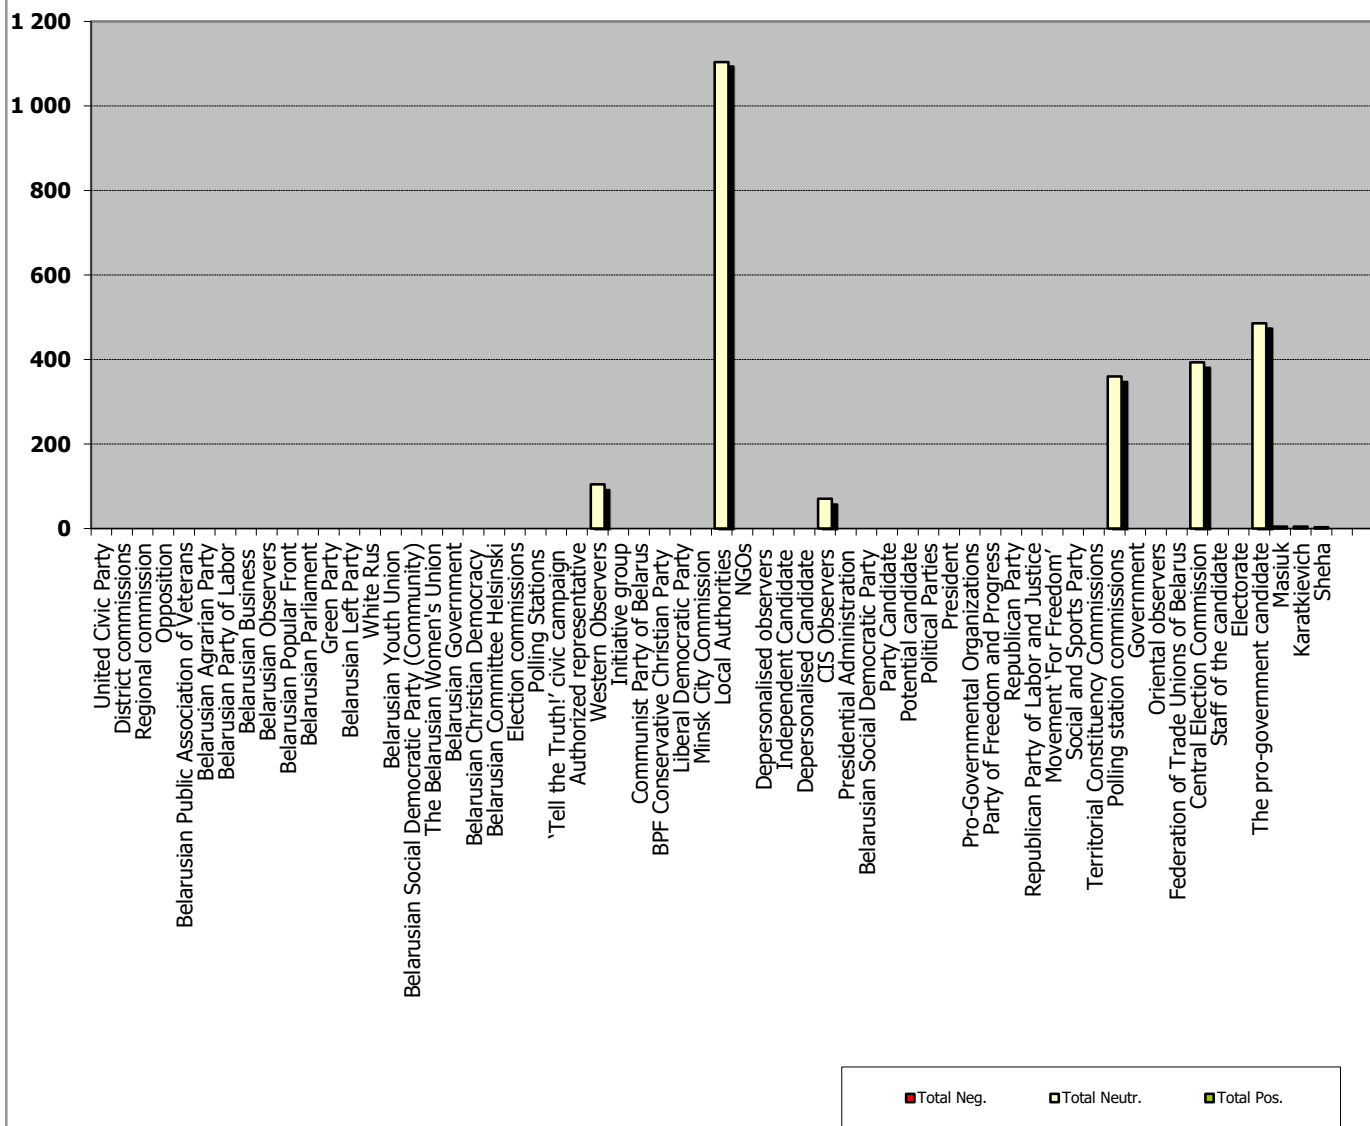

0:07:12
 0:06:29
 0:05:46
 0:05:02
 0:04:19
 0:03:36
 0:02:53
 0:02:10
 0:01:26
 0:00:43
 0:00:00

■ Total Pos. ■ Total Neutr. ■ Total Neg.

Mogilevskaya Pravda (Mahiloŭ Truth)

Measured in hours, minutes, seconds (0:02:45)

News on *Radyjo Stalica* radio station

Measured in hours, minutes, seconds (0:02:45)

Stonimski Viešnik (Stonim Herald)

Measured in cm²

Hazieta Słonimskaja (Słonim Paper)

Measured in cm²

The Zarya (Dawn) (Brest)