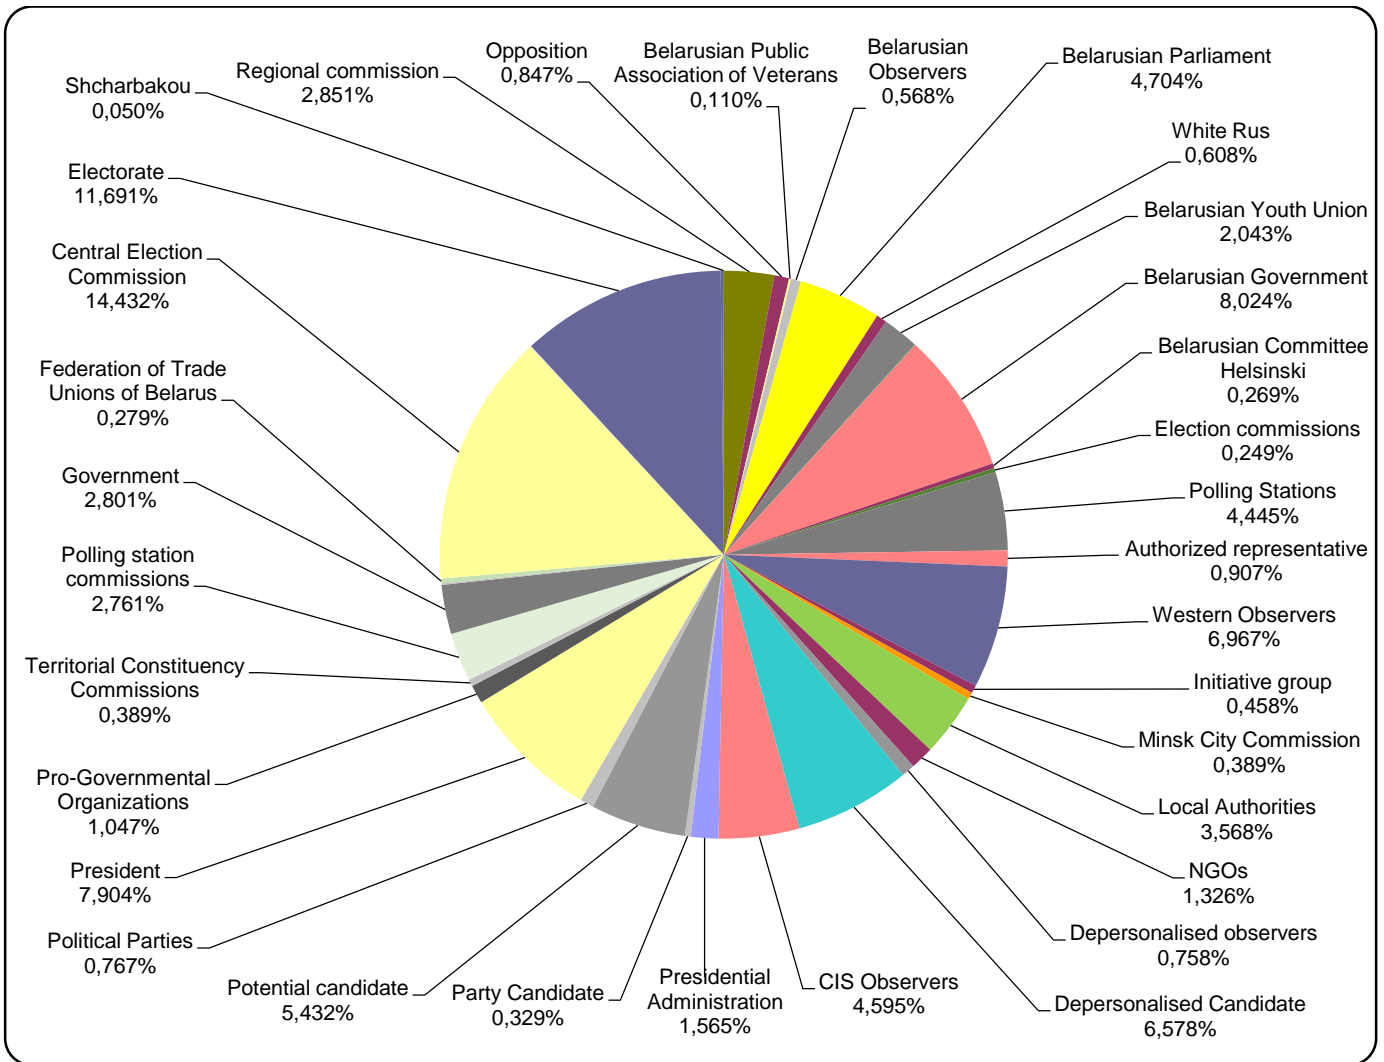

BELARUSIAN PARLAMENT ELECTIONS 2016

11.07 - 11.09.2016

Glavny Efir (Most Important Air) weekly programme on Belarus 1 TV station

Measured in hours, minutes, seconds (0:02:45)

Panorama (Panorama) news programme on Belarus 1 TV station

Measured in hours, minutes, seconds (0:02:45)

Nashi Novosti (Our News) news programme on ONT TV station

Measured in hours, minutes, seconds (0:02:45)

Radyjofakt (Radiofact) on the 1st Channel of the National Radio

Measured in hours, minutes, seconds (0:02:45)

Narodnaja Vola (People's Will)

Measured in cm2

Belarus Segodnya (Belarus Today)

Measured in cm2

BELTA.BY

Measured in cm2

TUT.BY

0:07:12
 0:06:29
 0:05:46
 0:05:02
 0:04:19
 0:03:36
 0:02:53
 0:02:10
 0:01:26
 0:00:43
 0:00:00

■ Total Pos. ■ Total Neutr. ■ Total Neg.

Mogilevskaya Pravda (Mahiloŭ Truth)

Measured in hours, minutes, seconds (0:02:45)