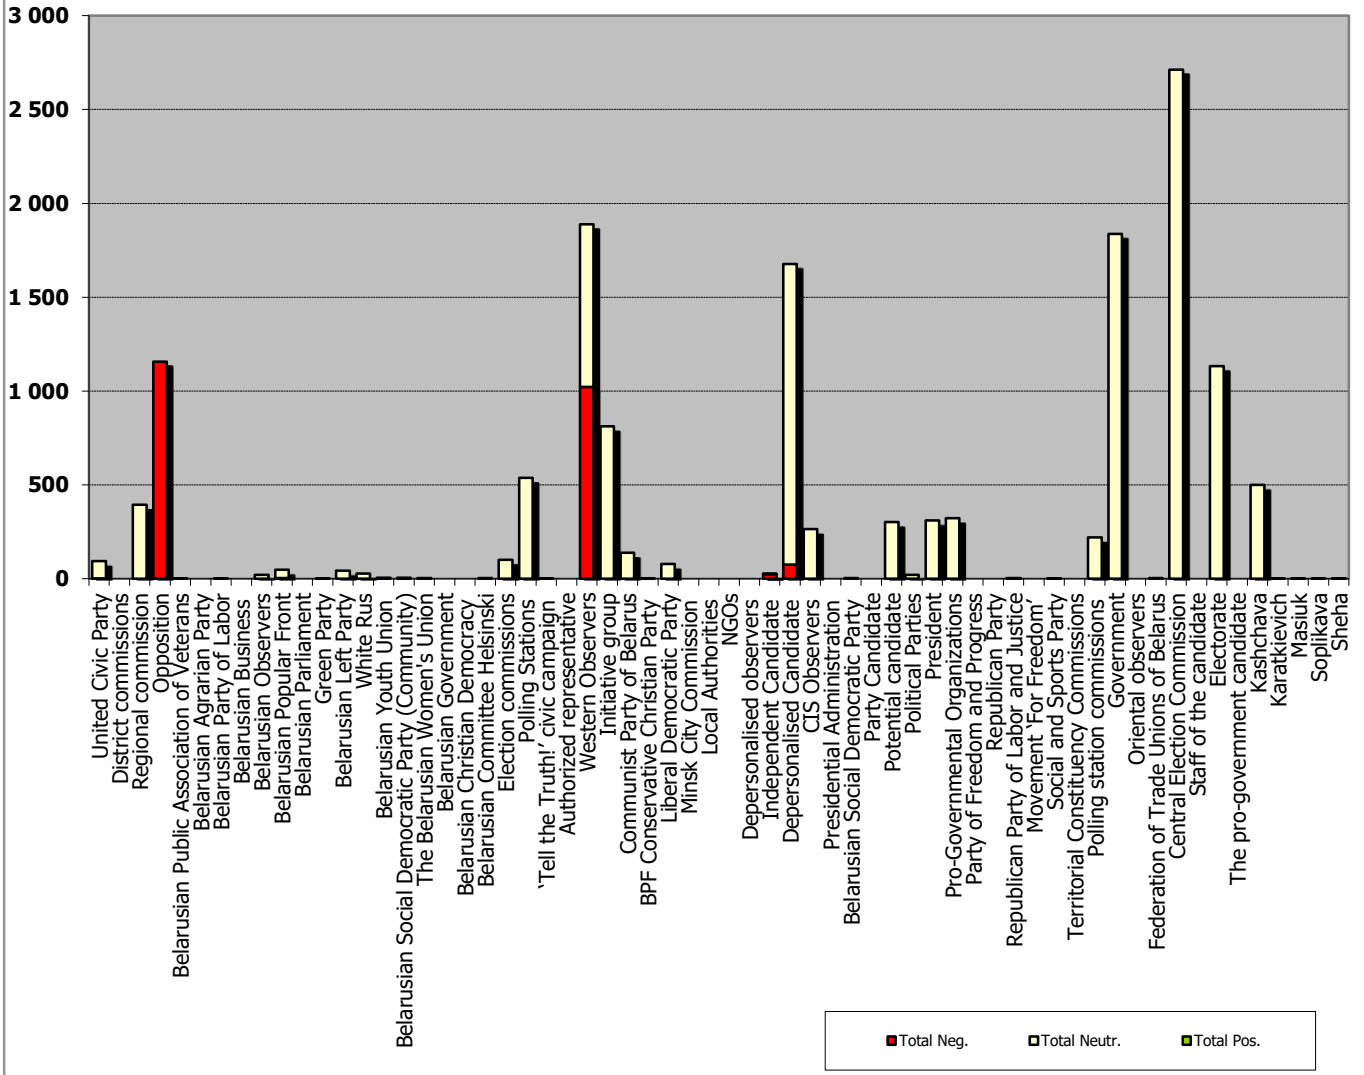

Measured in hours, minutes, seconds (0:02:45)

Narodnaja Vola (People's Will)

Measured in cm2

Belarus Segodnya (Belarus Today)

Measured in cm2

BELTA.BY

Measured in cm2

TUT.BY

Measured in cm2

Naviny-rehijon (Regional News) of the Mahiloŭ Regional TV

Measured in hours, minutes, seconds (0:02:45)

Naviny. Homiel of the Homiel Regional TV

Measured in hours, minutes, seconds (0:02:45)

0:07:12
 0:06:29
 0:05:46
 0:05:02
 0:04:19
 0:03:36
 0:02:53
 0:02:10
 0:01:26
 0:00:43
 0:00:00

■ Total Pos. ■ Total Neutr. ■ Total Neg.

Mogilevskaya Pravda (Mahiloŭ Truth)

Measured in hours, minutes, seconds (0:02:45)