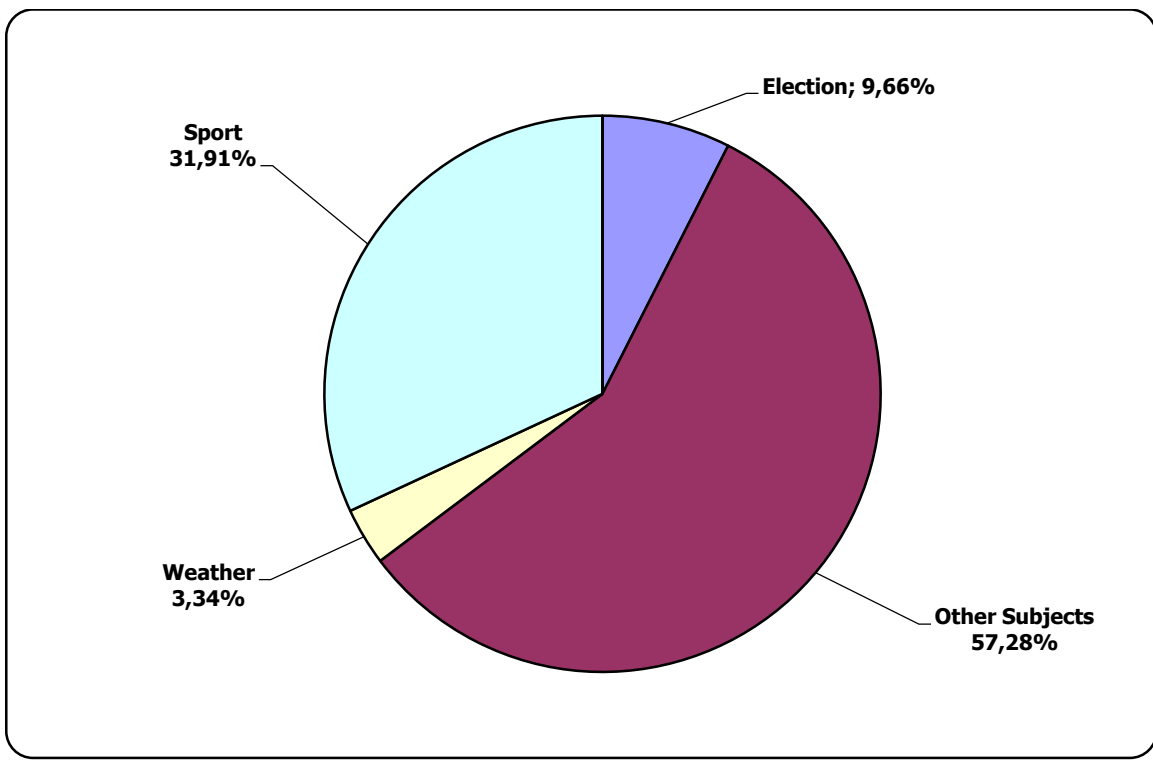

BELARUSIAN PARLAMENT ELECTIONS 2016

11.07 - 11.09.2016

Glavny Efir (Most Important Air) weekly programme on Belarus 1 TV station

Measured in hours, minutes, seconds (0:02:45)

Panorama (Panorama) news programme on Belarus 1 TV station

Measured in hours, minutes, seconds (0:02:45)

Nashi Novosti (Our News) news programme on ONT TV station

Measured in hours, minutes, seconds (0:02:45)

Radyjofakt (Radiofact) on the 1st Channel of the National Radio

Measured in hours, minutes, seconds (0:02:45)

Narodnaja Vola (People's Will)

Measured in cm2

Belarus Segodnya (Belarus Today)

Measured in cm2

BELTA.BY

Measured in cm2

TUT.BY

0:07:12
 0:06:29
 0:05:46
 0:05:02
 0:04:19
 0:03:36
 0:02:53
 0:02:10
 0:01:26
 0:00:43
 0:00:00

■ Total Pos. ■ Total Neutr. ■ Total Neg.

Mogilevskaya Pravda (Mahiloŭ Truth)

Measured in hours, minutes, seconds (0:02:45)