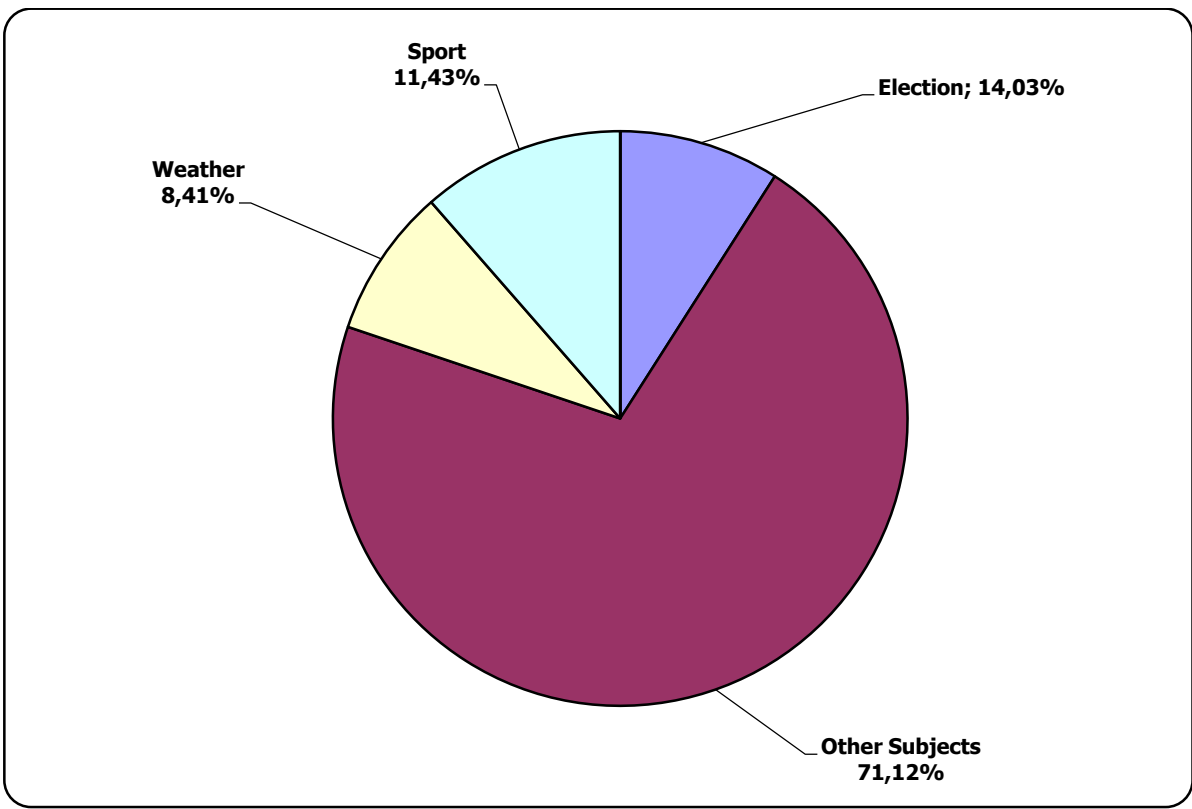

Measured in hours, minutes, seconds (0:02:45)

Narodnaja Vola (People's Will)

Measured in cm2

Belarus Segodnya (Belarus Today)

Measured in cm2

BELTA.BY

Measured in cm2

TUT.BY

0:07:12
 0:06:29
 0:05:46
 0:05:02
 0:04:19
 0:03:36
 0:02:53
 0:02:10
 0:01:26
 0:00:43
 0:00:00

■ Total Pos. ■ Total Neutr. ■ Total Neg.

Mogilevskaya Pravda (Mahiloŭ Truth)

Measured in hours, minutes, seconds (0:02:45)