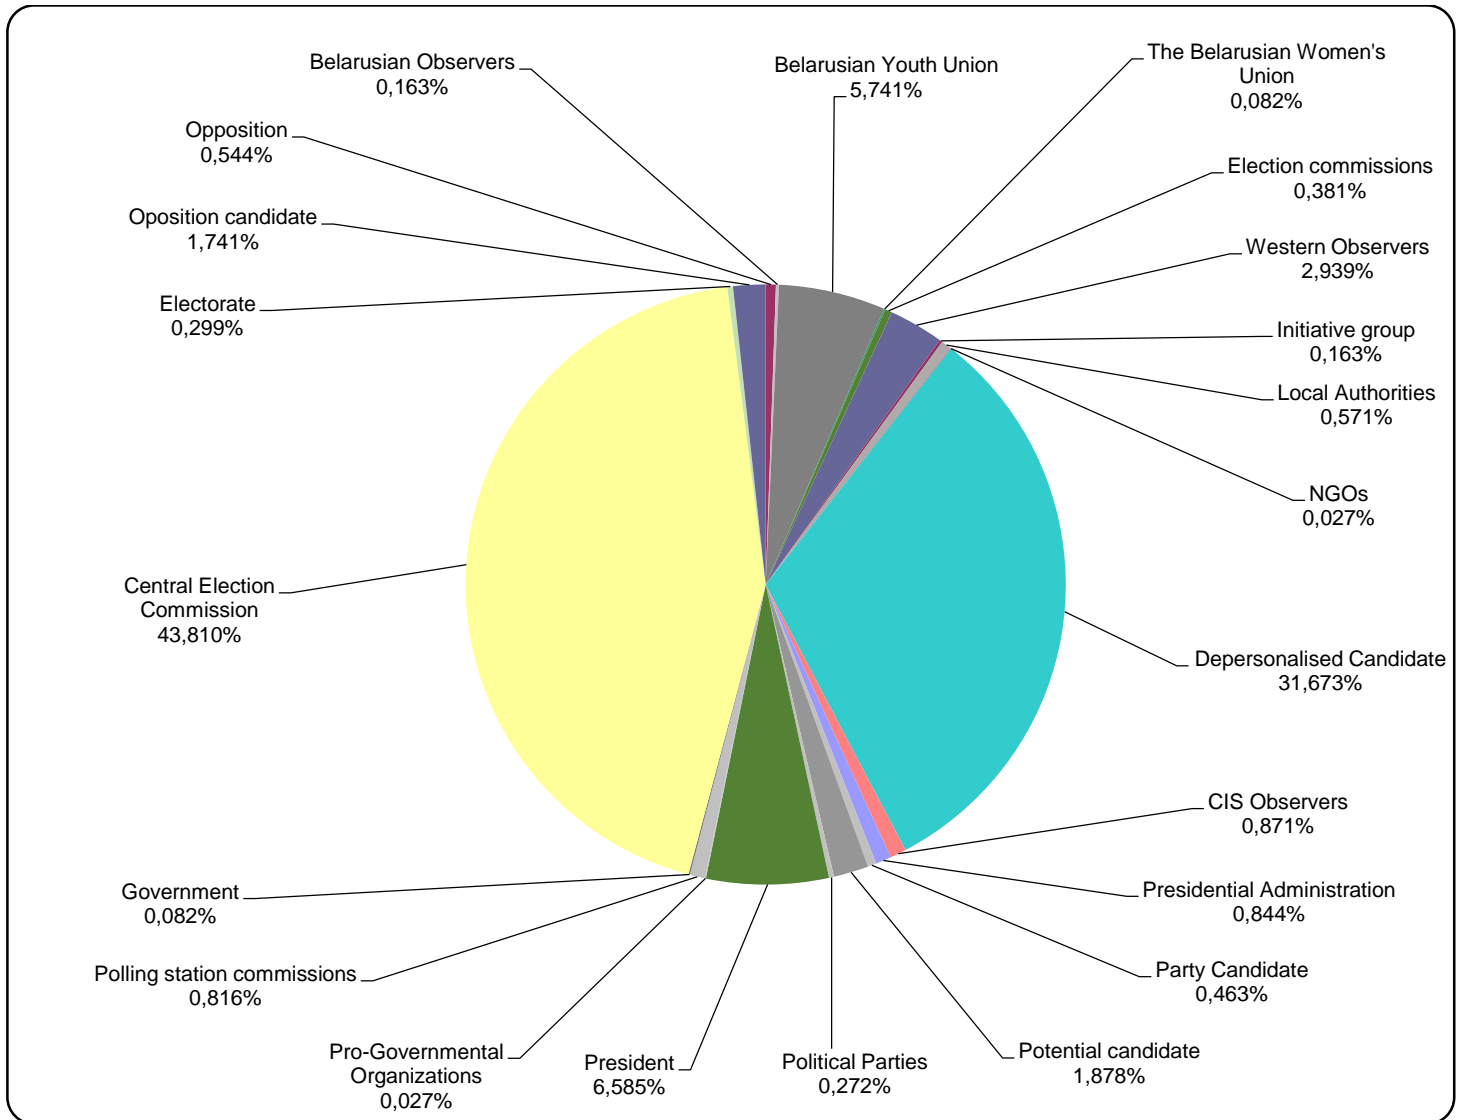

BELARUSIAN PARLAMENT ELECTIONS 2016

11.07 - 11.09.2016

Glavny Efir (Most Important Air) weekly programme on Belarus 1 TV station

Measured in hours, minutes, seconds (0:02:45)

Panorama (Panorama) news programme on Belarus 1 TV station

Measured in hours, minutes, seconds (0:02:45)

Nashi Novosti (Our News) news programme on ONT TV station

Measured in hours, minutes, seconds (0:02:45)

Radyjofakt (Radiofact) on the 1st Channel of the National Radio

Measured in hours, minutes, seconds (0:02:45)

Narodnaja Vola (People's Will)

Measured in cm2

Belarus Segodnya (Belarus Today)

Measured in cm2

BELTA.BY

Measured in cm2

TUT.BY

0:07:12
 0:06:29
 0:05:46
 0:05:02
 0:04:19
 0:03:36
 0:02:53
 0:02:10
 0:01:26
 0:00:43
 0:00:00

■ Total Pos. ■ Total Neutr. ■ Total Neg.

Mogilevskaya Pravda (Mahiloŭ Truth)

Measured in hours, minutes, seconds (0:02:45)