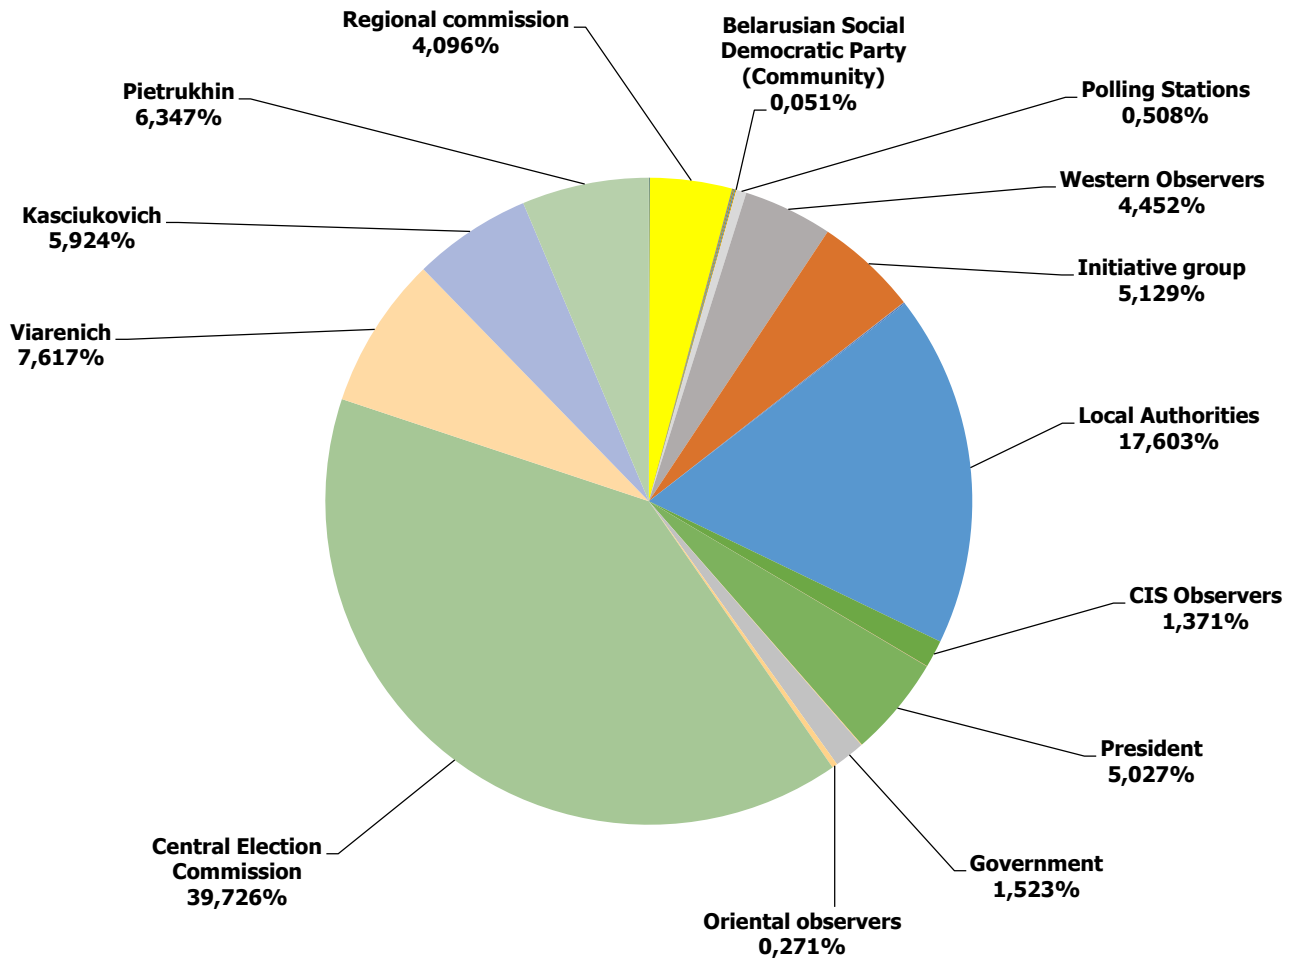

The Zarya (Dawn) (Brest)

Measured in cm²