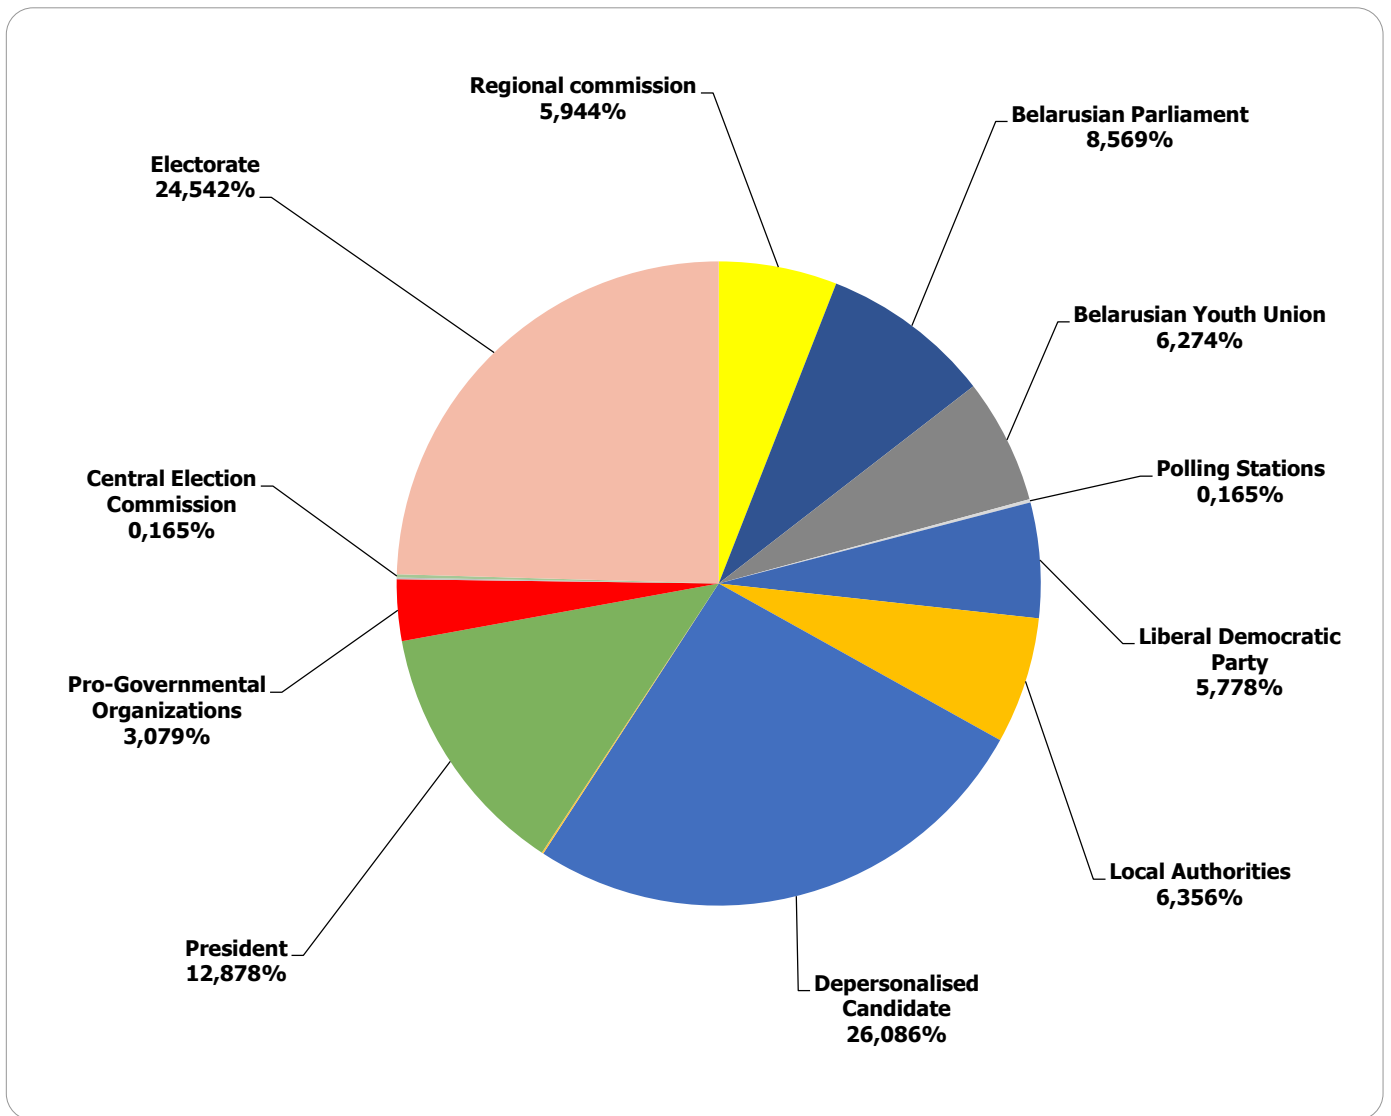

Measured in cm2

Naviny-rehijon (Regional News) of the Mahiloŭ Regional TV

Measured in hours, minutes, seconds (0:02:45)

Naviny. Homiel of the Homiel Regional TV

Measured in hours, minutes, seconds (0:02:45)

0:07:12
 0:06:29
 0:05:46
 0:05:02
 0:04:19
 0:03:36
 0:02:53
 0:02:10
 0:01:26
 0:00:43
 0:00:00

■ Total Pos. ■ Total Neutr. ■ Total Neg.

Mogilevskaya Pravda (Mahiloŭ Truth)

Measured in hours, minutes, seconds (0:02:45)