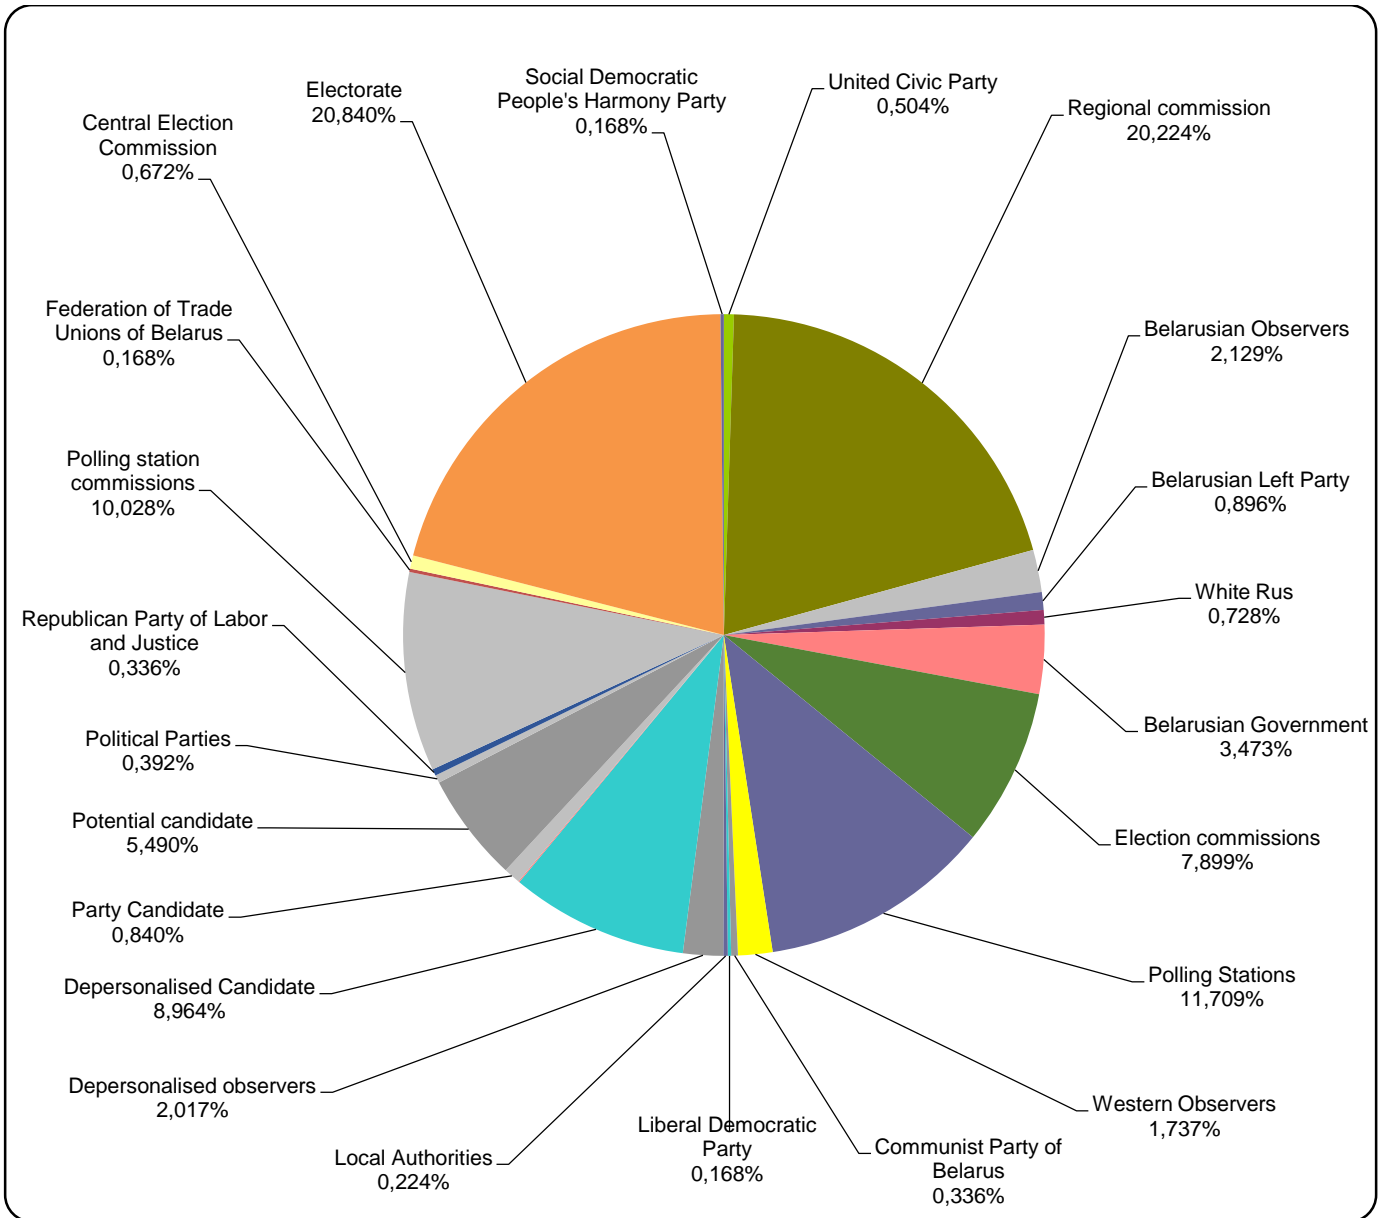

Measured in cm2

Naviny-rehijon (Regional News) of the Mahiloŭ Regional TV

Measured in hours, minutes, seconds (0:02:45)

Naviny. Homiel of the Homiel Regional TV

Measured in hours, minutes, seconds (0:02:45)

0:07:12
 0:06:29
 0:05:46
 0:05:02
 0:04:19
 0:03:36
 0:02:53
 0:02:10
 0:01:26
 0:00:43
 0:00:00

■ Total Pos. ■ Total Neutr. ■ Total Neg.

Mogilevskaya Pravda (Mahiloŭ Truth)

Measured in hours, minutes, seconds (0:02:45)