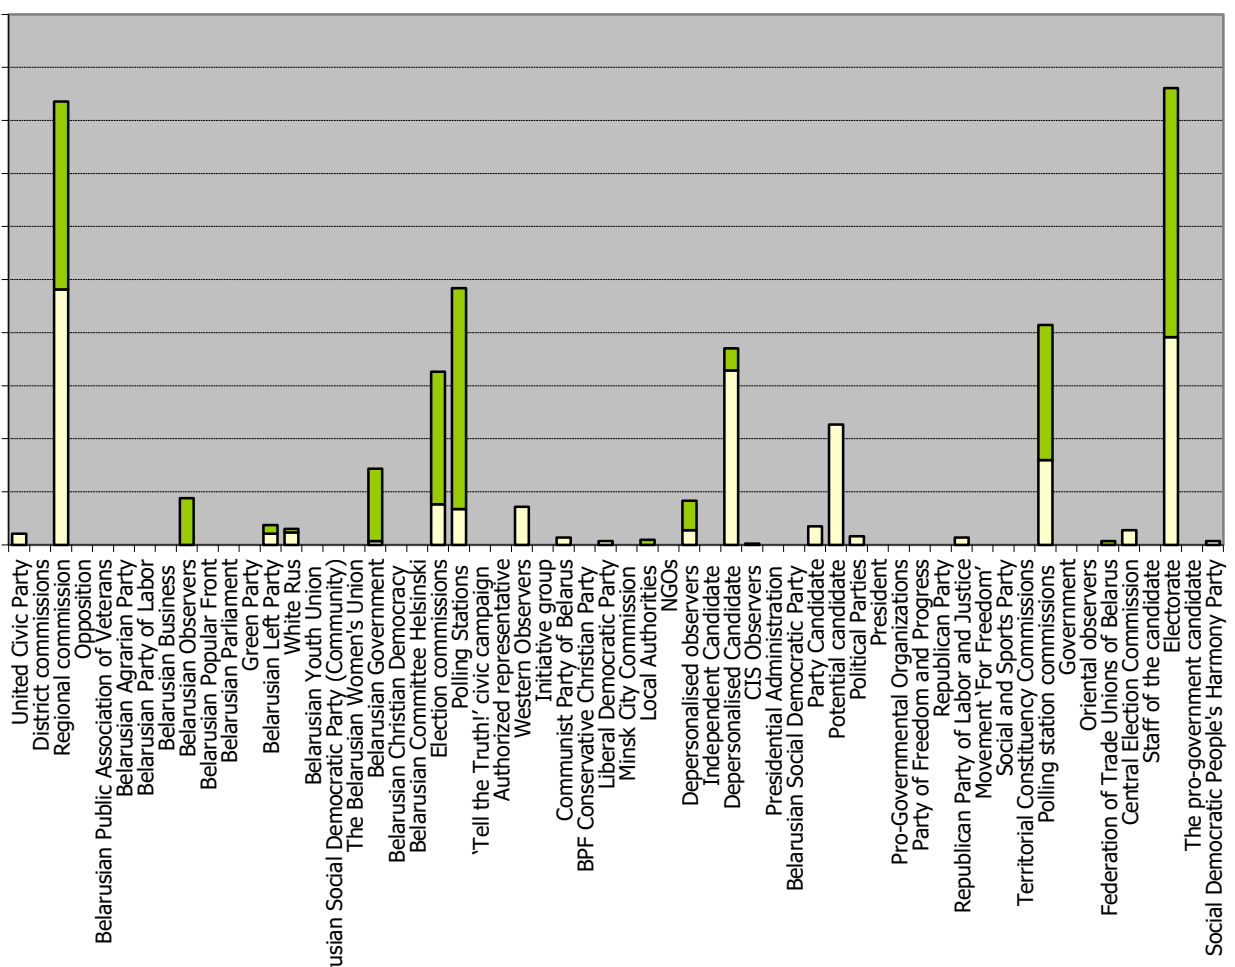

Measured in cm2

Naviny-rehijon (Regional News) of the Mahiloŭ Regional TV

Measured in hours, minutes, seconds (0:02:45)

Naviny. Homiel of the Homiel Regional TV

Measured in hours, minutes, seconds (0:02:45)

0:07:12
 0:06:29
 0:05:46
 0:05:02
 0:04:19
 0:03:36
 0:02:53
 0:02:10
 0:01:26
 0:00:43
 0:00:00

■ Total Pos. ■ Total Neutr. ■ Total Neg.

Mogilevskaya Pravda (Mahiloŭ Truth)

Measured in hours, minutes, seconds (0:02:45)