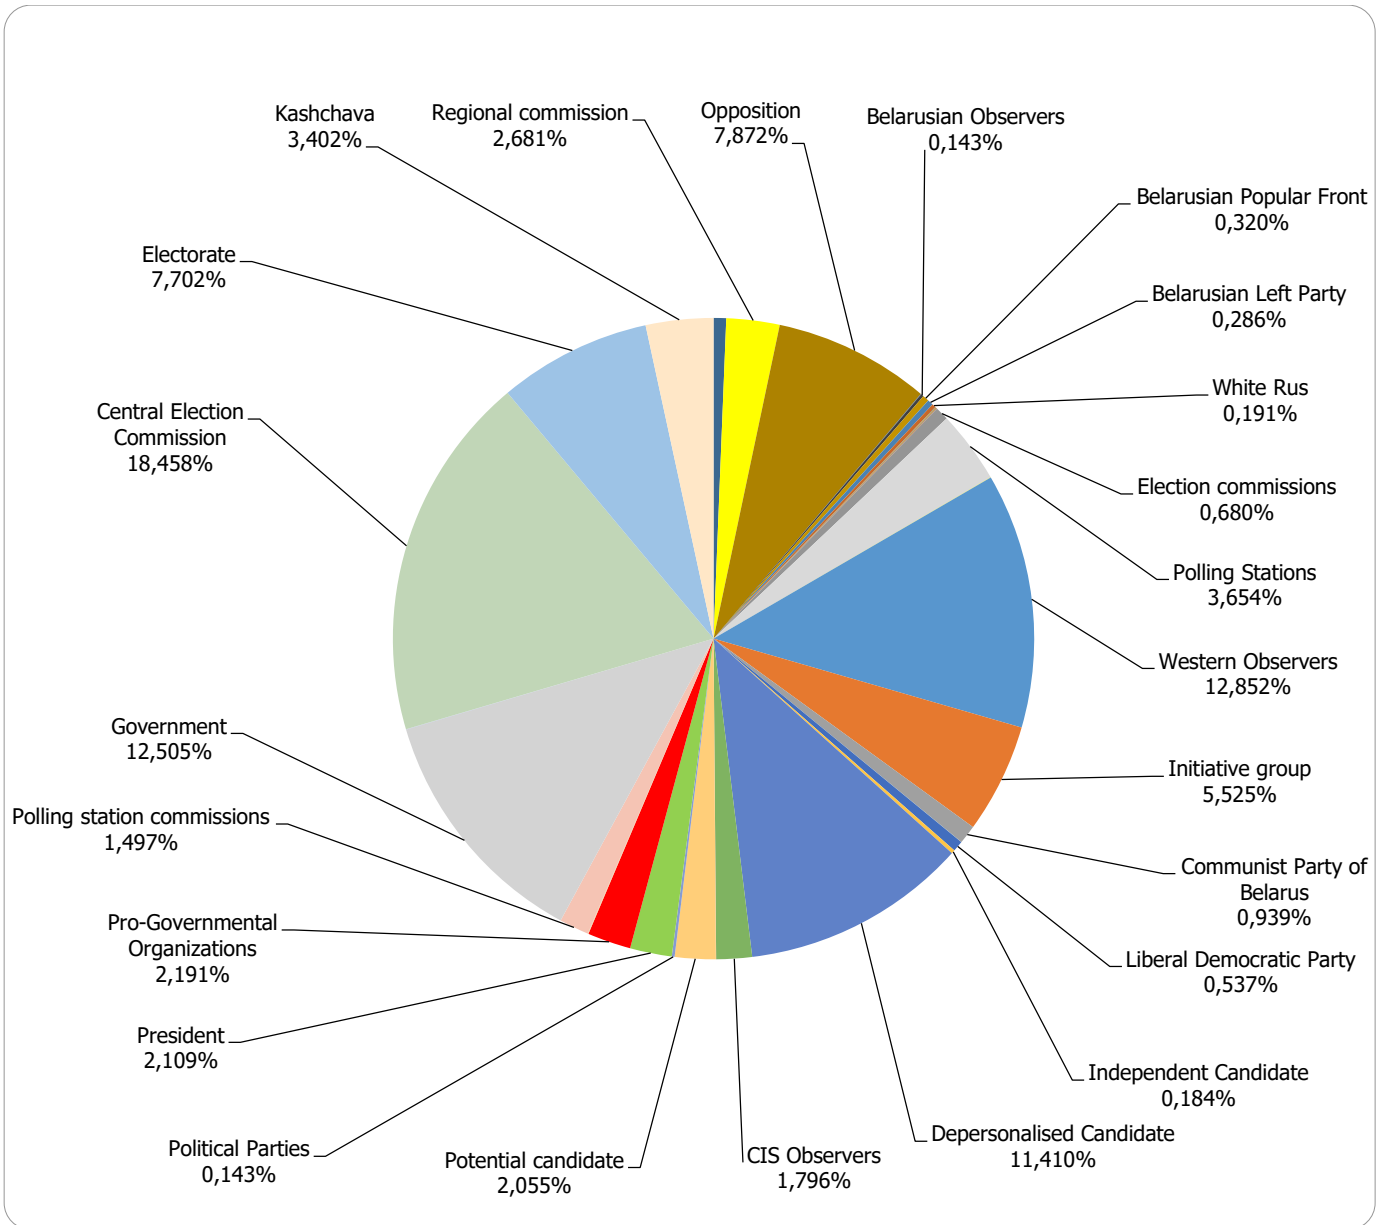

Measured in hours, minutes, seconds (0:02:45)

Narodnaja Vola (People's Will)

Measured in cm2

Belarus Segodnya (Belarus Today)

Measured in cm2

BELTA.BY

Measured in cm2

TUT.BY

0:07:12
 0:06:29
 0:05:46
 0:05:02
 0:04:19
 0:03:36
 0:02:53
 0:02:10
 0:01:26
 0:00:43
 0:00:00

■ Total Pos. ■ Total Neutr. ■ Total Neg.

Mogilevskaya Pravda (Mahiloŭ Truth)

Measured in hours, minutes, seconds (0:02:45)