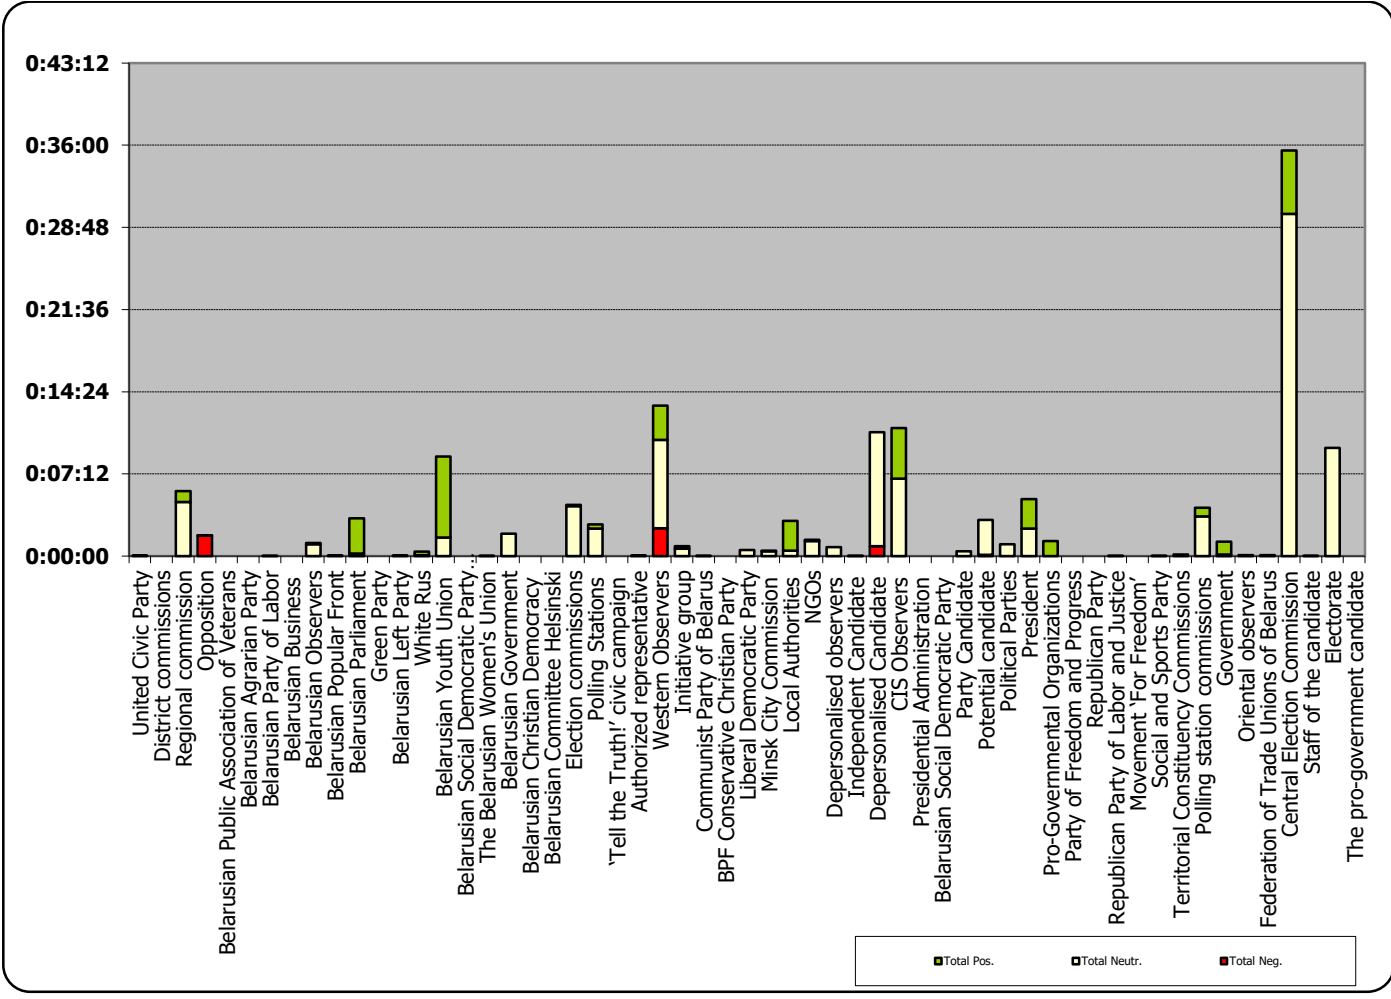

Measured in hours, minutes, seconds (0:02:45)

Nashi Novosti (Our News) news programme on ONT TV station

Measured in hours, minutes, seconds (0:02:45)

Radyjofakt (Radiofact) on the 1st Channel of the National Radio

Measured in hours, minutes, seconds (0:02:45)

Narodnaja Vola (People's Will)

Measured in cm2

Belarus Segodnya (Belarus Today)

Measured in cm2

BELTA.BY

Measured in cm2

TUT.BY

0:07:12
 0:06:29
 0:05:46
 0:05:02
 0:04:19
 0:03:36
 0:02:53
 0:02:10
 0:01:26
 0:00:43
 0:00:00

■ Total Pos. ■ Total Neutr. ■ Total Neg.

Mogilevskaya Pravda (Mahiloŭ Truth)

Measured in hours, minutes, seconds (0:02:45)