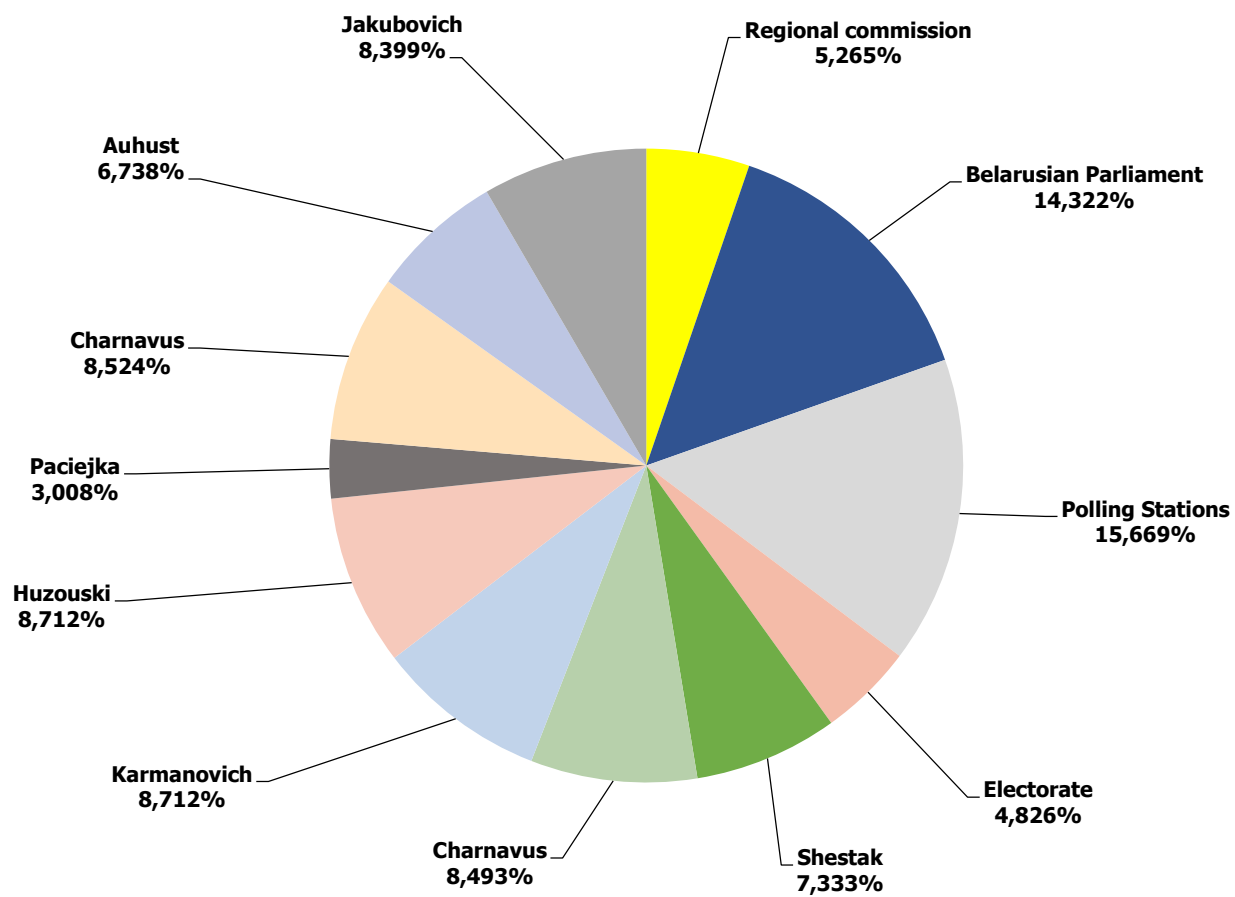

INTEX-PRESS

Measured in cm²